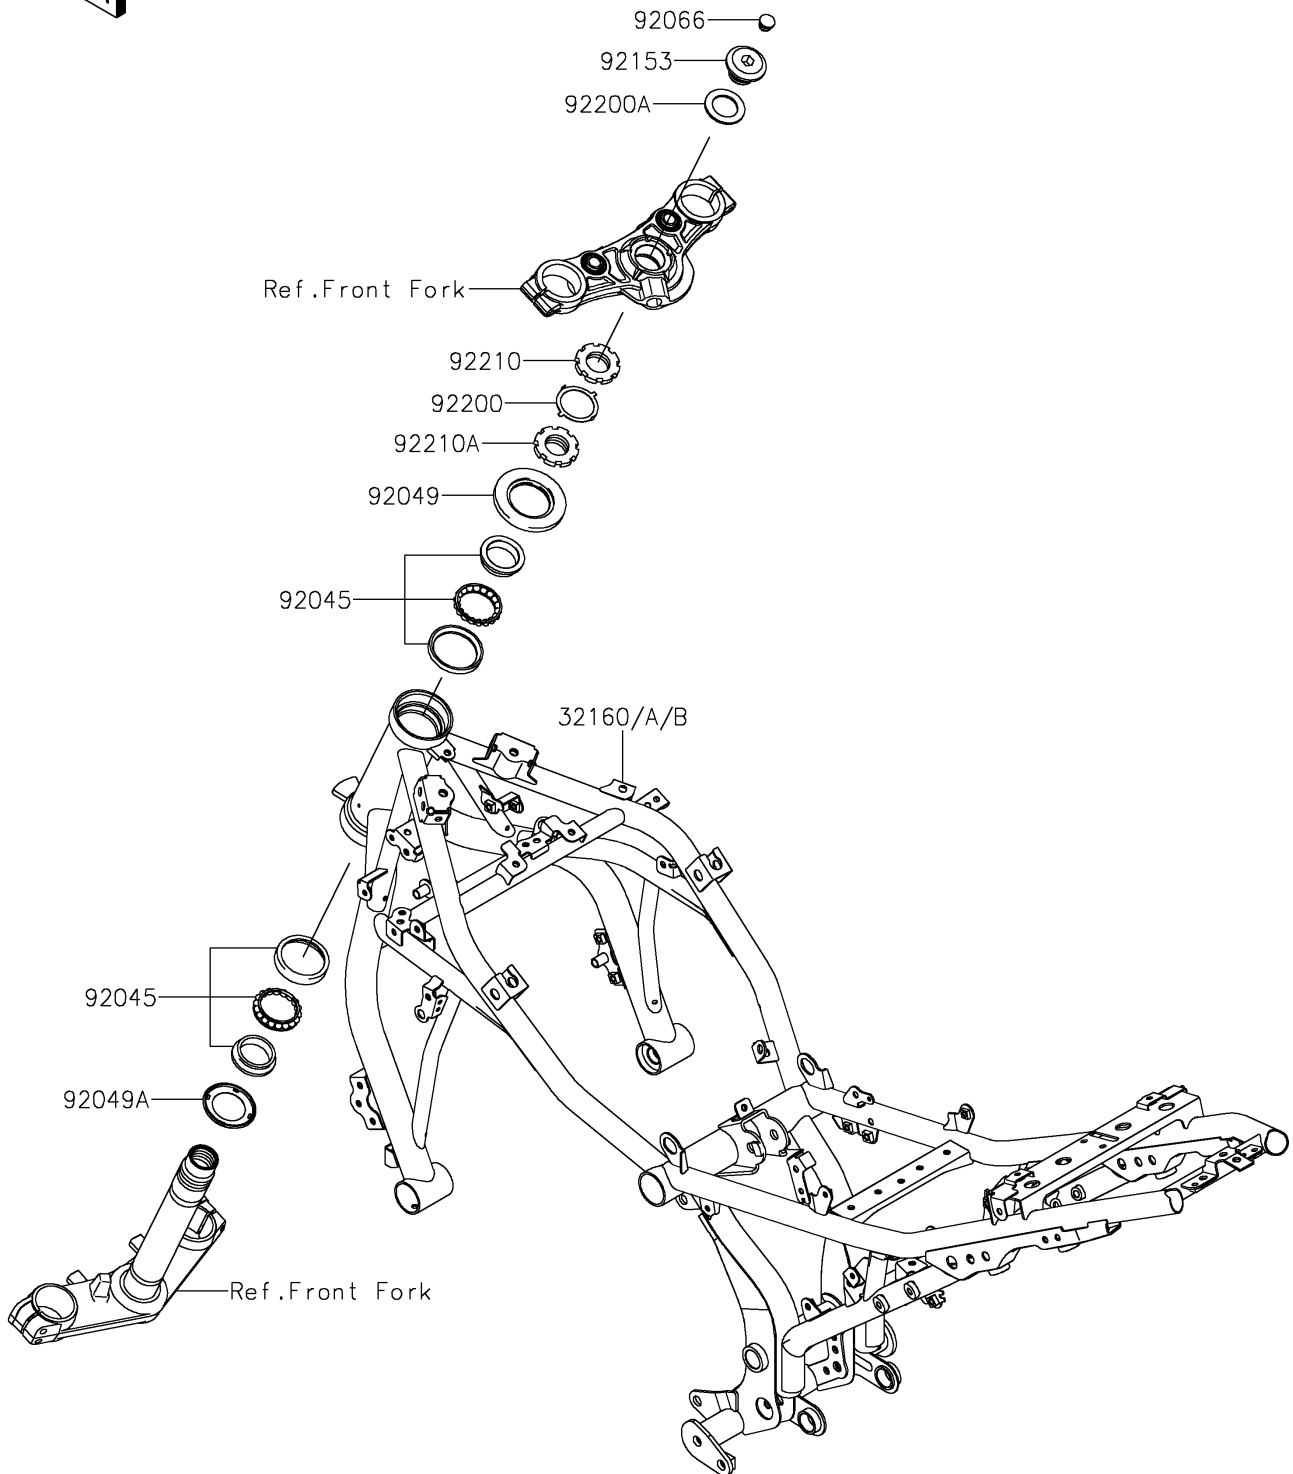

2018 Z650

PARTS DIAGRAM

Frame

F2120

2018 Z650

PARTS LIST

Frame

ITEM NAME

PART NUMBER

QUANTITY
