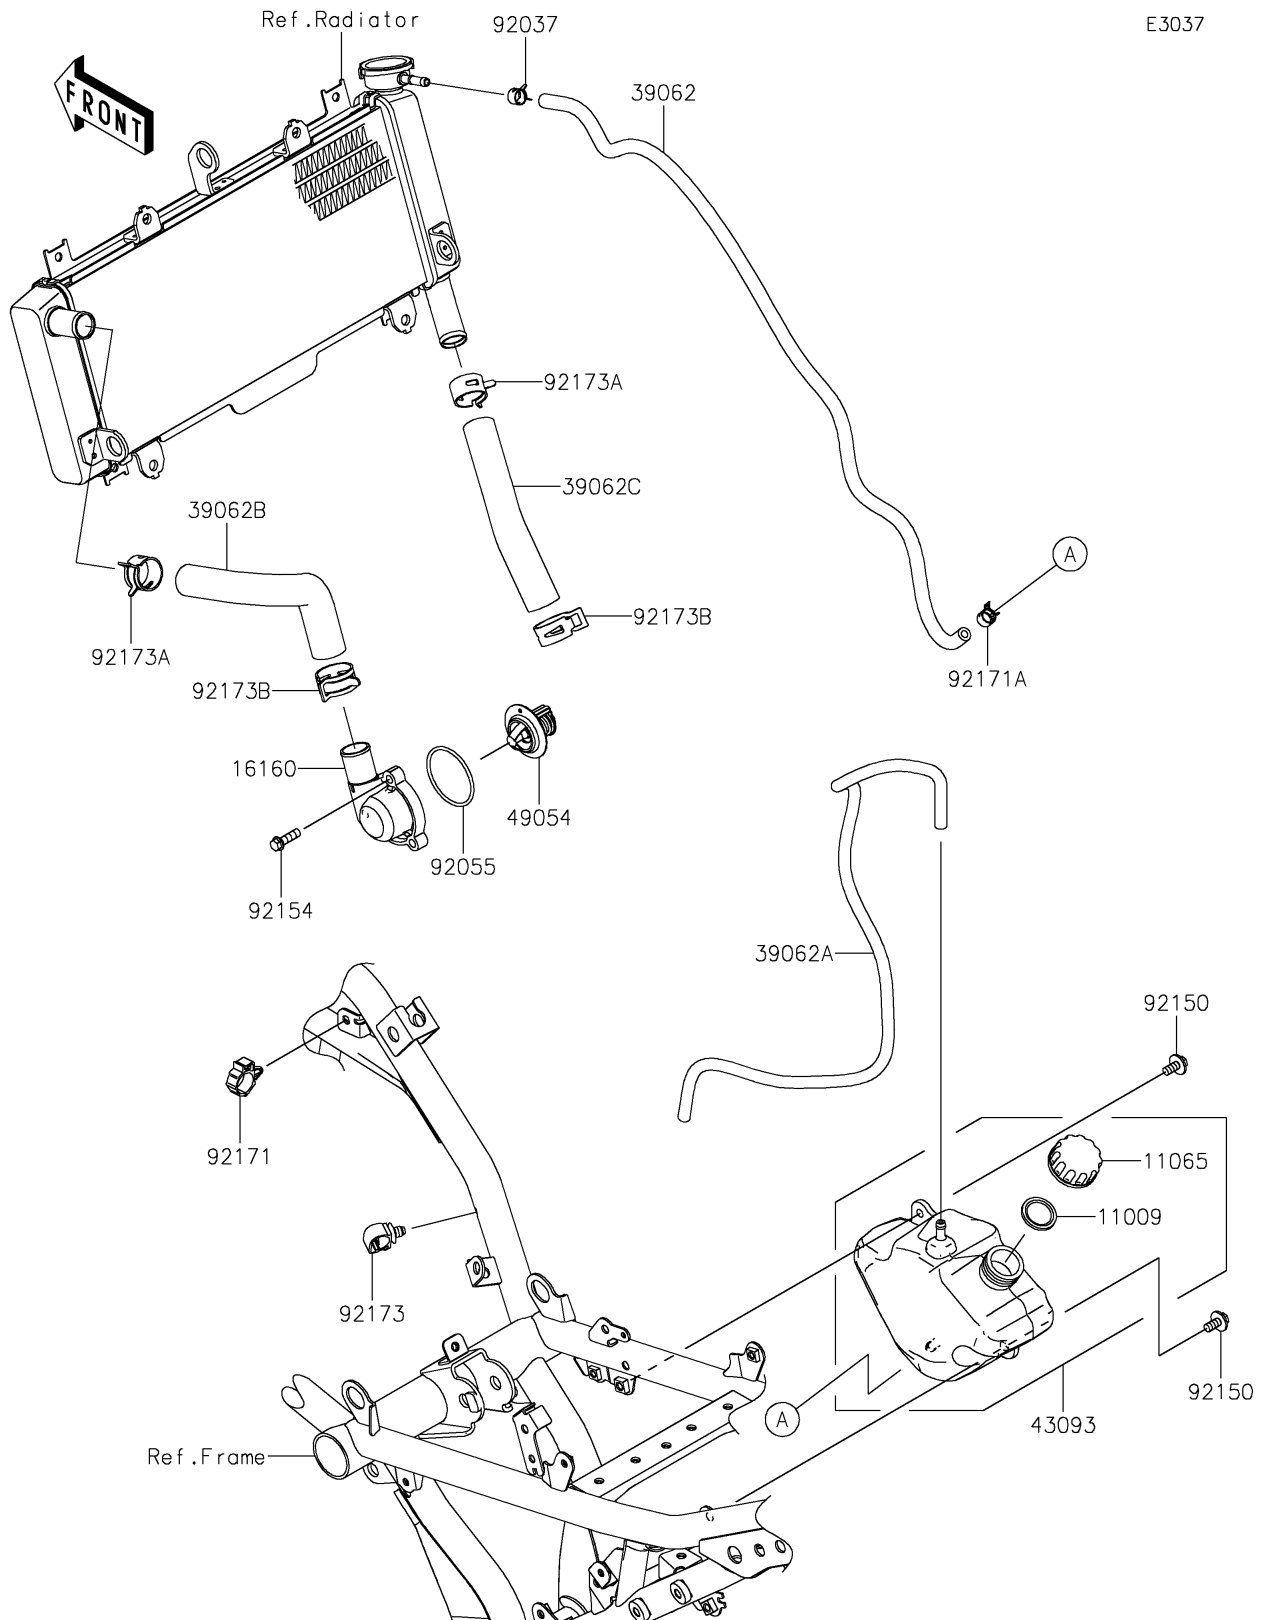

2019 Z650

PARTS DIAGRAM

Water Pipe

E3037

2019 Z650

PARTS LIST

Water Pipe

ITEM NAME

PART NUMBER

QUANTITY
