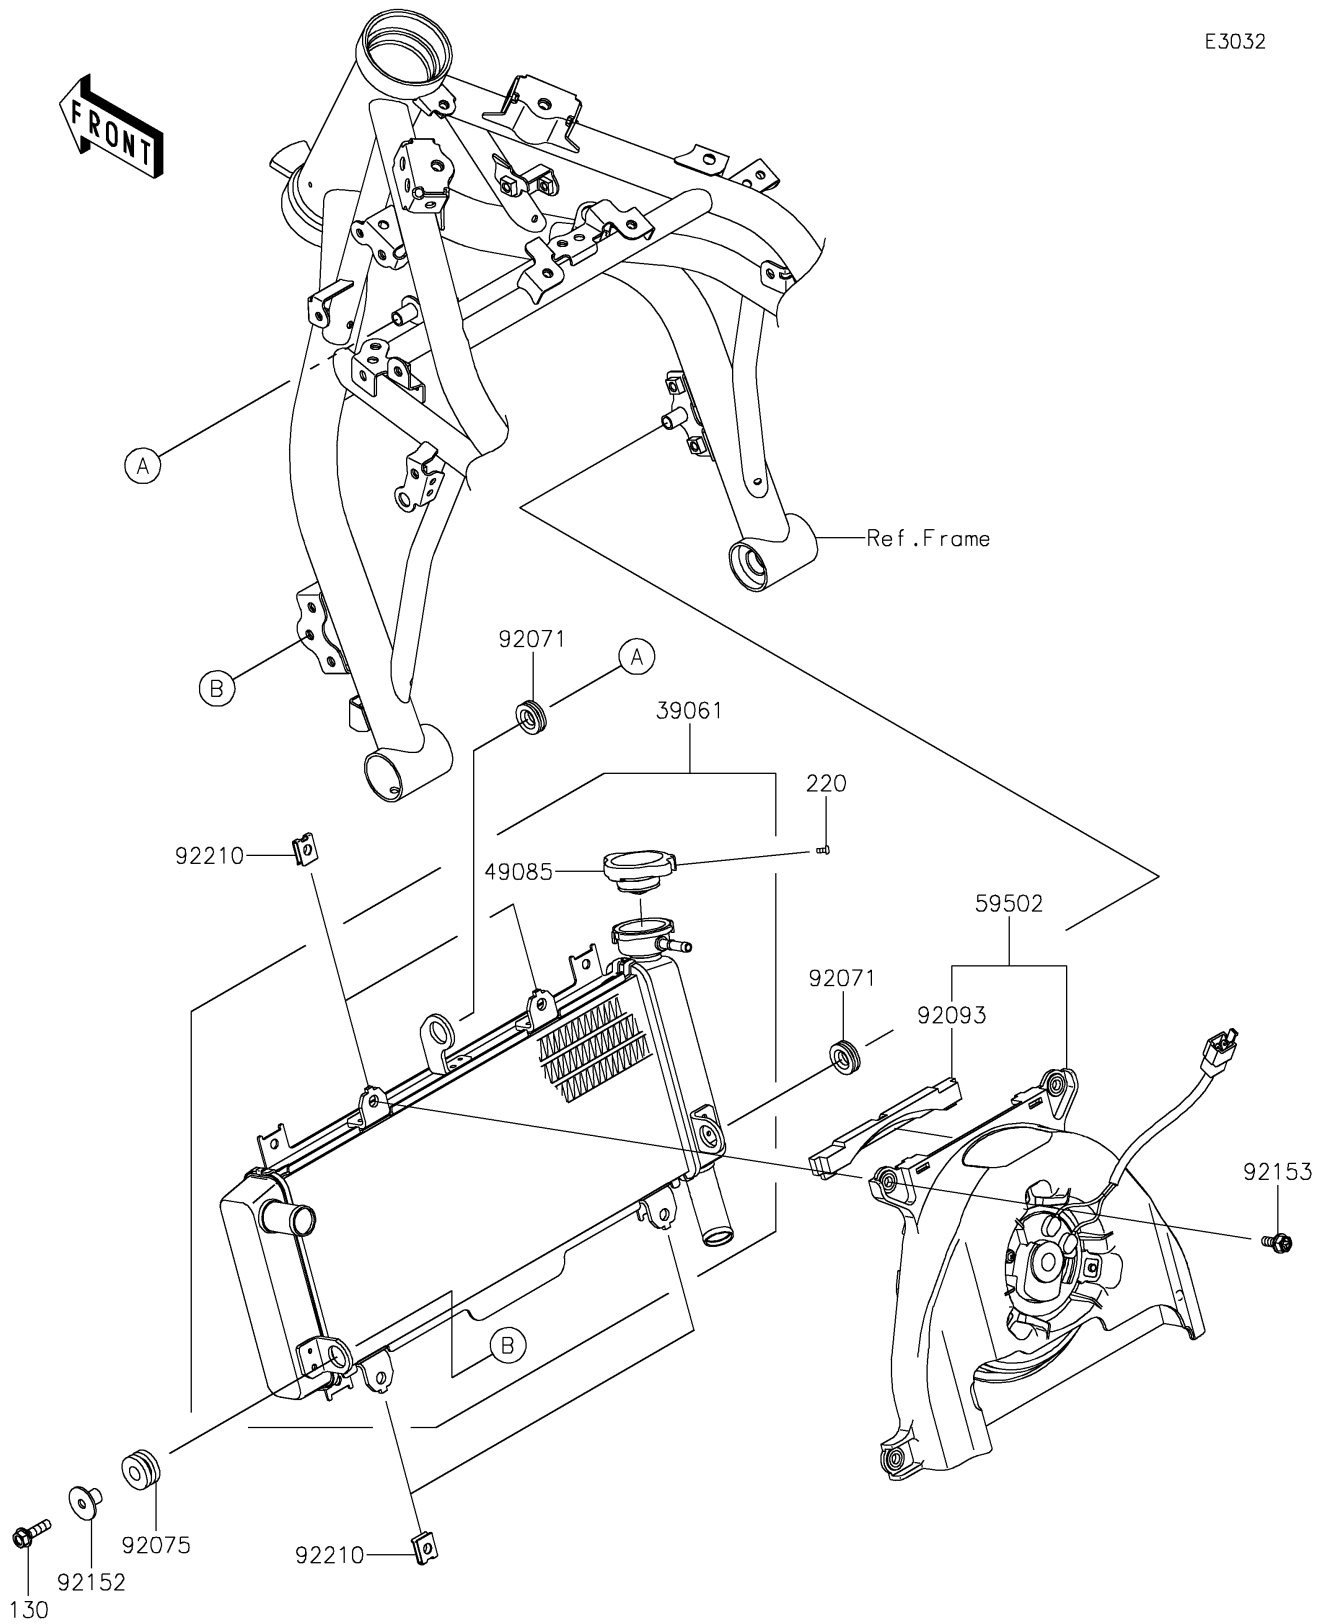

2019 Z650

PARTS DIAGRAM

Radiator

E3032

2019 Z650

PARTS LIST

Radiator

ITEM NAME

PART NUMBER

QUANTITY
