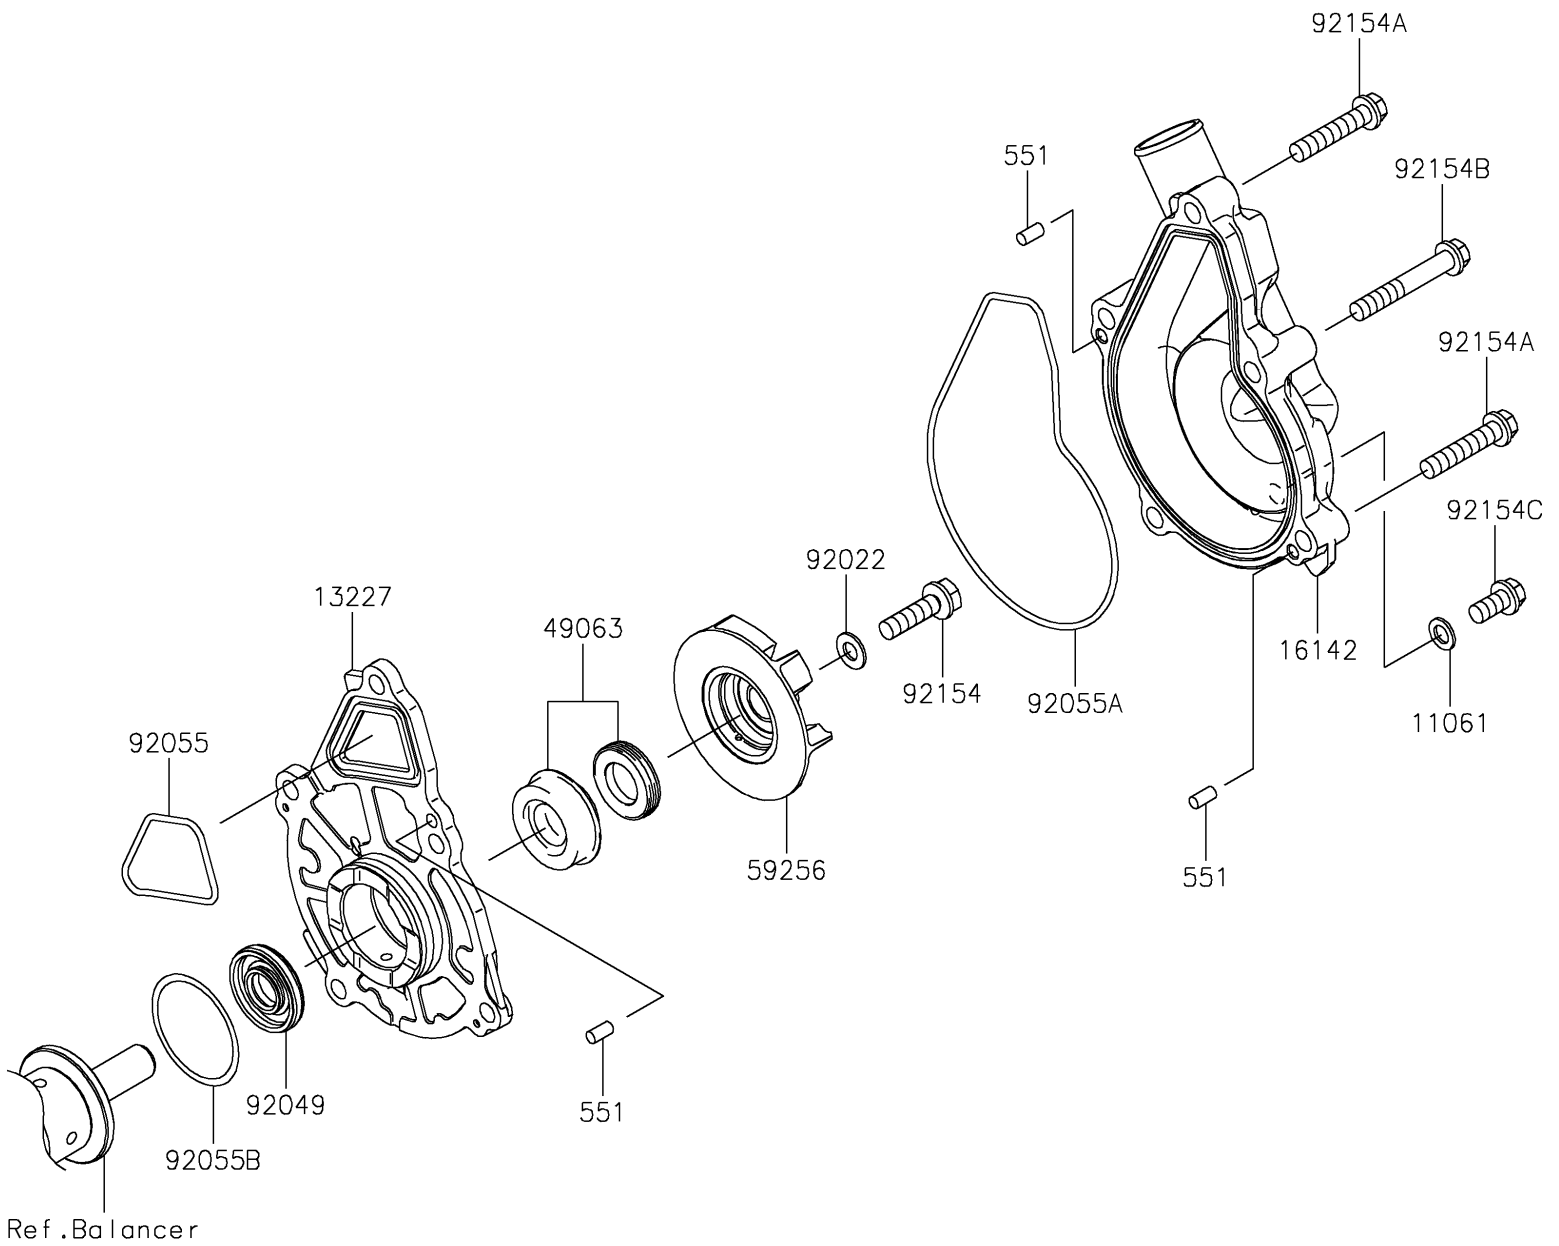

2019 Z650

PARTS DIAGRAM

Water Pump

E3031

2019 Z650

PARTS LIST

Water Pump

ITEM NAME

PART NUMBER

QUANTITY
