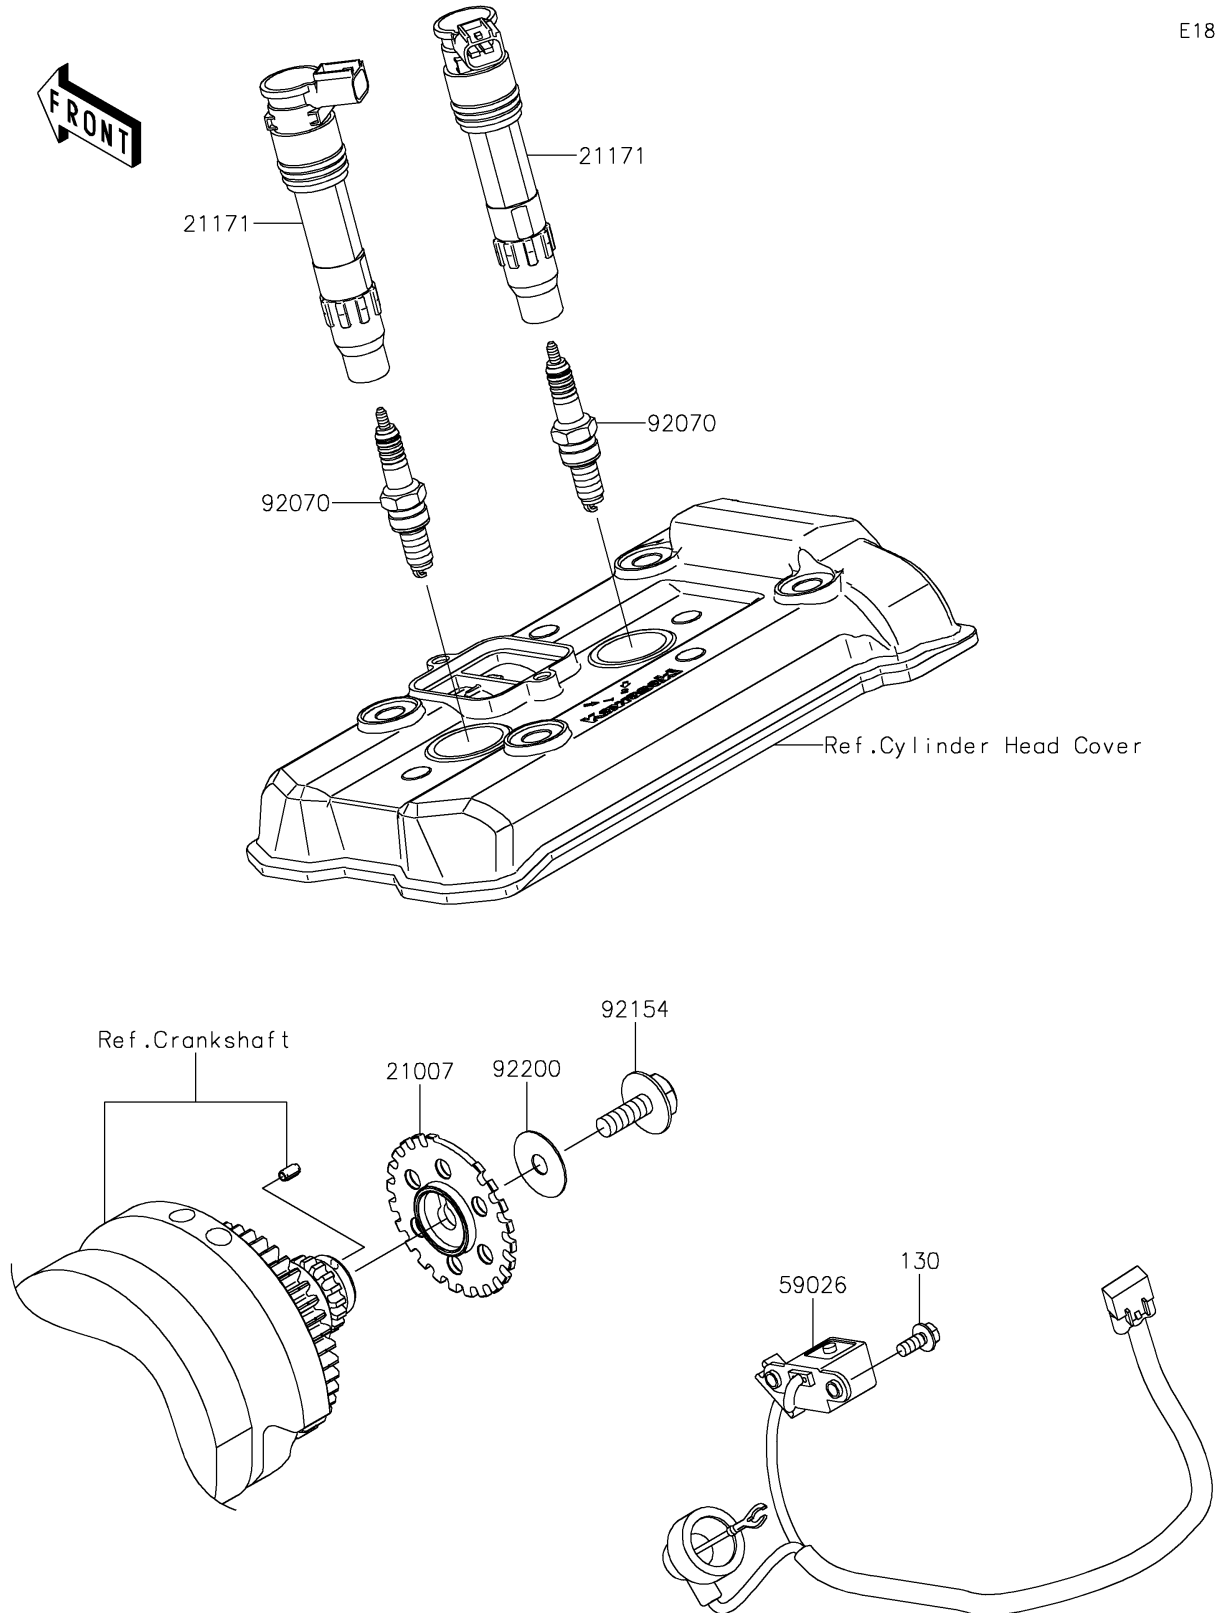

2019 Z650

PARTS DIAGRAM

Ignition System

E1830

2019 Z650

PARTS LIST

Ignition System

Kawasaki

Let the Good Times Roll®

ITEM NAME

PART NUMBER

QUANTITY
