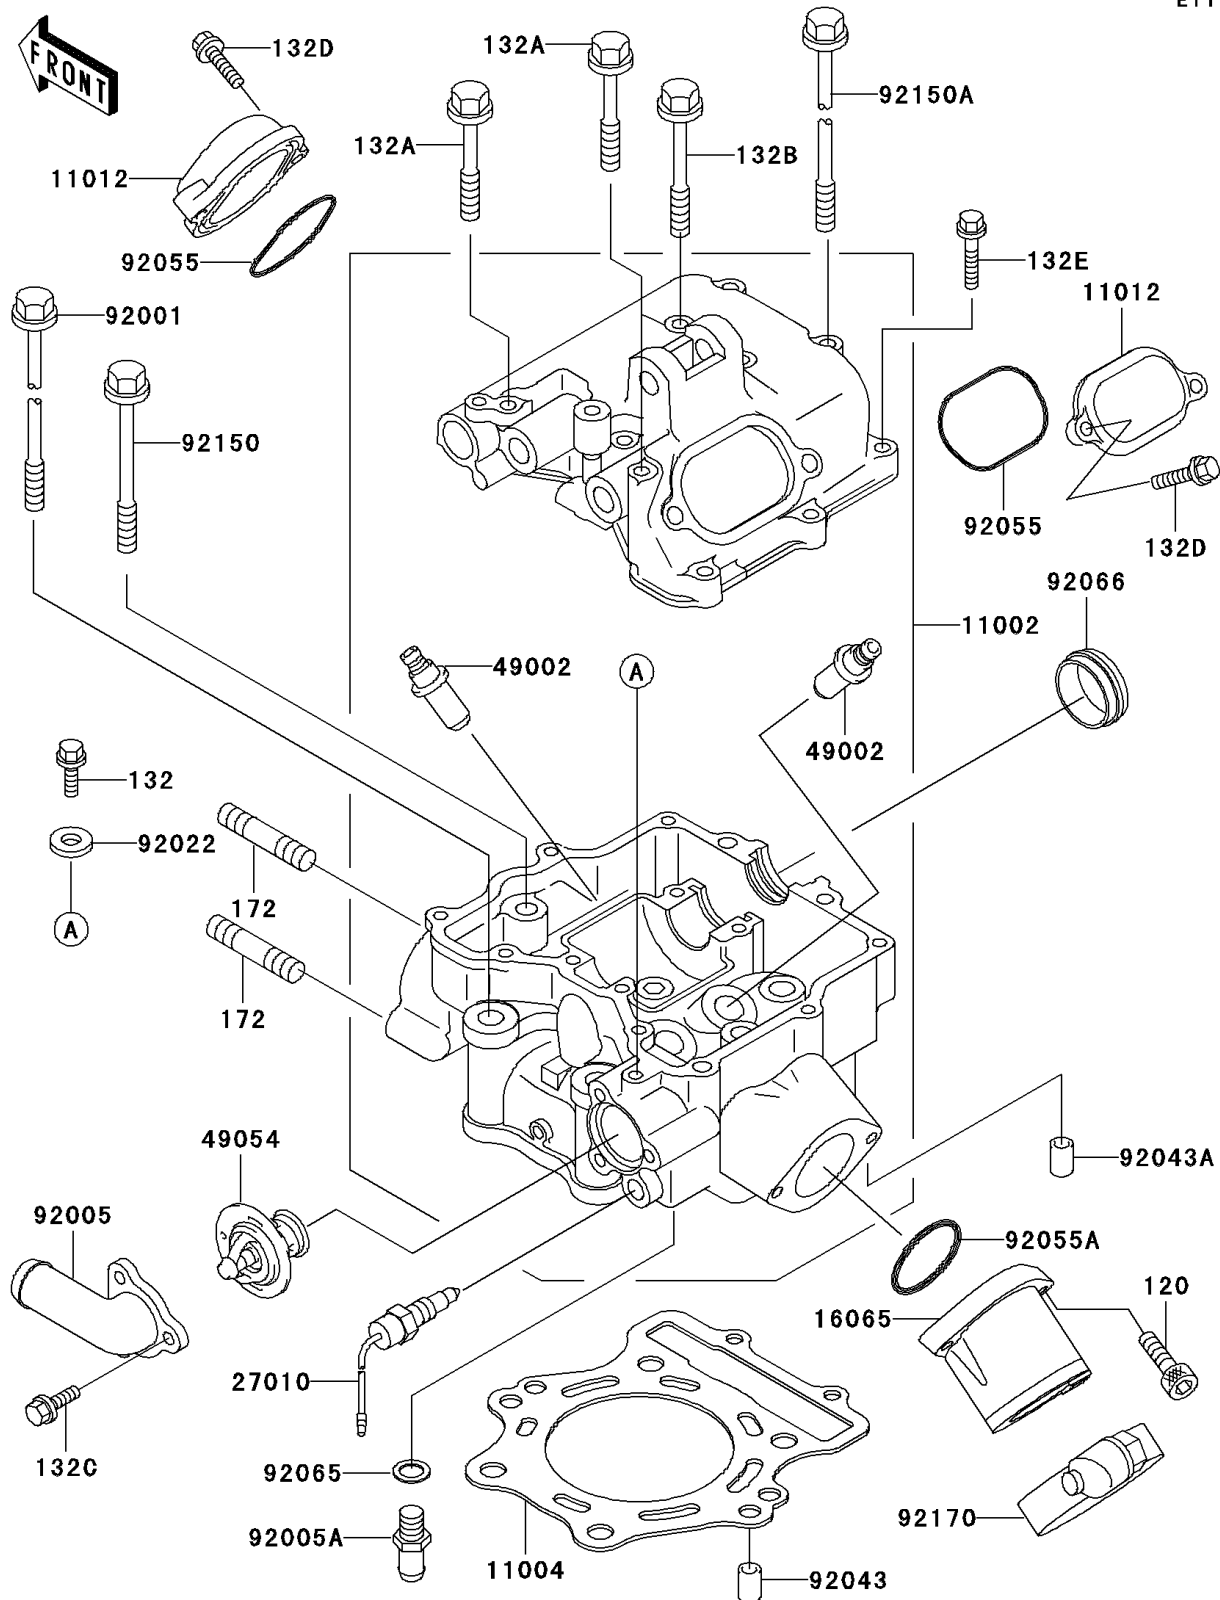

2002 Prairie 400 4X4

PARTS DIAGRAM

Cylinder Head

E1111

2002 Prairie 400 4X4

PARTS LIST

Cylinder Head

ITEM NAME

PART NUMBER

QUANTITY
