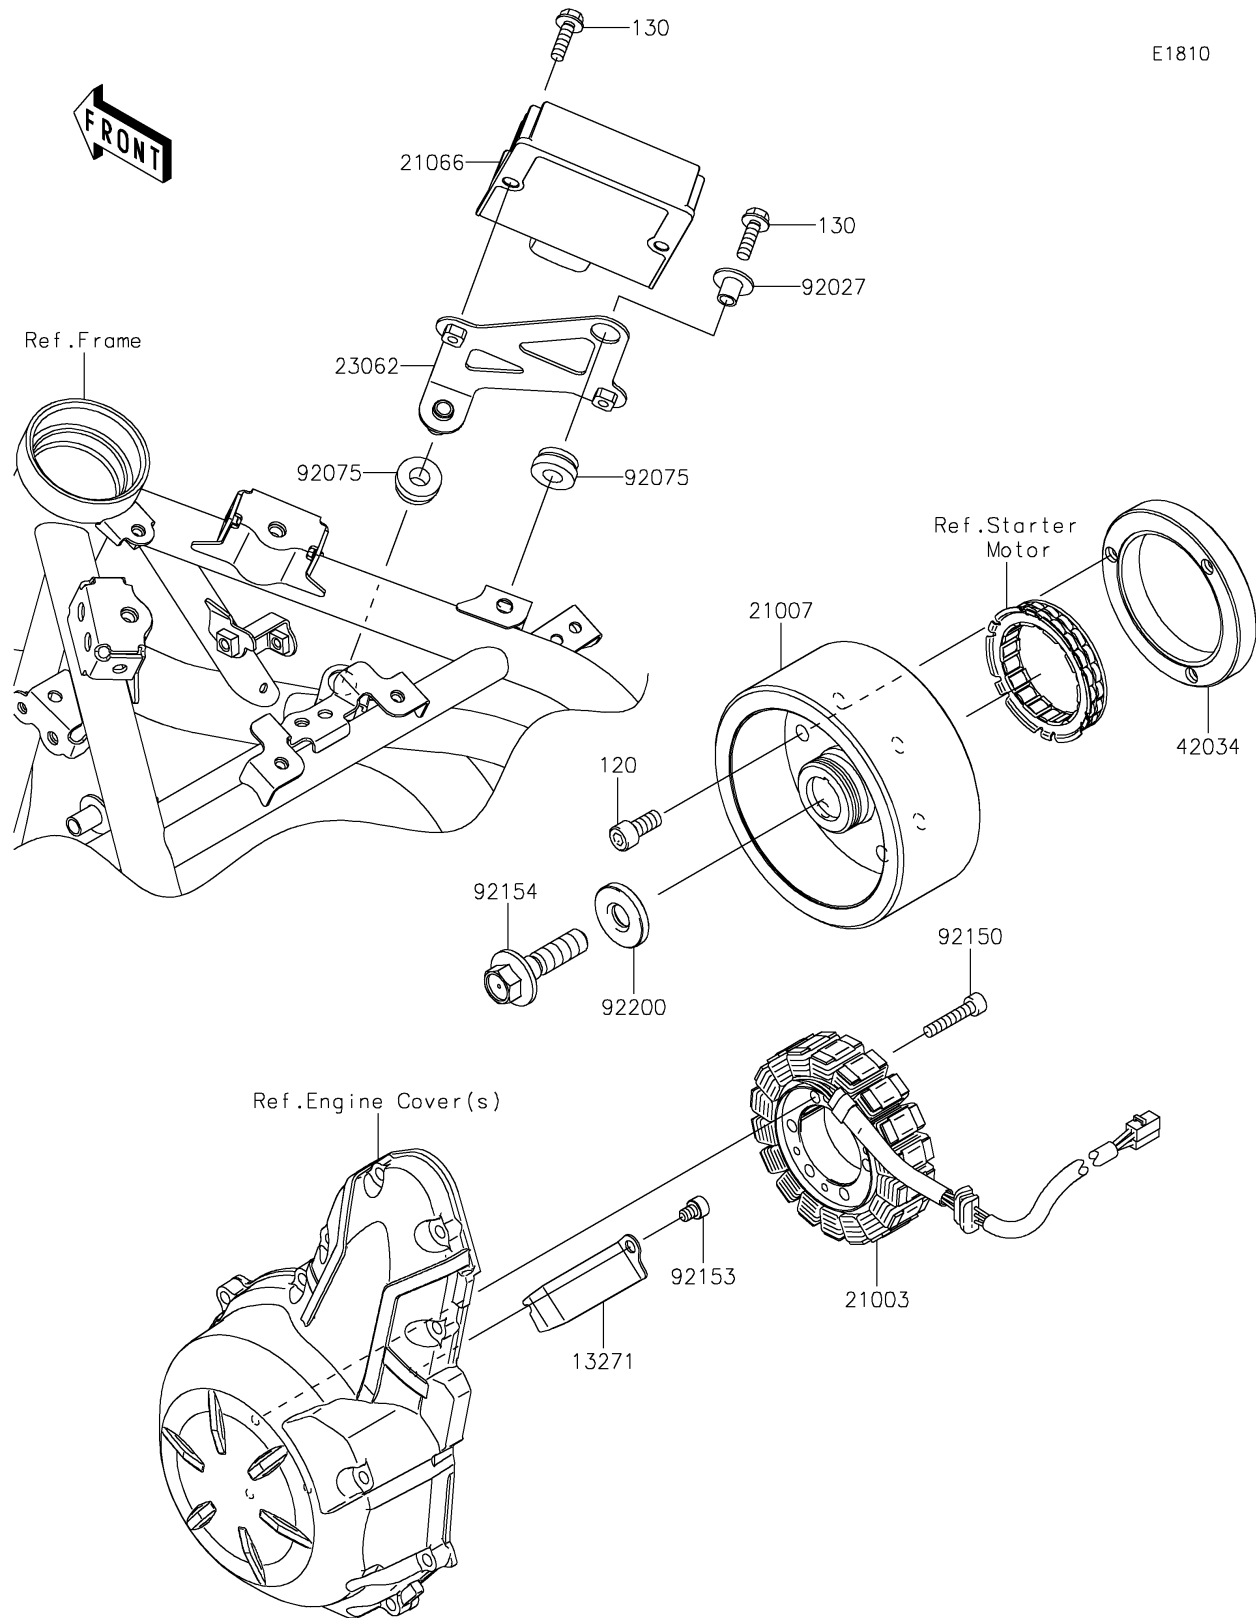

2019 Z650

PARTS DIAGRAM

Generator

E1810

2019 Z650

PARTS LIST

Generator

Kawasaki

Let the Good Times Roll®

ITEM NAME

PART NUMBER

QUANTITY
