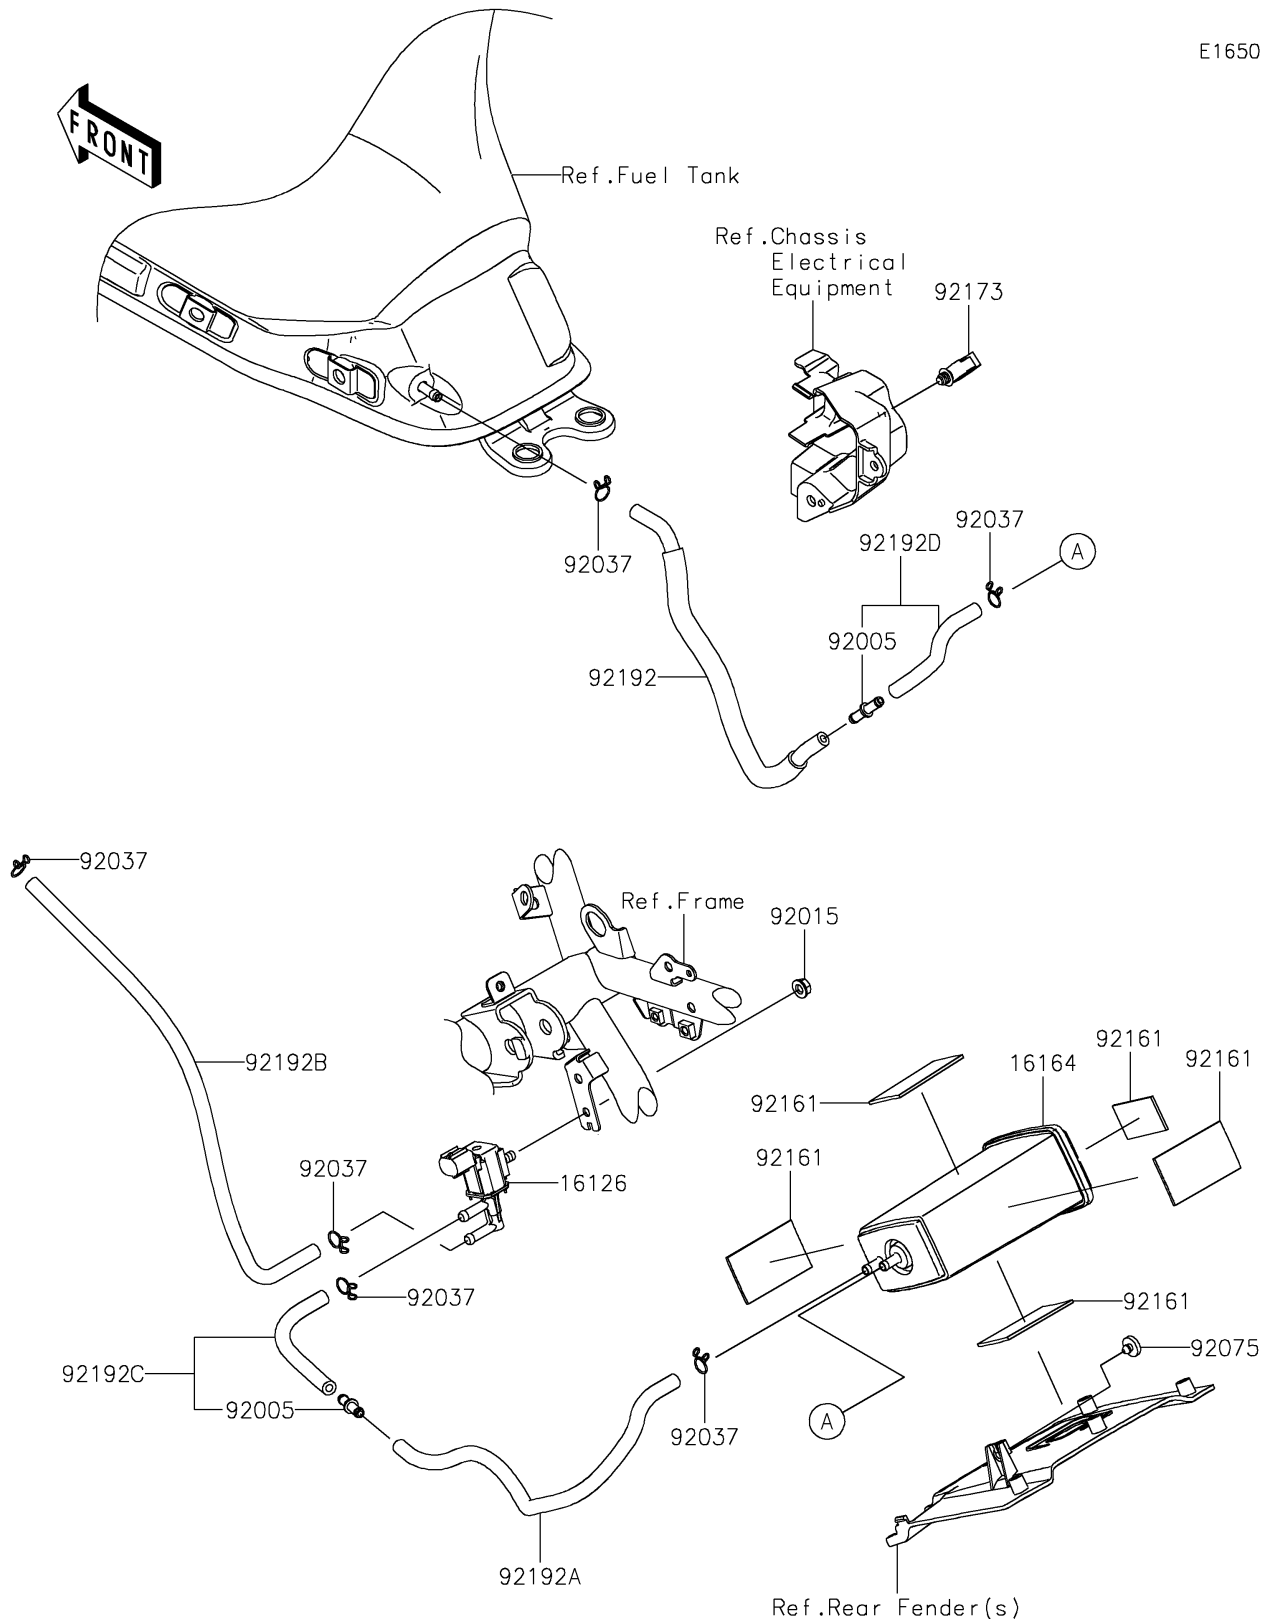

2019 Z650

PARTS DIAGRAM

Fuel Evaporative System(CA)

E1650

2019 Z650

PARTS LIST

Fuel Evaporative System(CA)

ITEM NAME

PART NUMBER

QUANTITY
