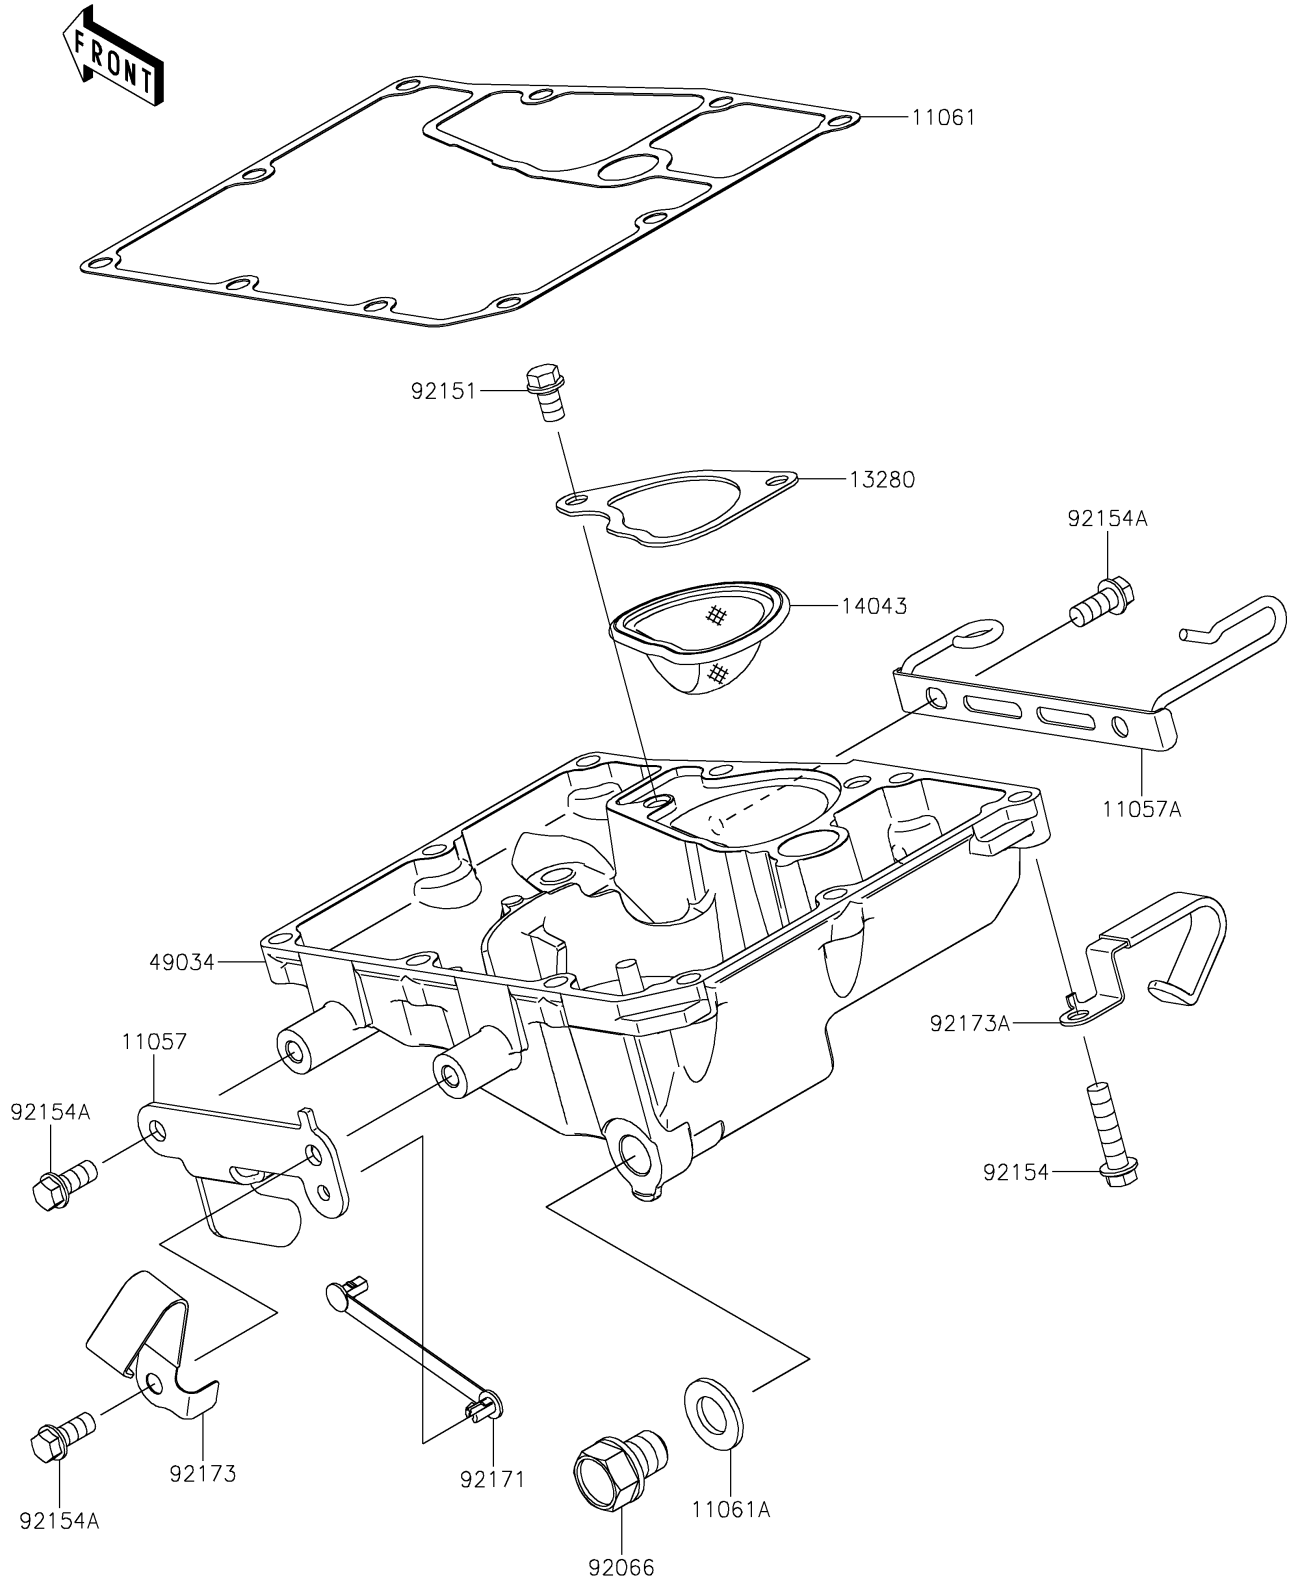

2019 Z650

PARTS DIAGRAM

Oil Pan

E1434

2019 Z650

PARTS LIST

Oil Pan

ITEM NAME

PART NUMBER

QUANTITY
