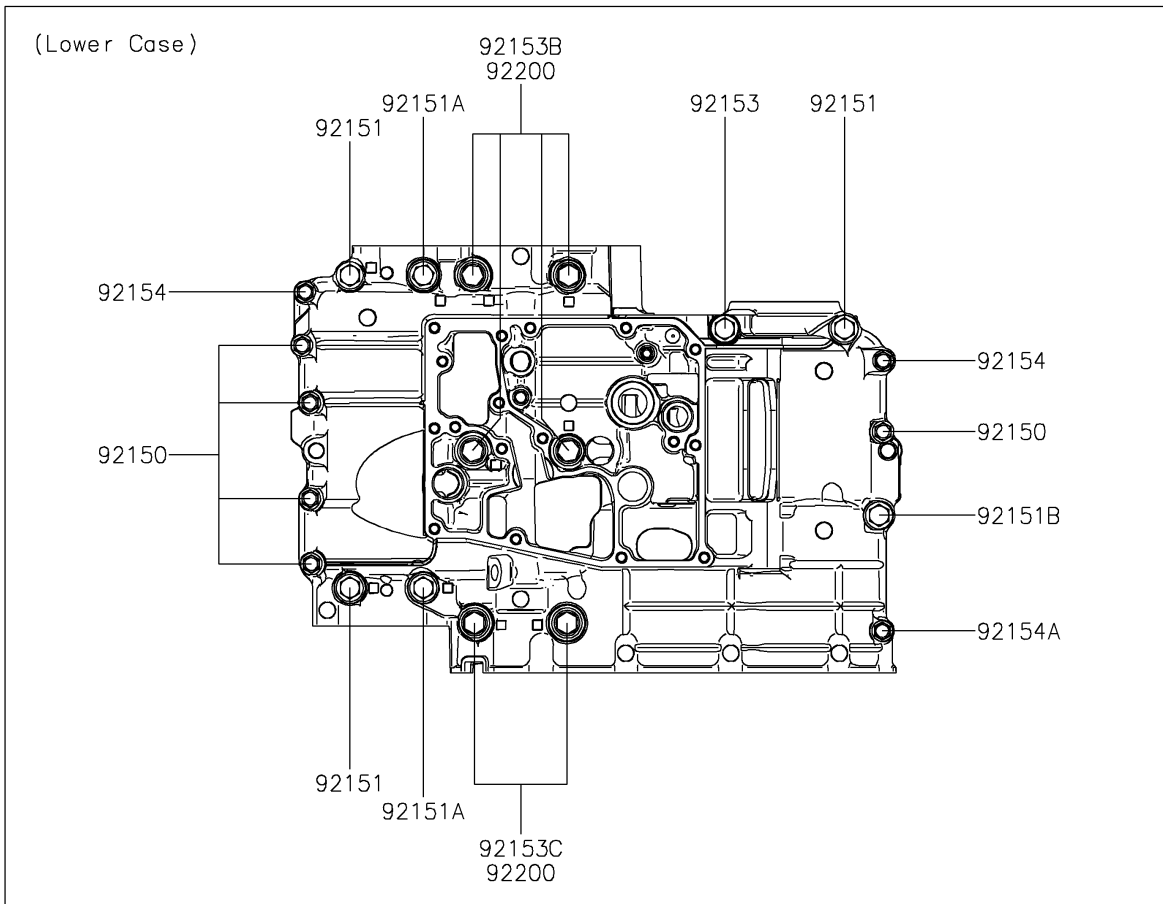

2019 Z650

PARTS DIAGRAM

Crankcase Bolt Pattern

E1412

2019 Z650

PARTS LIST

Crankcase Bolt Pattern

ITEM NAME

PART NUMBER

QUANTITY
