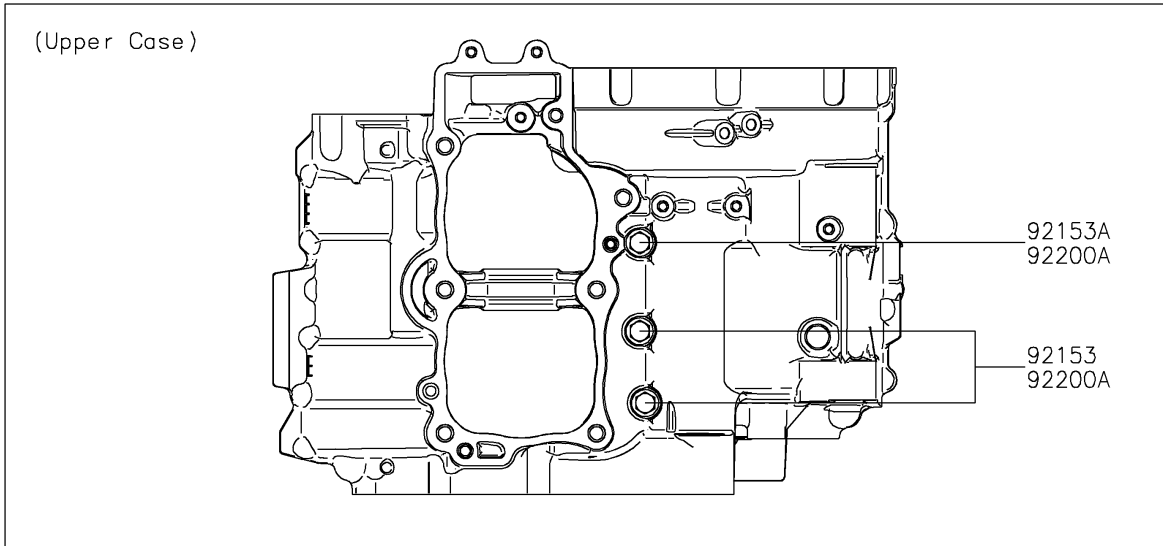

2019 Z650

PARTS DIAGRAM

Crankcase Bolt Pattern

E1412

2019 Z650

PARTS LIST

Crankcase Bolt Pattern

ITEM NAME

PART NUMBER

QUANTITY
