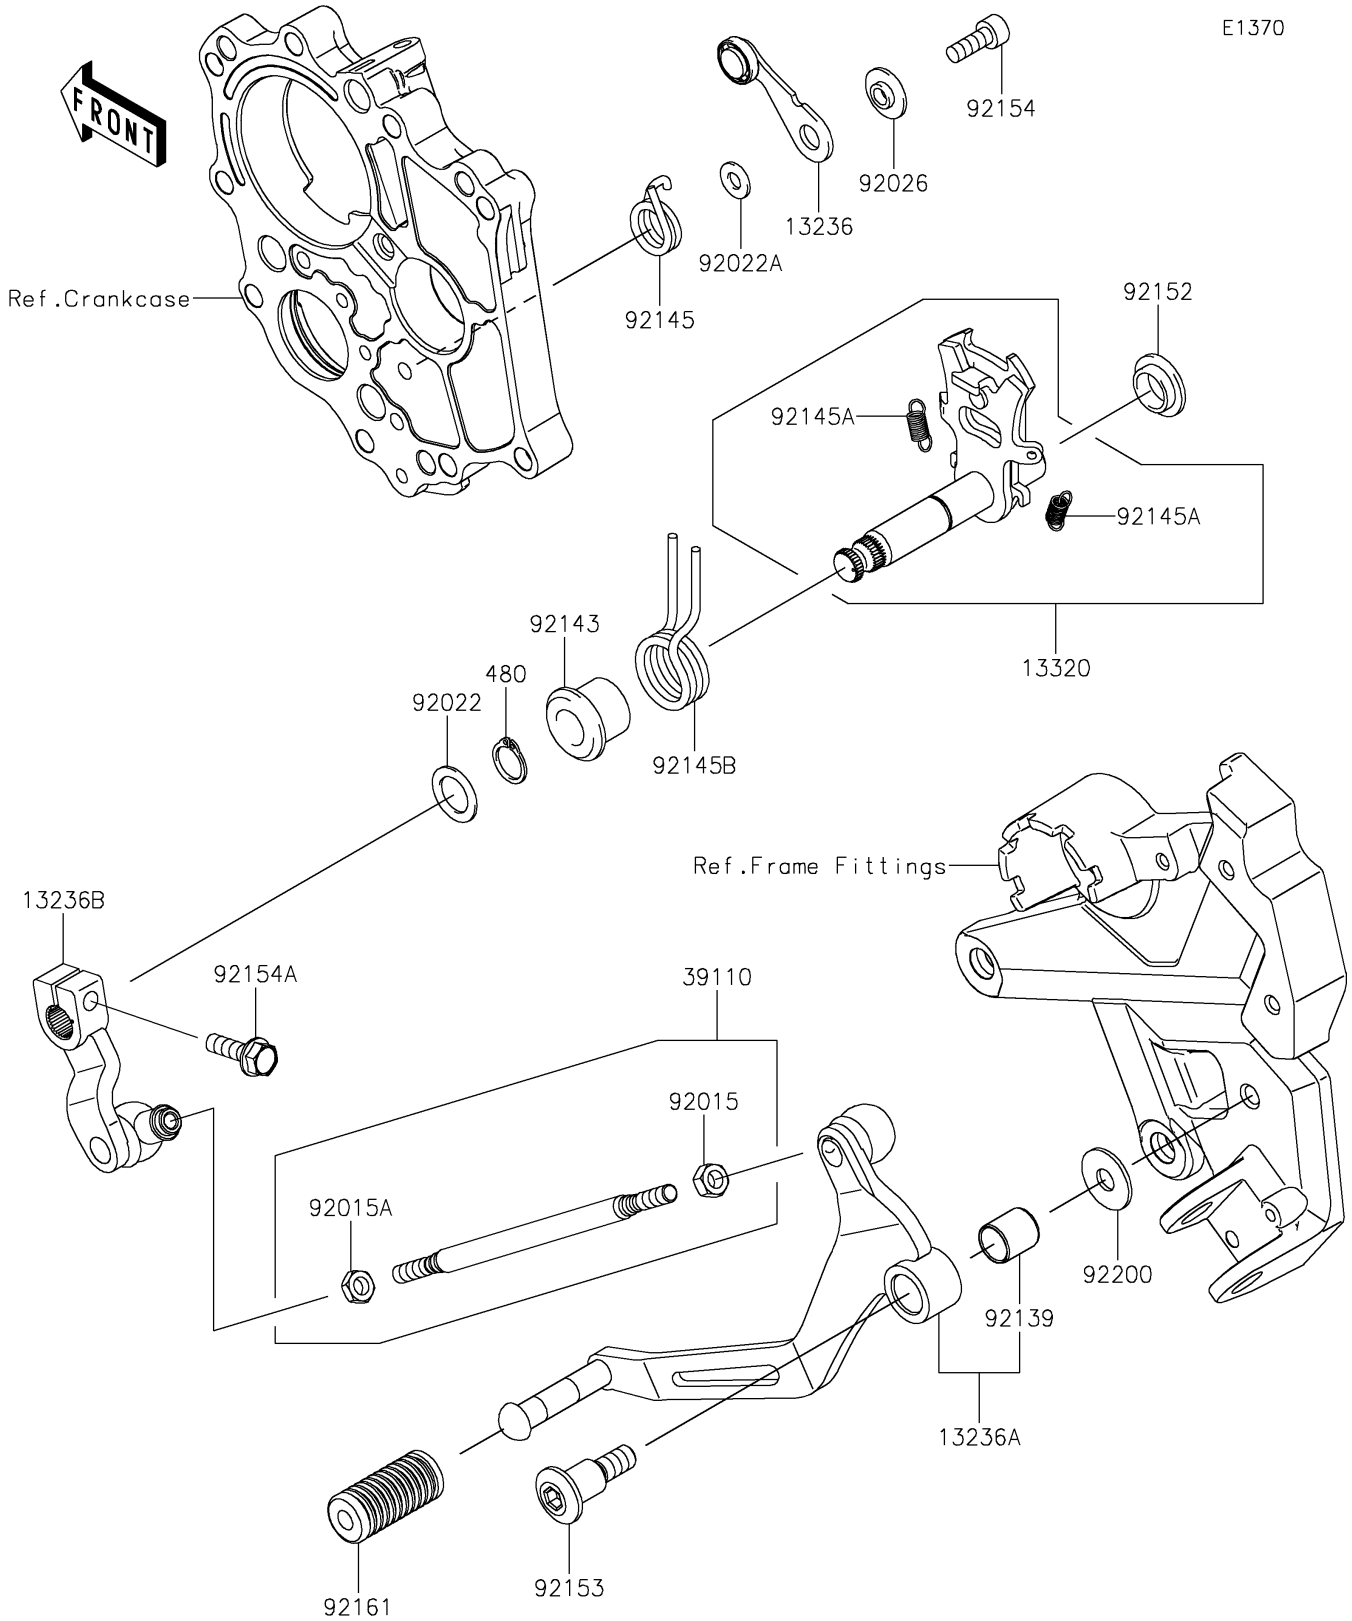

2019 Z650

PARTS DIAGRAM

Gear Change Mechanism

E1370

2019 Z650

PARTS LIST

Gear Change Mechanism

Kawasaki

Let the Good Times Roll®

ITEM NAME

PART NUMBER

QUANTITY
