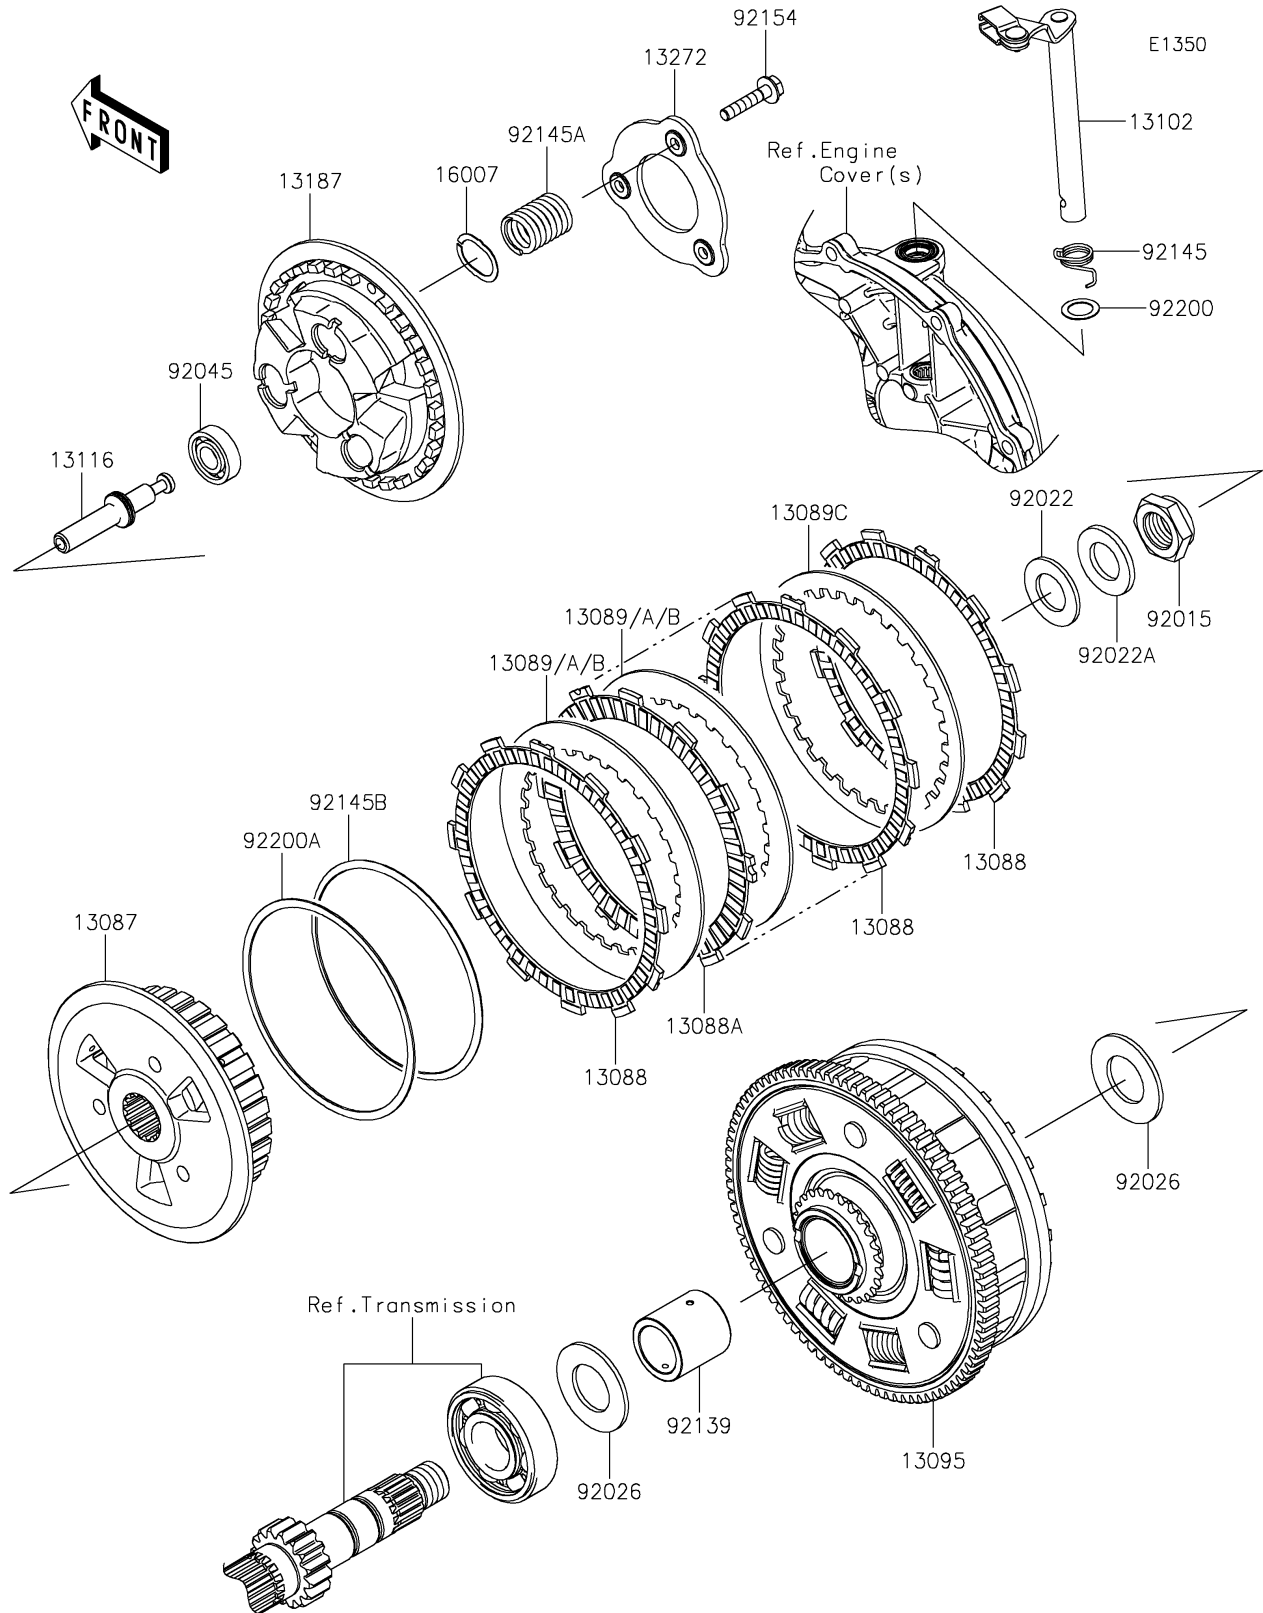

2019 Z650

PARTS DIAGRAM

Clutch

2019 Z650

PARTS LIST

Clutch

ITEM NAME

PART NUMBER

QUANTITY
