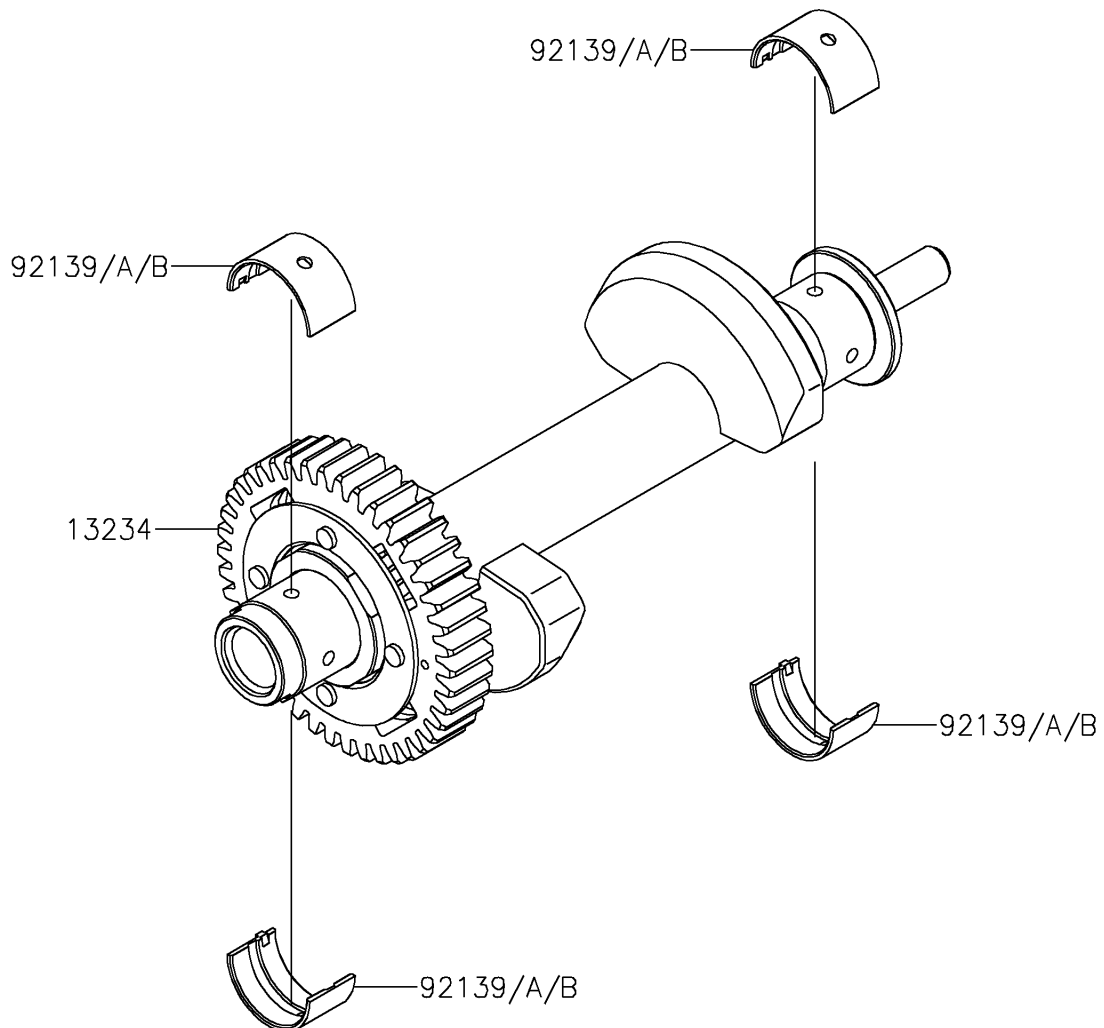

2019 Z650

PARTS DIAGRAM

Balancer

E1323

2019 Z650

PARTS LIST

Balancer

Kawasaki

Let the Good Times Roll®

ITEM NAME

PART NUMBER

QUANTITY
