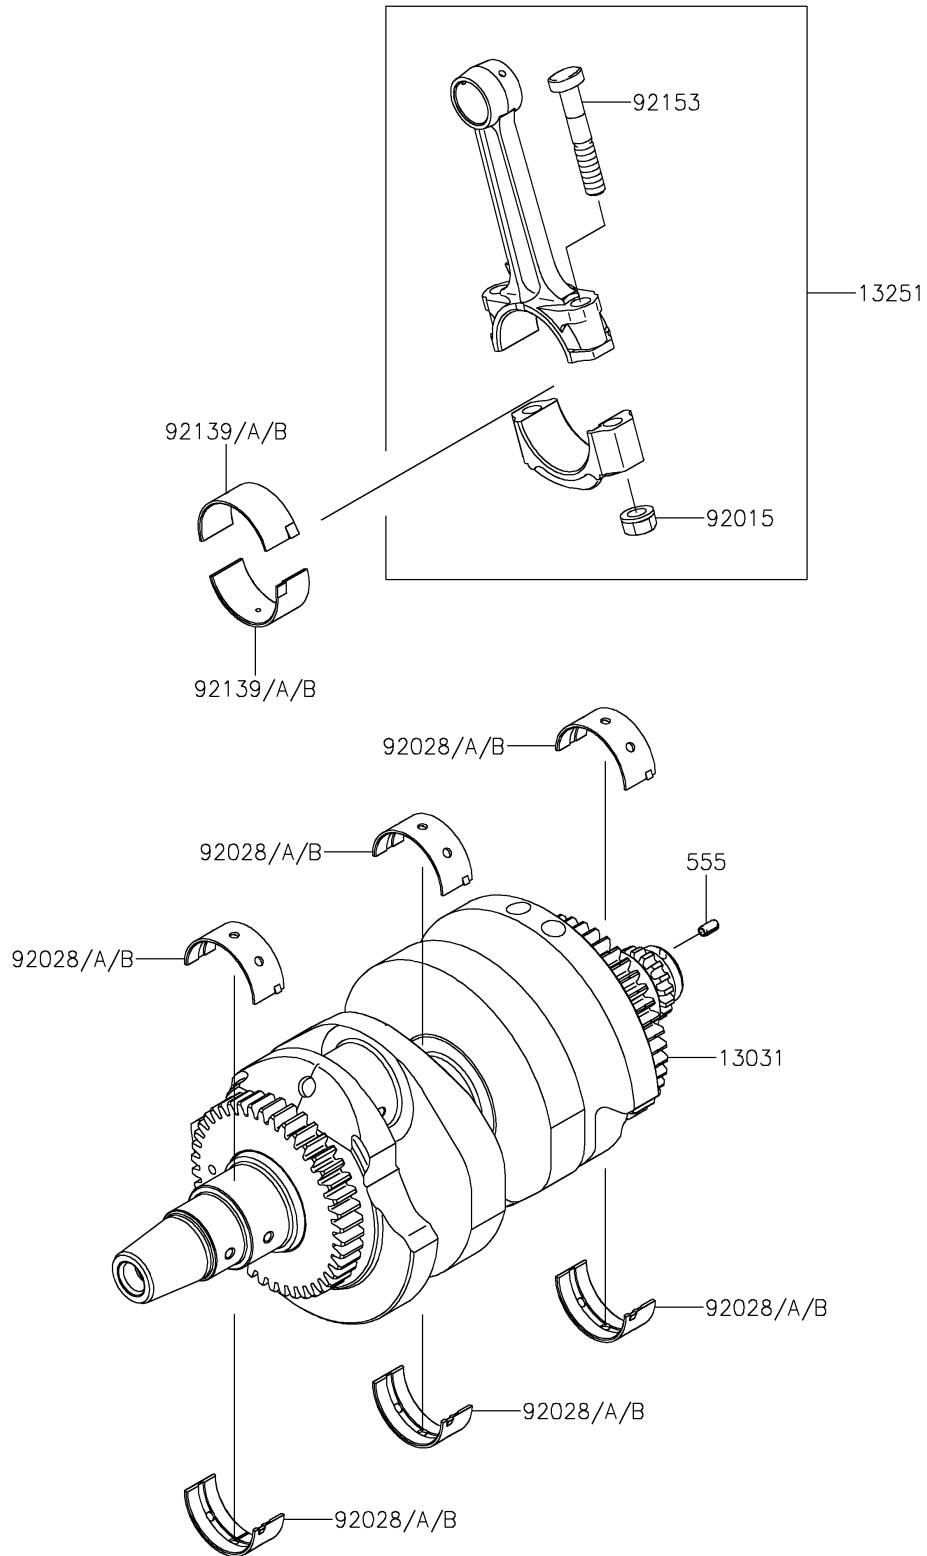

2019 Z650

PARTS DIAGRAM

Crankshaft

E1321

2019 Z650

PARTS LIST

Crankshaft

ITEM NAME

PART NUMBER

QUANTITY
