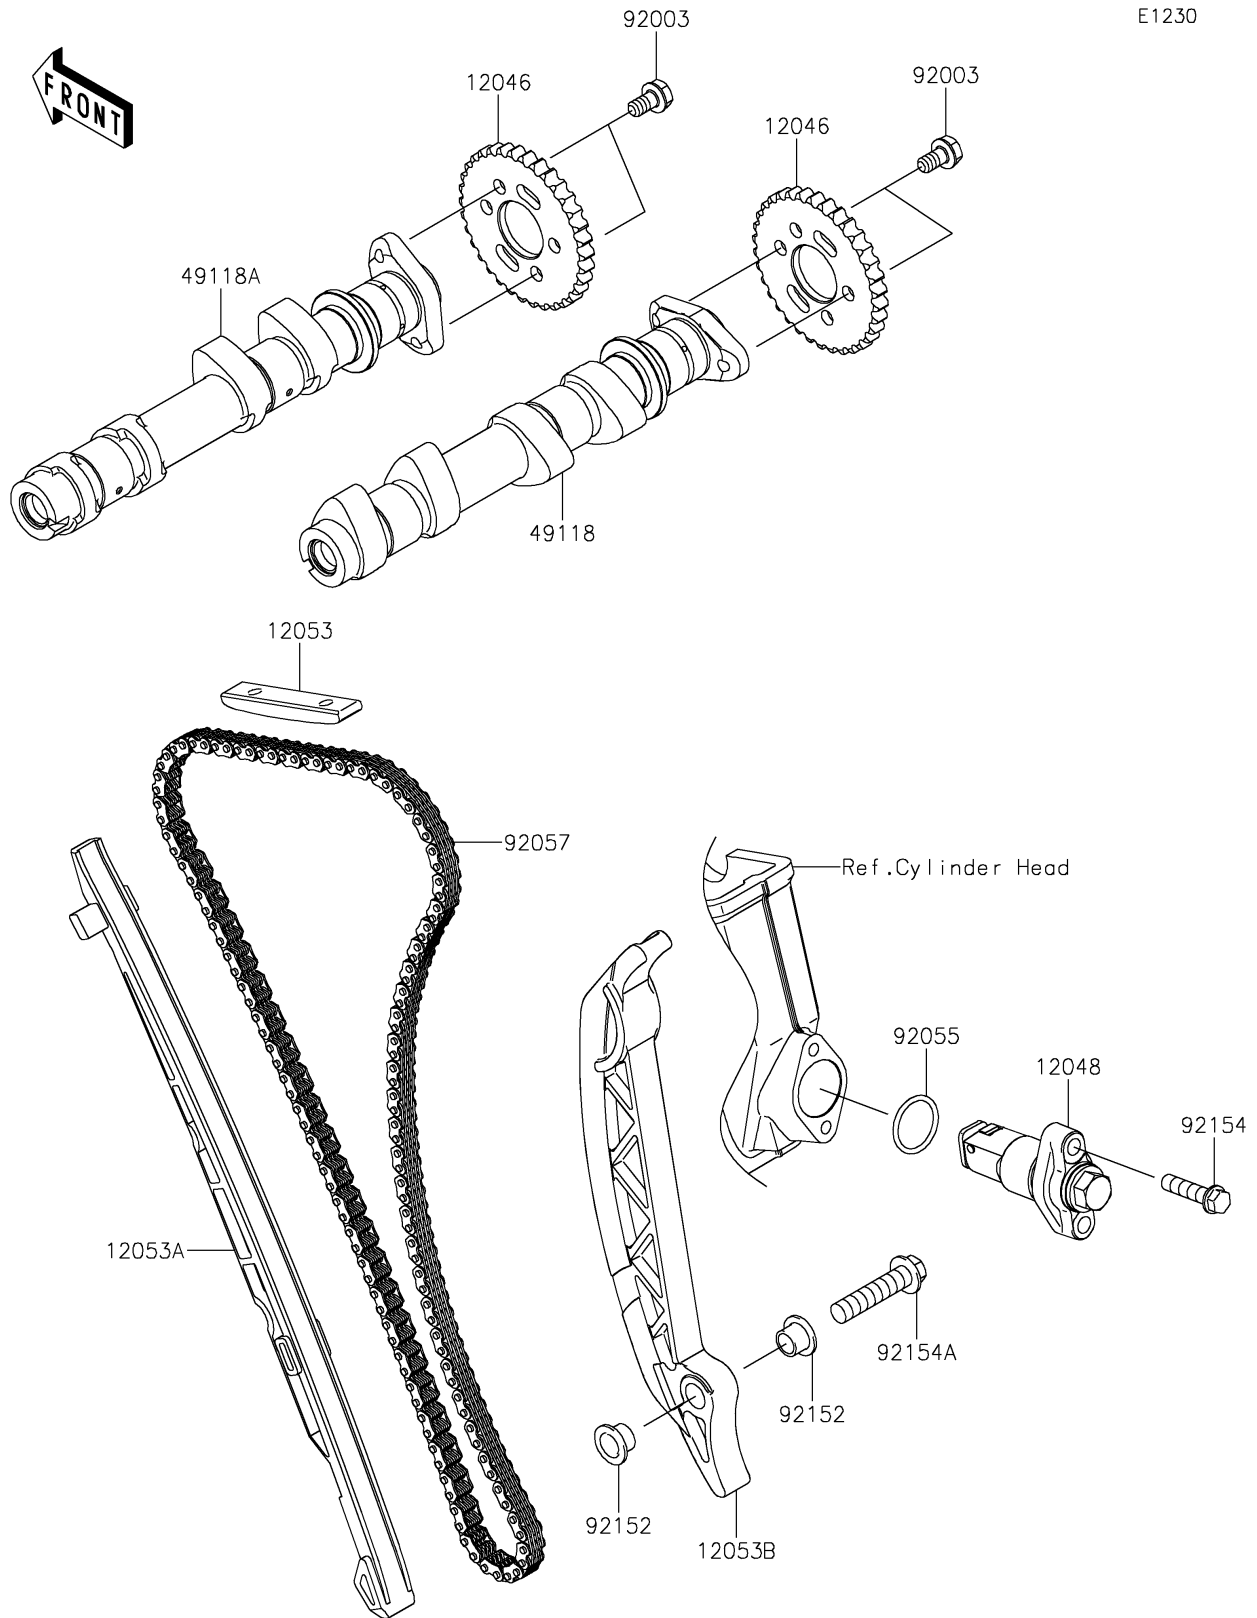

2019 Z650

PARTS DIAGRAM

Camshaft(s)/Tensioner

E1230

2019 Z650

PARTS LIST

Camshaft(s)/Tensioner

Kawasaki

Let the Good Times Roll®

ITEM NAME

PART NUMBER

QUANTITY
