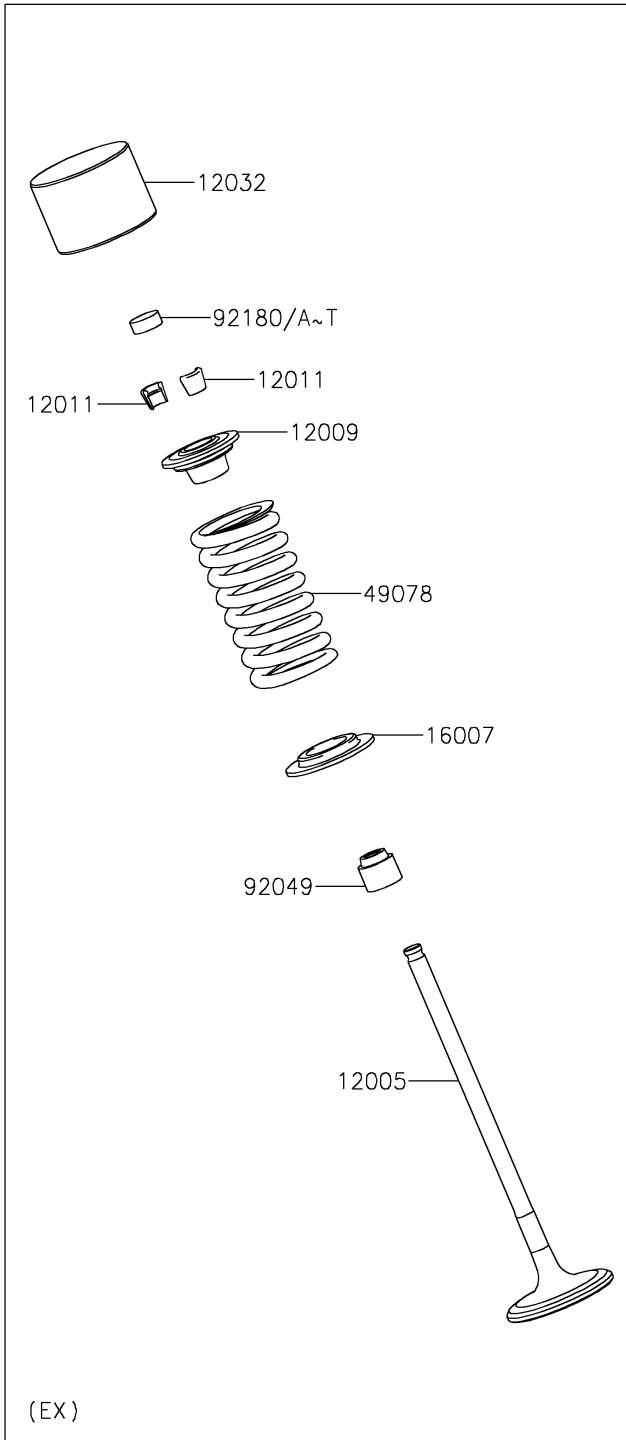

2019 Z650

PARTS DIAGRAM

Valve(s)

E1210

2019 Z650

PARTS LIST

Valve(s)

ITEM NAME

PART NUMBER

QUANTITY
