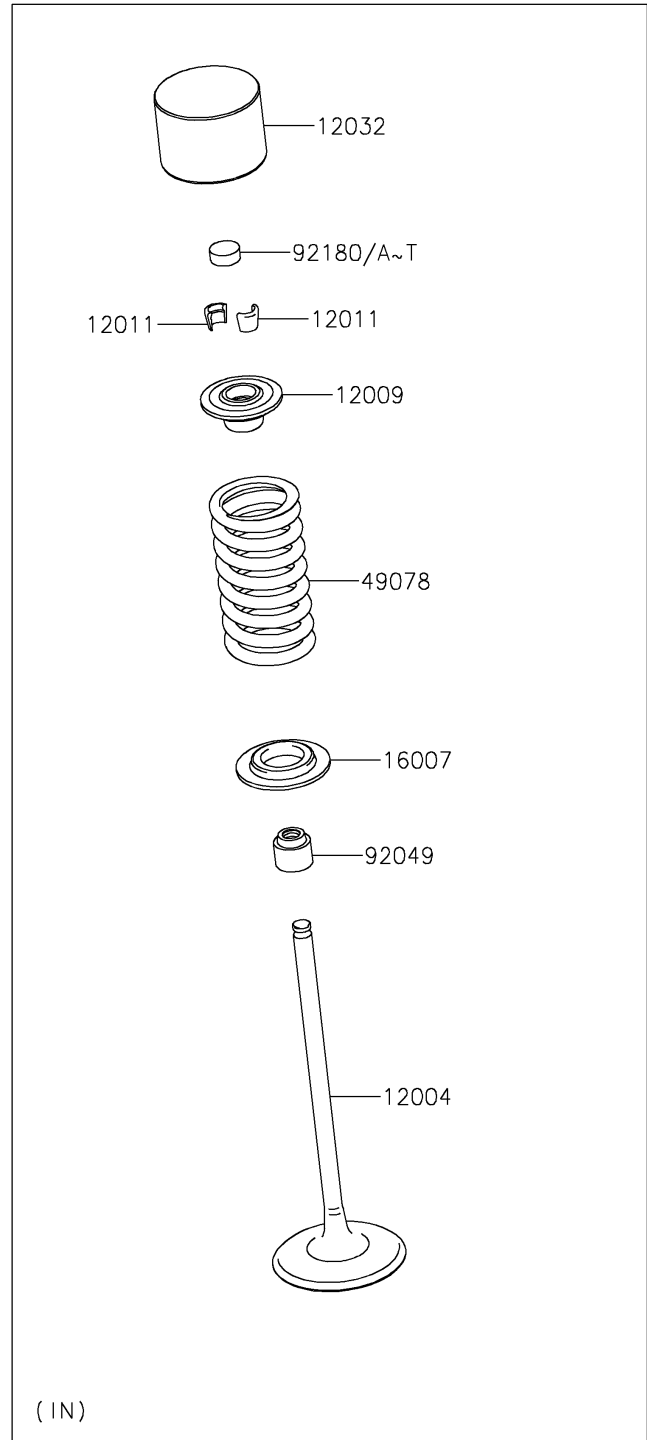

2019 Z650

PARTS DIAGRAM

Valve(s)

E1210

2019 Z650

PARTS LIST

Valve(s)

ITEM NAME

PART NUMBER

QUANTITY
