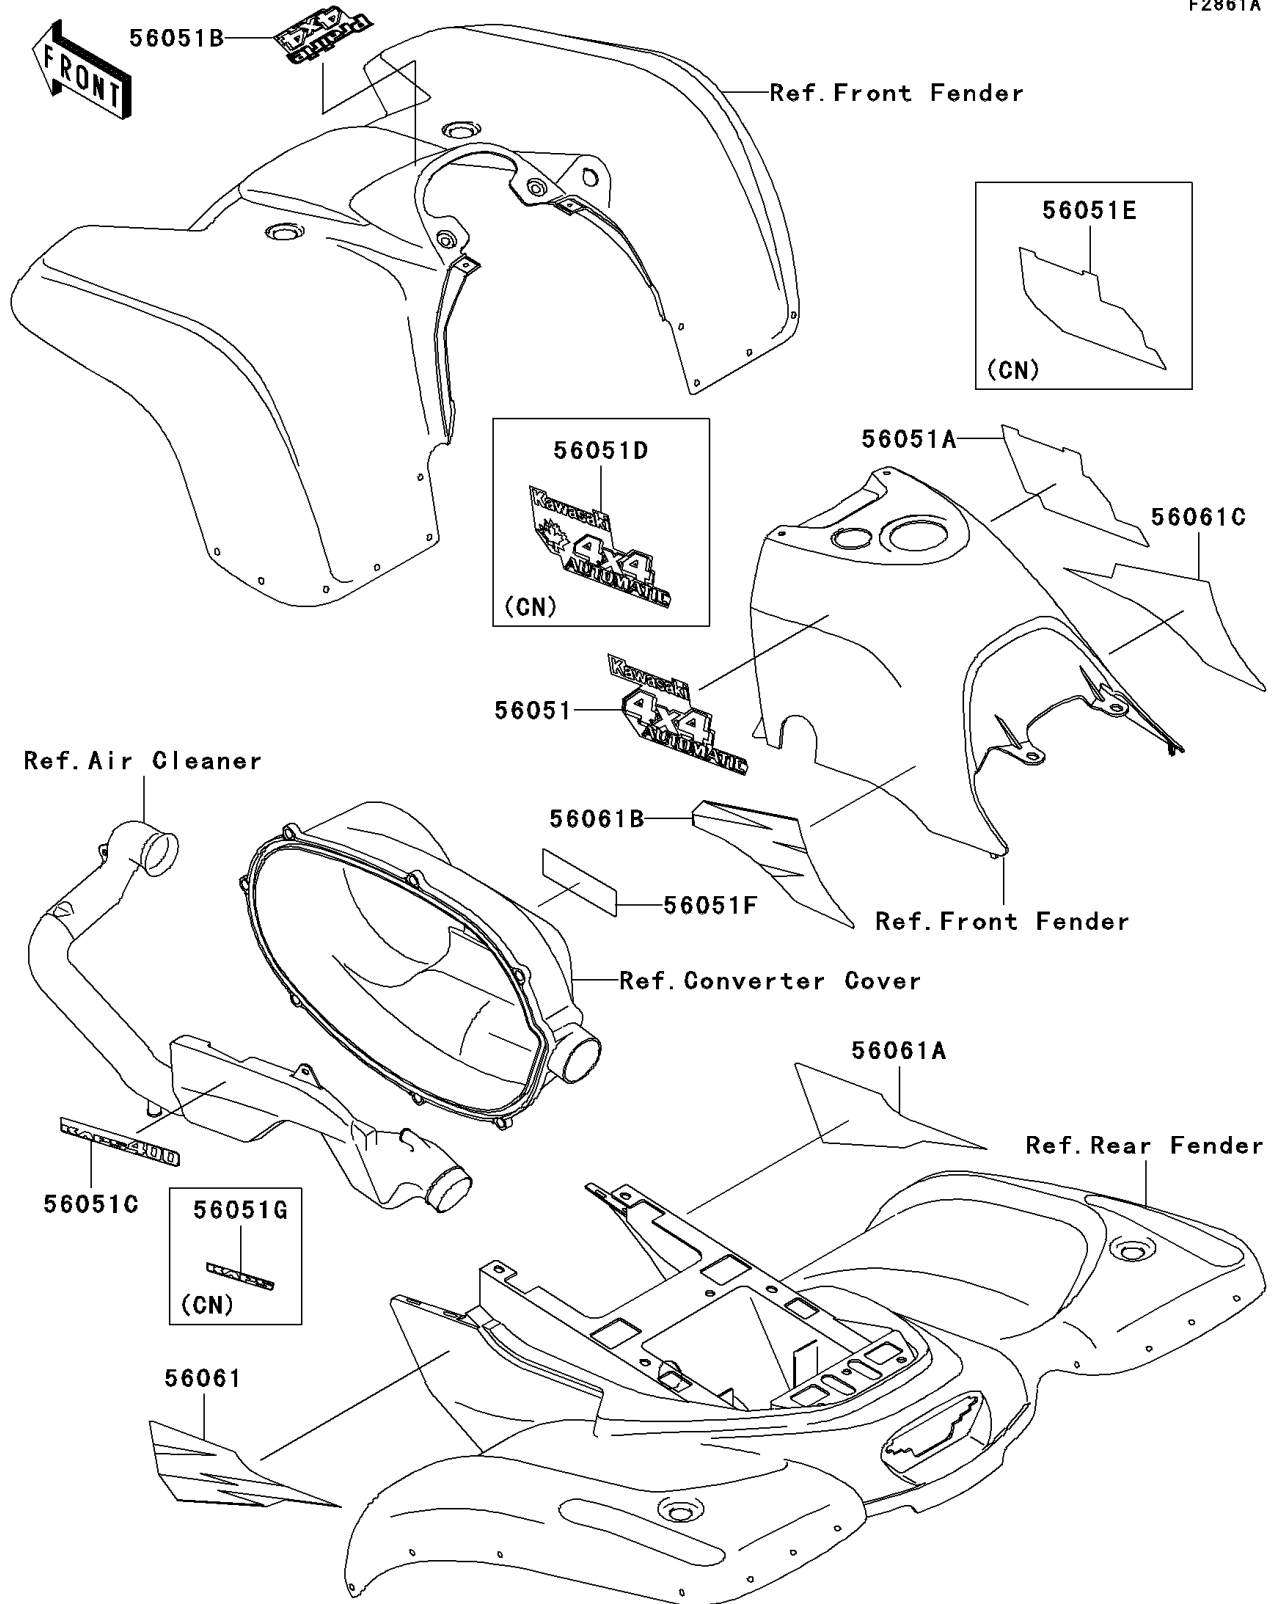

1997 Prairie 400 4X4

PARTS DIAGRAM

Decals(Red)(KVF400-A1)

F2861A

1997 Prairie 400 4X4

PARTS LIST

Decals(Red)(KVF400-A1)

ITEM NAME	PART NUMBER	QUANTITY
MARK,FR FENDER,4X4 (Ref # 56051B)	56051-1474	1
MARK,BELT CONVERTER COVER (Ref # 56051F)	56051-1483	1
PATTERN,RR FENDER,LH (Ref # 56061)	56061-1713	1
PATTERN,RR FENDER,RH (Ref # 56061A)	56061-1714	1
PATTERN,FUEL TANK COVER,LH (Ref # 56061B)	56061-1940	1
PATTERN,FUEL TANK COVER,RH (Ref # 56061C)	56061-1941	1
MARK,FUEL TANK COVER,LH,4X4 (Ref # 56051)	56051-1472	1
MARK,FUEL TANK COVER,RH,4X4 (Ref # 56051A)	56051-1473	1
MARK,AIR CLEANER COVER (Ref # 56051C)	56051-1476	1
MARK,FUEL TANK COVER,LH,4X4 (Ref # 56051D)	56051-1481	1
MARK,FUEL TANK COVER,RH,4X4 (Ref # 56051E)	56051-1482	1
MARK,AIR CLEANER COVER (Ref # 56051G)	56051-1484	1