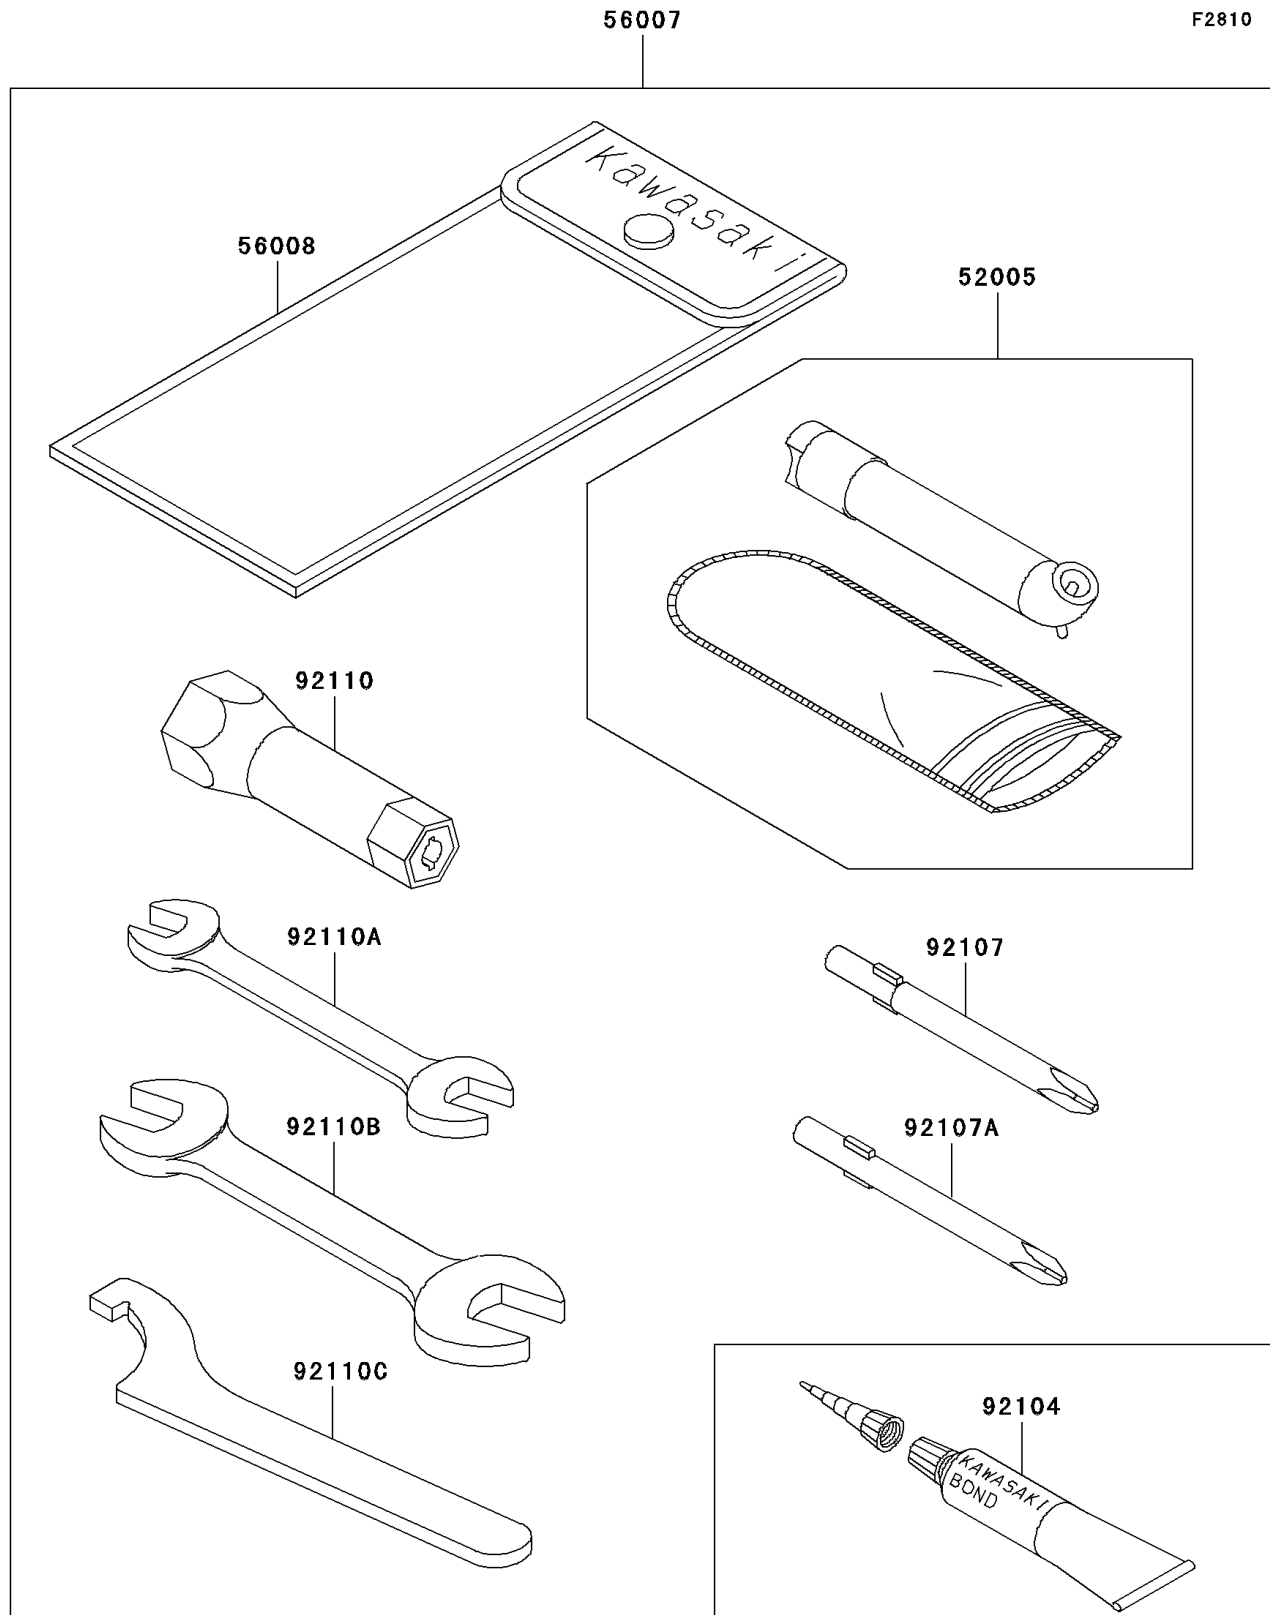

1997 Prairie 400 4X4

PARTS DIAGRAM

Owner's Tools

1997 Prairie 400 4X4

PARTS LIST

Owner's Tools

ITEM NAME	PART NUMBER	QUANTITY
GAUGE,AIR (Ref # 52005)	52005-1082	1
TOOL-KIT (Ref # 56007)	56007-1407	1
BAG,TOOL (Ref # 56008)	56008-1007	1
GASKET-LIQUID,TUBE,100G,SILVER (Ref # 92104)	92104-002	1
TOOL-DRIVER,#3PHILLIPS (Ref # 92107)	92107-005	1
TOOL-DRIVER,#2PHILLIPS (Ref # 92107A)	92107-1053	1
TOOL-WRENCH,BOX,18MM (Ref # 92110)	92110-1109	1
TOOL-WRENCH,OPEN END,10X12 (Ref # 92110A)	92110-1152	1
TOOL-WRENCH,OPEN END,14X17 (Ref # 92110B)	92110-1153	1
TOOL-WRENCH,HOOK (Ref # 92110C)	92110-1173	1