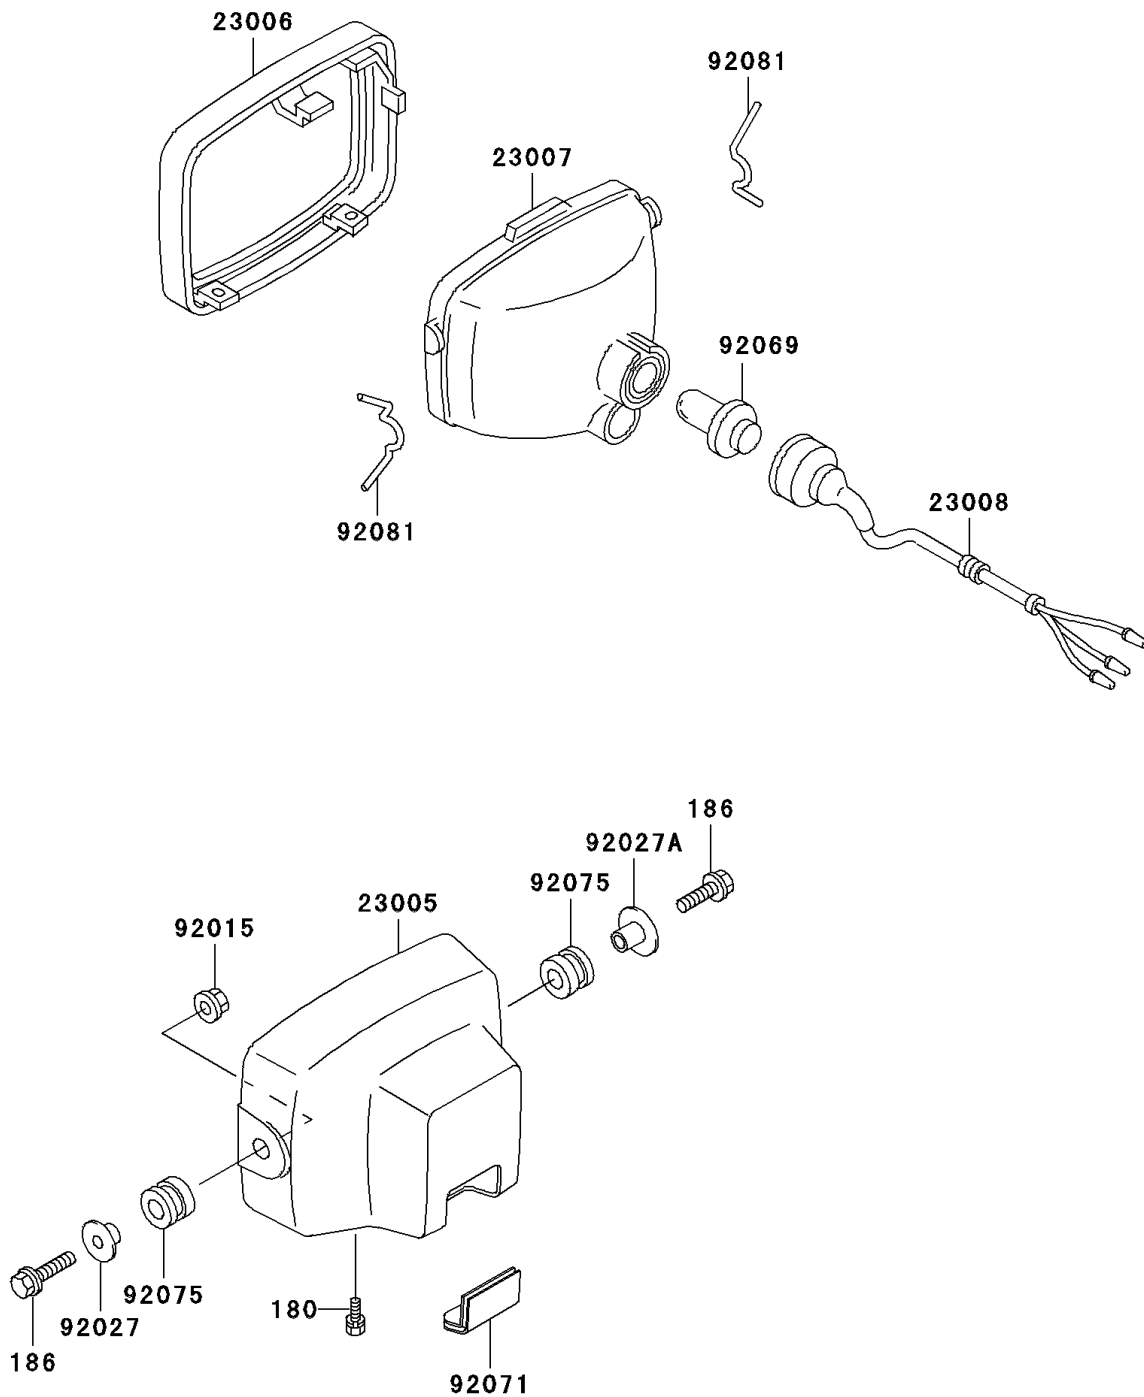

## PARTS DIAGRAM

### Headlight(s)

F2710

## PARTS LIST

### Headlight(s)

ITEM NAME	PART NUMBER	QUANTITY
BOLT-UPSET-WS (Ref # 180)	180C0512	4
BOLT-UPSET-WP (Ref # 186)	186B0630	4
BODY-COMP-HEAD LAMP,BLACK (Ref # 23005)	23005-1018-6Z	2
RIM-LAMP (Ref # 23006)	23006-1058	2
LENS-COMP,HEAD LAMP (Ref # 23007)	23007-1274	2
SOCKET-ASSY,HEAD LAMP (Ref # 23008)	23008-1357	2
NUT,FLANGED,6MM (Ref # 92015)	92015-1367	2
COLLAR,L=9.6 (Ref # 92027)	92027-1045	2
COLLAR,L=13.1 (Ref # 92027A)	92027-251	2
BULB,12V 25/25W (Ref # 92069)	92069-1010	2
GROMMET,HEAD LAMP (Ref # 92071)	92071-1205	2
DAMPER (Ref # 92075)	92075-277	4
SPRING (Ref # 92081)	92081-1421	4