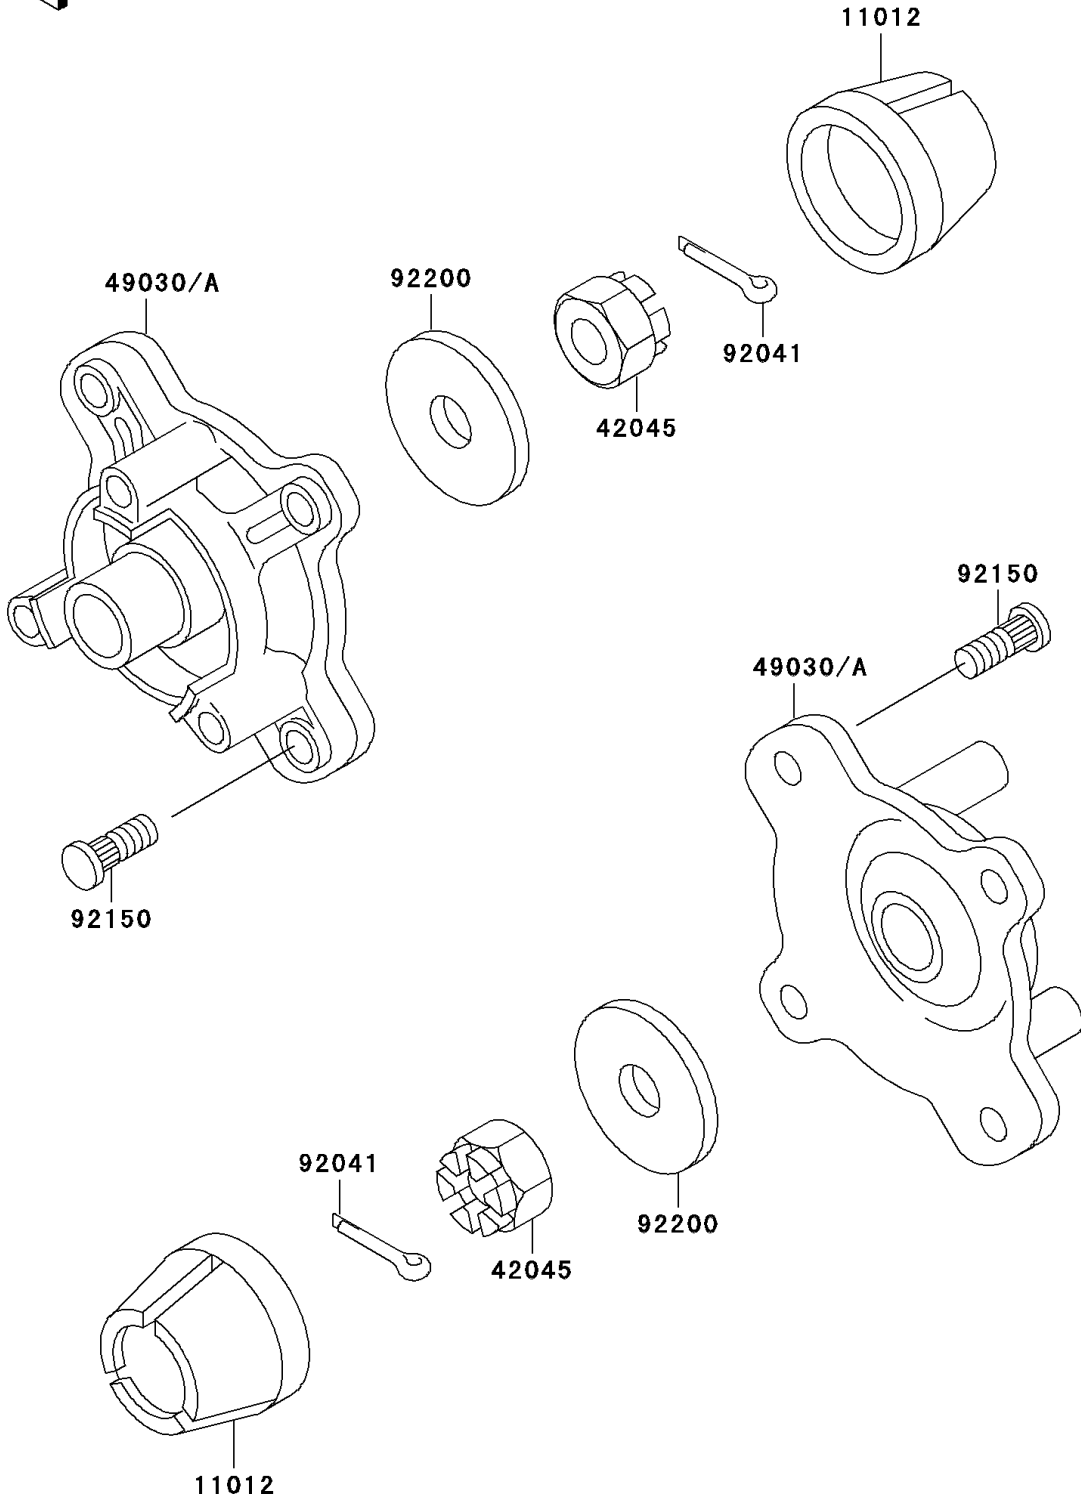

## PARTS DIAGRAM

### Front Hub

F2230

## PARTS LIST

### Front Hub

ITEM NAME	PART NUMBER	QUANTITY
CAP,WHEEL (Ref # 11012)	11012-1969	2
NUT,CASTLE,18MM (Ref # 42045)	42045-018	2
HUB,FR (Ref # 49030A)	49030-1116	2
COTTER,4.0X35 (Ref # 92041)	92041-1053	2
BOLT (Ref # 92150)	92150-1289	8
WASHER,18.5X52X4.5 (Ref # 92200)	92200-1139	2