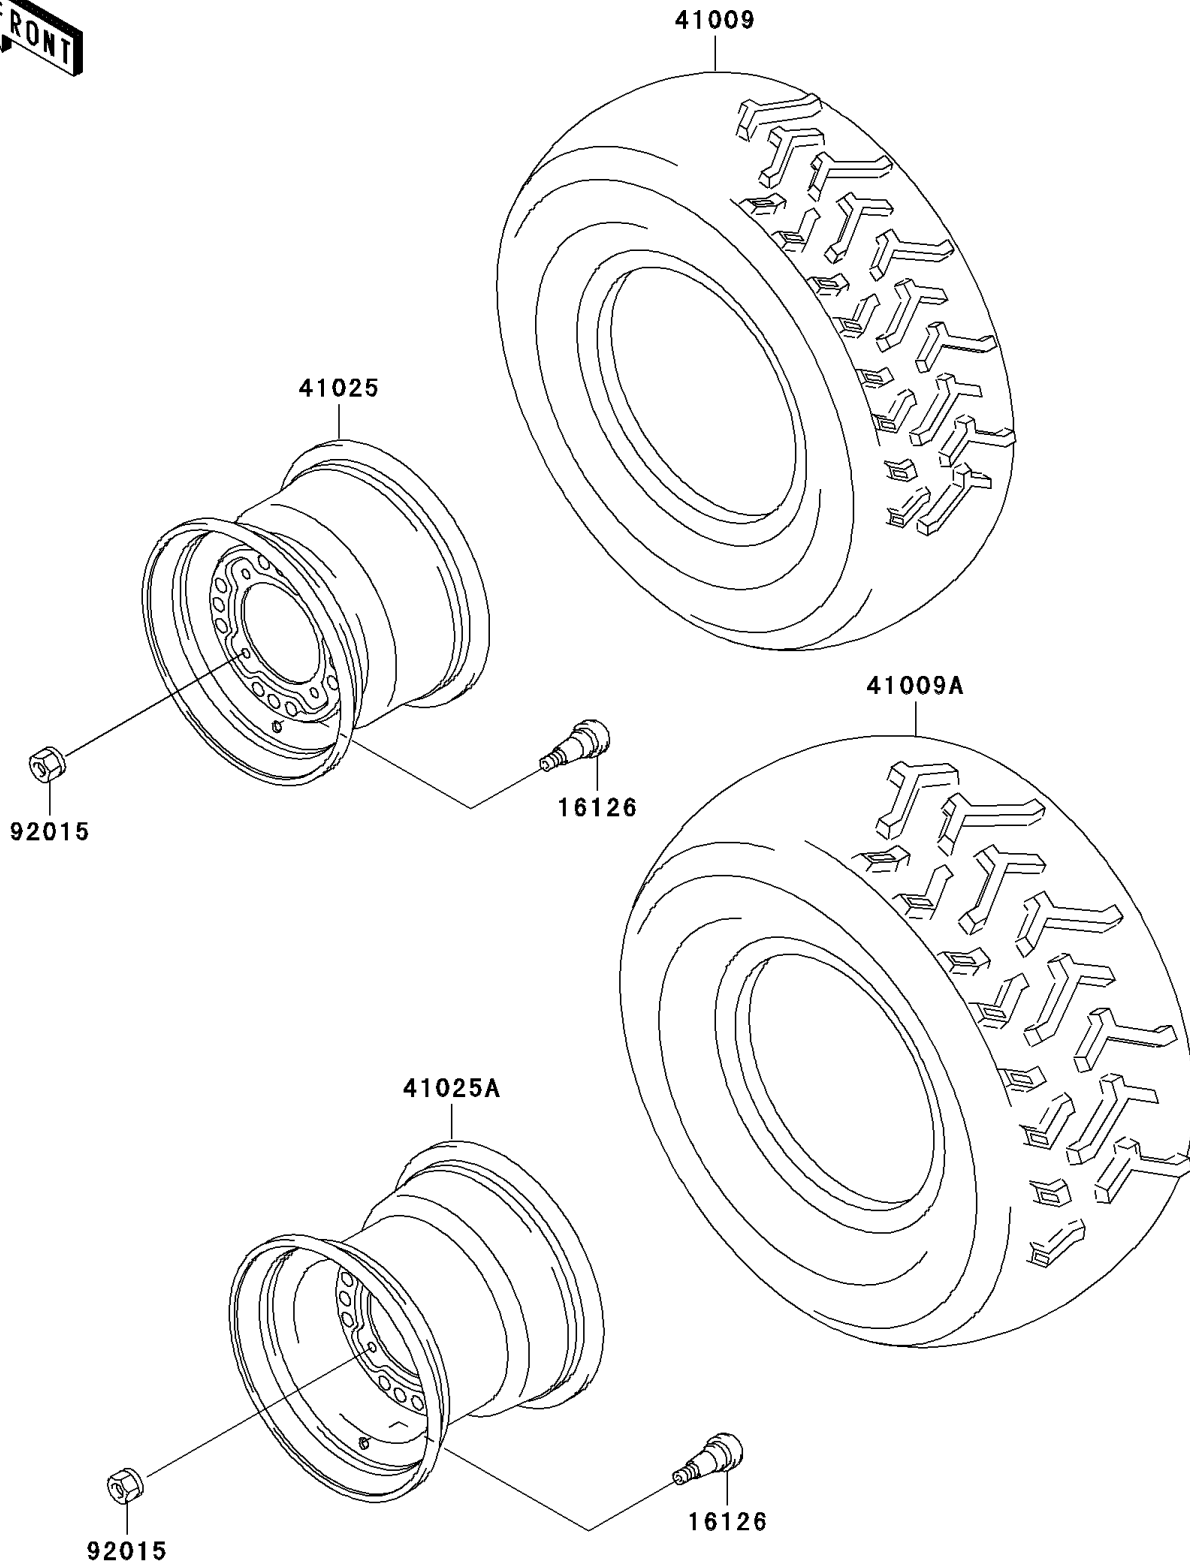

## PARTS DIAGRAM

### Wheels/Tires

F2210

## PARTS LIST

### Wheels/Tires

ITEM NAME	PART NUMBER	QUANTITY
VALVE (Ref # 16126)	16126-4001	4
TIRE,FR,AT25X8-12,KT121A(D) (Ref # 41009)	41009-1117	2
TIRE,RR,AT25X11-10,KT125(D) (Ref # 41009A)	41009-1118	2
RIM,FR,12X6.0,SILVER (Ref # 41025)	41025-1313-5A	2
RIM,RR,10X8.5,SILVER (Ref # 41025A)	41025-1314-5A	2
NUT,LOCK,10MM (Ref # 92015)	92015-1808	16