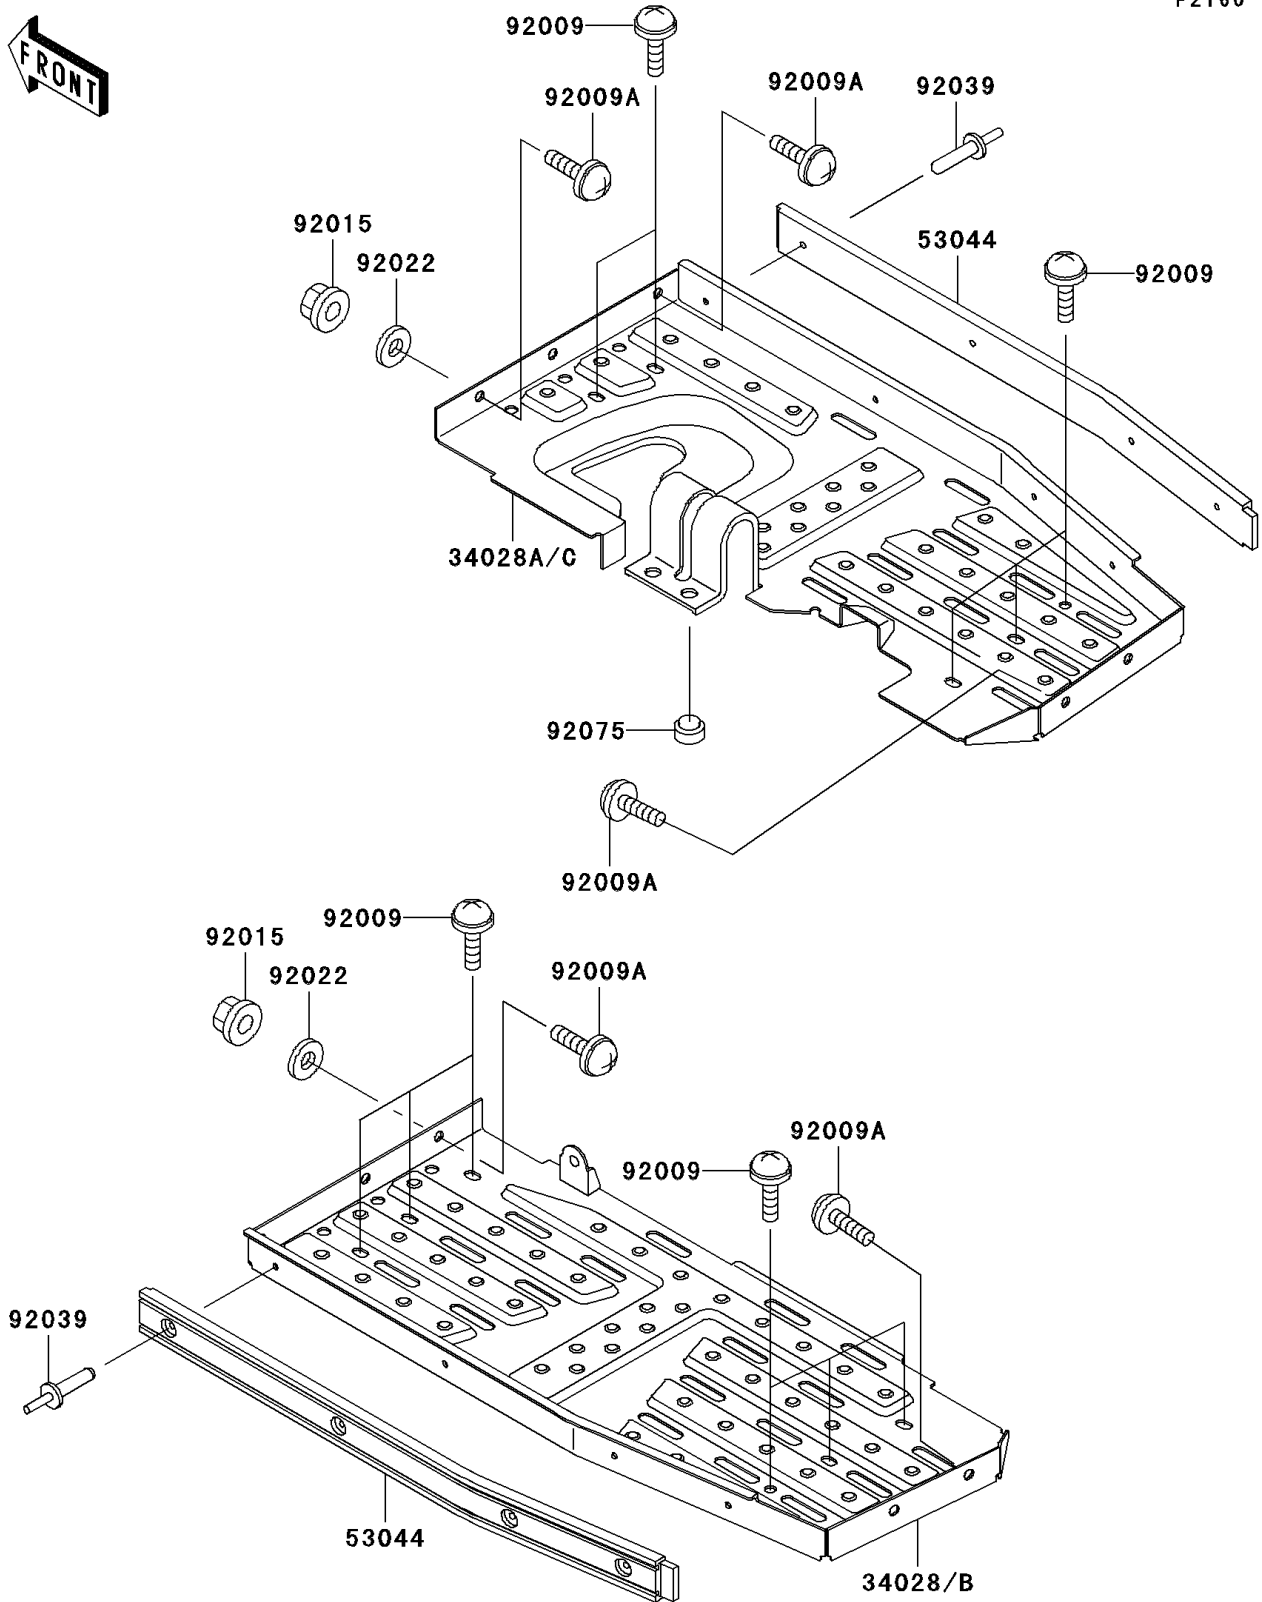

1998 Prairie 400 4X4

PARTS DIAGRAM

Footrests

F2160

1998 Prairie 400 4X4

PARTS LIST

Footrests

ITEM NAME	PART NUMBER	QUANTITY
STEP,FOOT BOARD,LH (Ref # 34028B)	34028-1454	1
STEP,FOOT BOARD,RH (Ref # 34028C)	34028-1455	1
TRIM,FOOT BOARD (Ref # 53044)	53044-1293	2
SCREW (Ref # 92009)	92009-1166	11
SCREW,6X16 (Ref # 92009A)	92009-1621	10
NUT,LOCK,FLANGED,6MM (Ref # 92015)	92015-1675	2
WASHER,6.5X16X1.0 (Ref # 92022)	92022-1093	2
RIVET (Ref # 92039)	92039-1150	8
DAMPER (Ref # 92075)	92075-1598	2