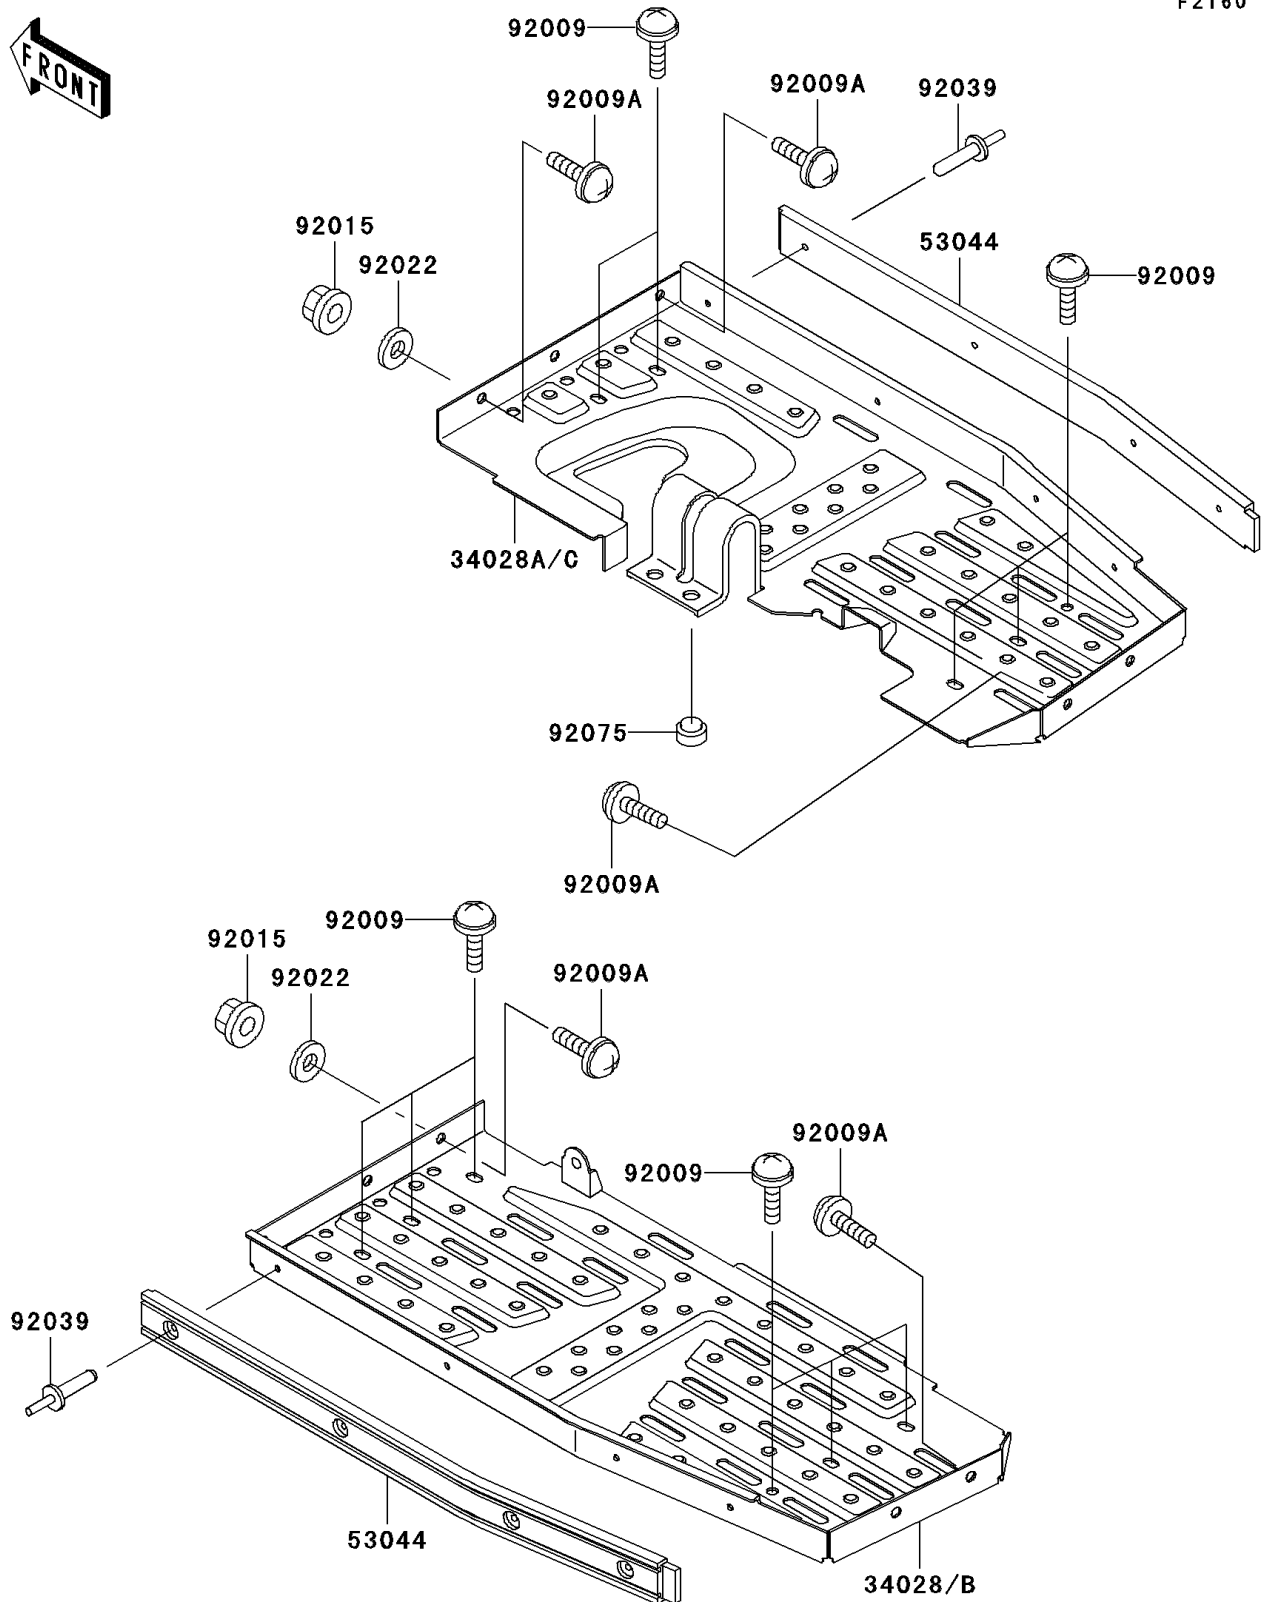

1997 Prairie 400 4X4

PARTS DIAGRAM

Footrests

F2160

1997 Prairie 400 4X4

PARTS LIST

Footrests

ITEM NAME

PART NUMBER

QUANTITY
