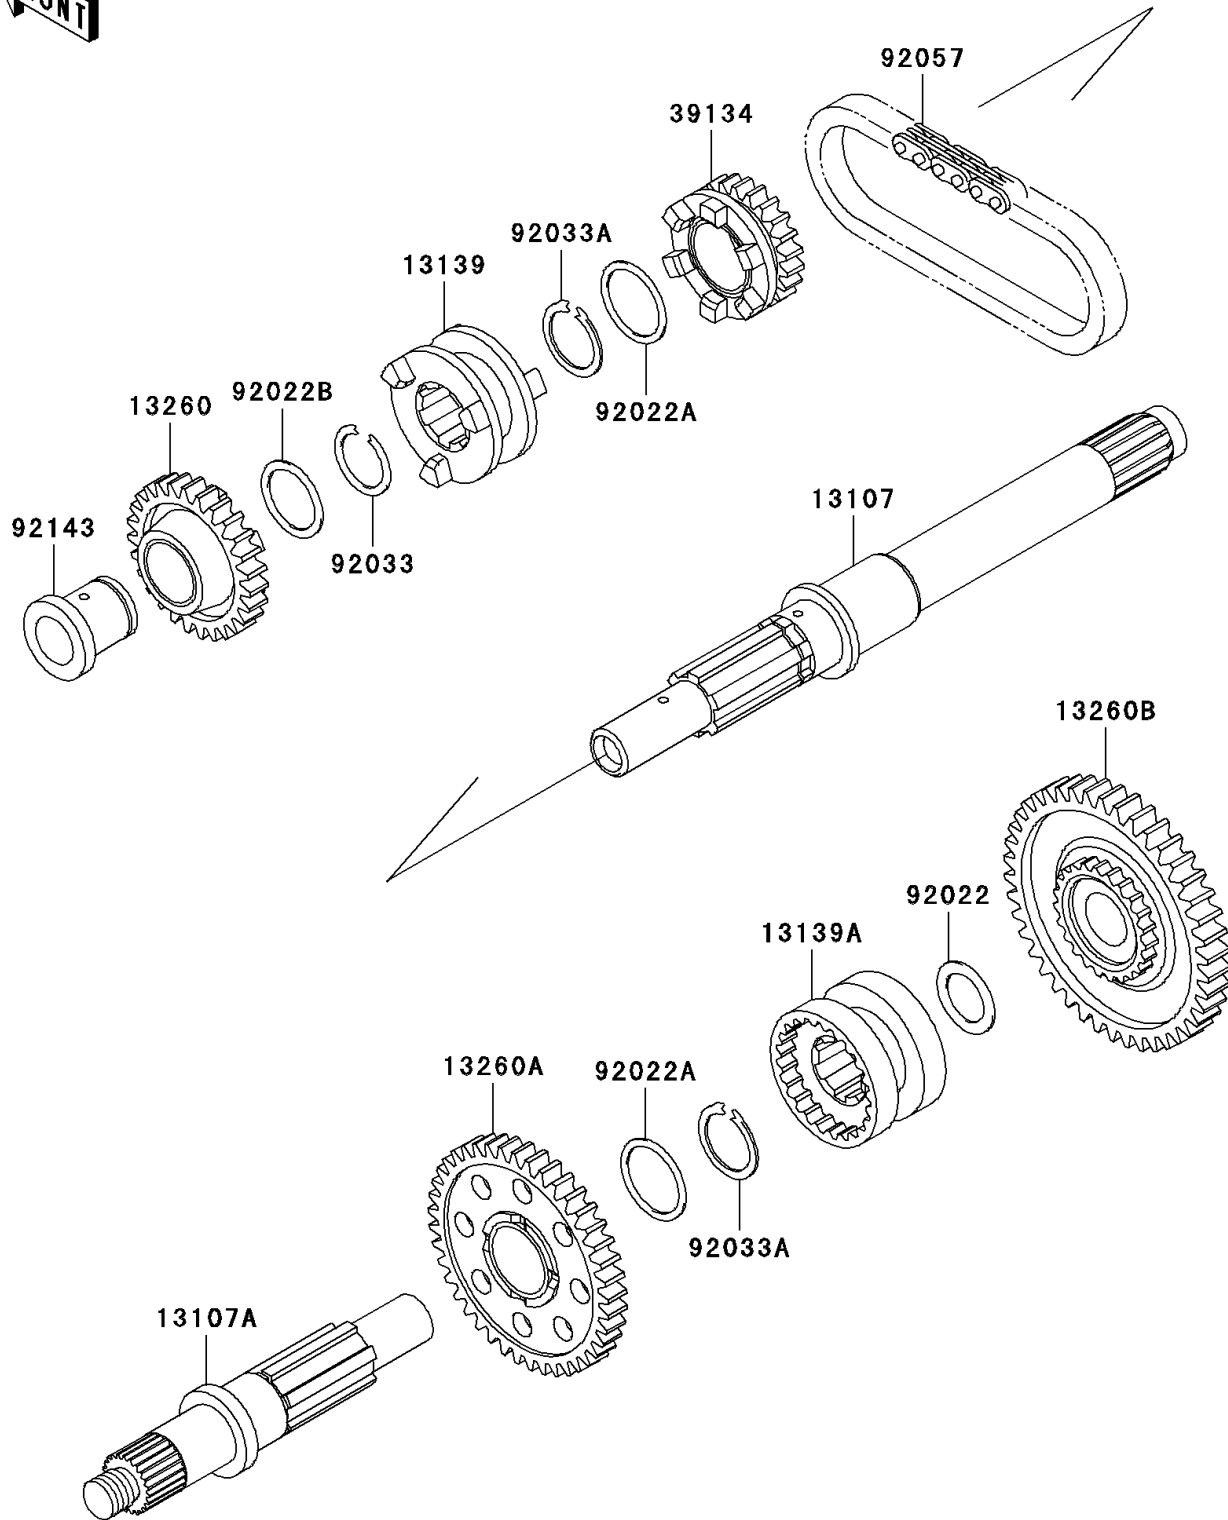

## PARTS DIAGRAM

### Transmission

E1361

## PARTS LIST

### Transmission

| ITEM NAME                                | PART NUMBER | QUANTITY |
|--|-------------|----------|
| SHAFT,INPUT (Ref # 13107)                | 13107-1361  | 1        |
| SHAFT,OUTPUT (Ref # 13107A)              | 13107-1362  | 1        |
| SHIFTER,FORWARD/REVERSE (Ref # 13139)    | 13139-1074  | 1        |
| SHIFTER,HI/LOW (Ref # 13139A)            | 13139-1076  | 1        |
| GEAR,INPUT FORWARD,27T (Ref # 13260)     | 13260-1638  | 1        |
| GEAR,OUTPUT,41T (Ref # 13260A)           | 13260-1670  | 1        |
| GEAR,OUTPUT LOW,42T (Ref # 13260B)       | 13260-1675  | 1        |
| SPROCKET-DRIVE,REVERSE,22T (Ref # 39134) | 39134-1058  | 1        |
| WASHER,20.5X30X1,STEEL (Ref # 92022)     | 92022-112   | 1        |
| WASHER,28.1X34X1.0 (Ref # 92022A)        | 92022-1731  | 2        |
| WASHER,25.3X32X1 (Ref # 92022B)          | 92022-1800  | 1        |
| RING-SNAP,24MM (Ref # 92033)             | 92033-026   | 1        |
| RING-SNAP,25.9MM (Ref # 92033A)          | 92033-1037  | 2        |
| CHAIN,REVERSE,81RH2520 (Ref # 92057)     | 92057-1421  | 1        |
| COLLAR,FORWARD GEAR (Ref # 92143)        | 92143-1899  | 1        |