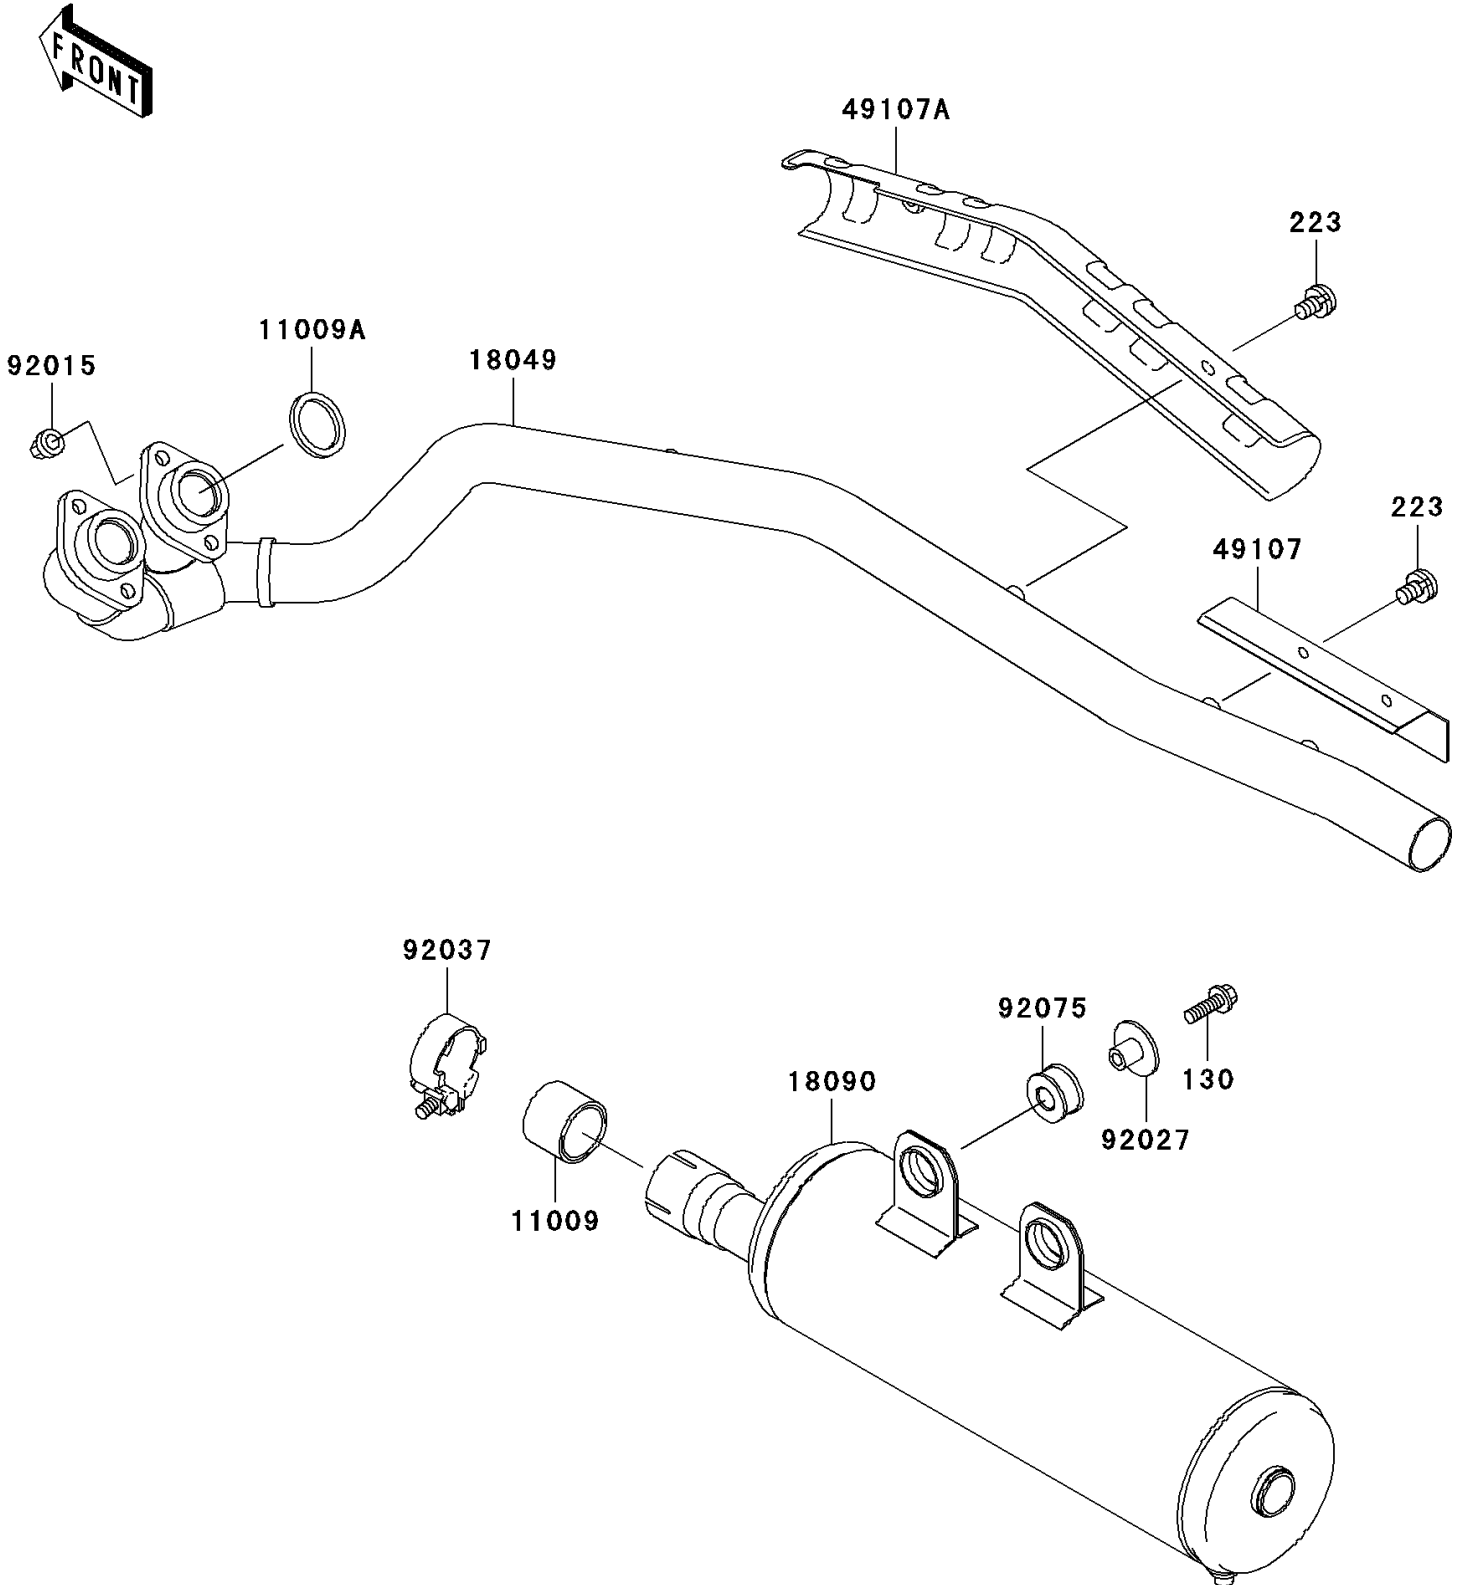

1997 Prairie 400 4X4

PARTS DIAGRAM

Muffler(s)

E1140

1997 Prairie 400 4X4

PARTS LIST

Muffler(s)

ITEM NAME	PART NUMBER	QUANTITY
BOLT-FLANGED,8X25,BLACK (Ref # 130)	130J0825	2
SCREW-PAN-WS-CROS (Ref # 223)	223C0610	4
GASKET,EXHAUST PIPE CONNECTING (Ref # 11009)	11009-1667	1
GASKET,EXHAUST PIPE HOLDER (Ref # 11009A)	11009-1866	2
PIPE-EXHAUST (Ref # 18049)	18049-1753	1
BODY-COMP-MUFFLER (Ref # 18090)	18090-1525	1
COVER-EXHAUST PIPE (Ref # 49107)	49107-1130	1
COVER-EXHAUST PIPE (Ref # 49107A)	49107-1135	1
NUT,8MM (Ref # 92015)	92015-1402	4
COLLAR,MUFFLER (Ref # 92027)	92027-1981	2
CLAMP,42MM (Ref # 92037)	92037-1349	1
DAMPER,MUFFLER (Ref # 92075)	92075-1809	2