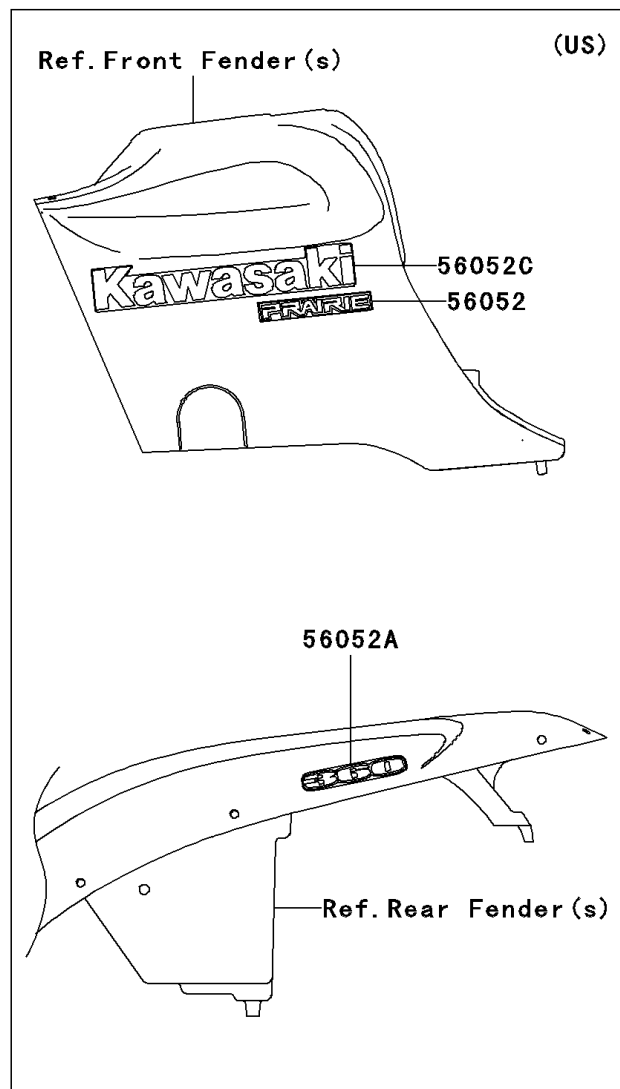

2009 Prairie 360 4X4 Hardwoods Green HD

PARTS DIAGRAM

Decals(C7F-C9F)

56052B

F2861A

2009 Prairie 360 4X4 Hardwoods Green HD

Kawasaki
Let the Good Times Roll®

PARTS LIST

Decals(C7F-C9F)

| ITEM NAME | PART NUMBER | QUANTITY |
|--|-------------|----------|
| MARK,RR FENDER,360 (Ref # 56052A) | 56052-0552 | 2 |
| MARK,FR FENDER,4X4 (Ref # 56052B) | 56052-0556 | 1 |
| MARK,FUEL TANK COVER,KAWASAKI (Ref # 56052C) | 56052-1871 | 2 |
| MARK,FUEL TANK COVER,PRAIRIE (Ref # 56052) | 56052-0421 | 2 |