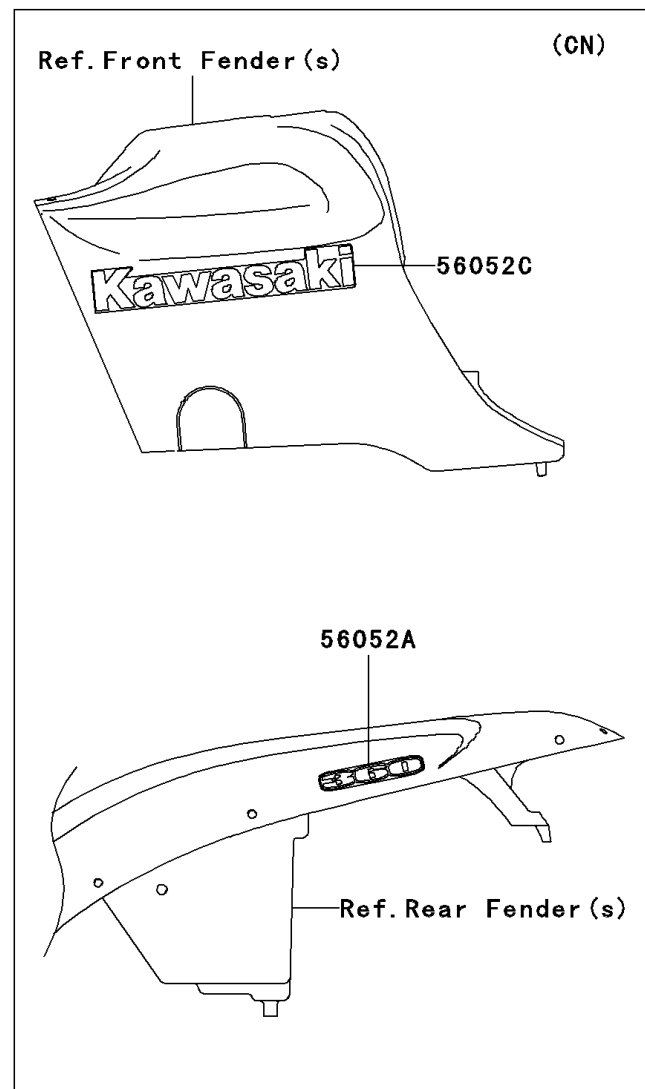

2009 Prairie 360 4X4 Hardwoods Green HD

PARTS DIAGRAM

Decals(C7F-C9F)

56052B

F2861A

2009 Prairie 360 4X4 Hardwoods Green HD

Kawasaki
Let the Good Times Roll®

PARTS LIST

Decals(C7F-C9F)

| ITEM NAME | PART NUMBER | QUANTITY |
|--|-------------|----------|
| MARK,RR FENDER,360 (Ref # 56052A) | 56052-0552 | 2 |
| MARK,FR FENDER,4X4 (Ref # 56052B) | 56052-0556 | 1 |
| MARK,FUEL TANK COVER,KAWASAKI (Ref # 56052C) | 56052-1871 | 2 |
| MARK,FUEL TANK COVER,PRAIRIE (Ref # 56052) | 56052-0421 | 2 |