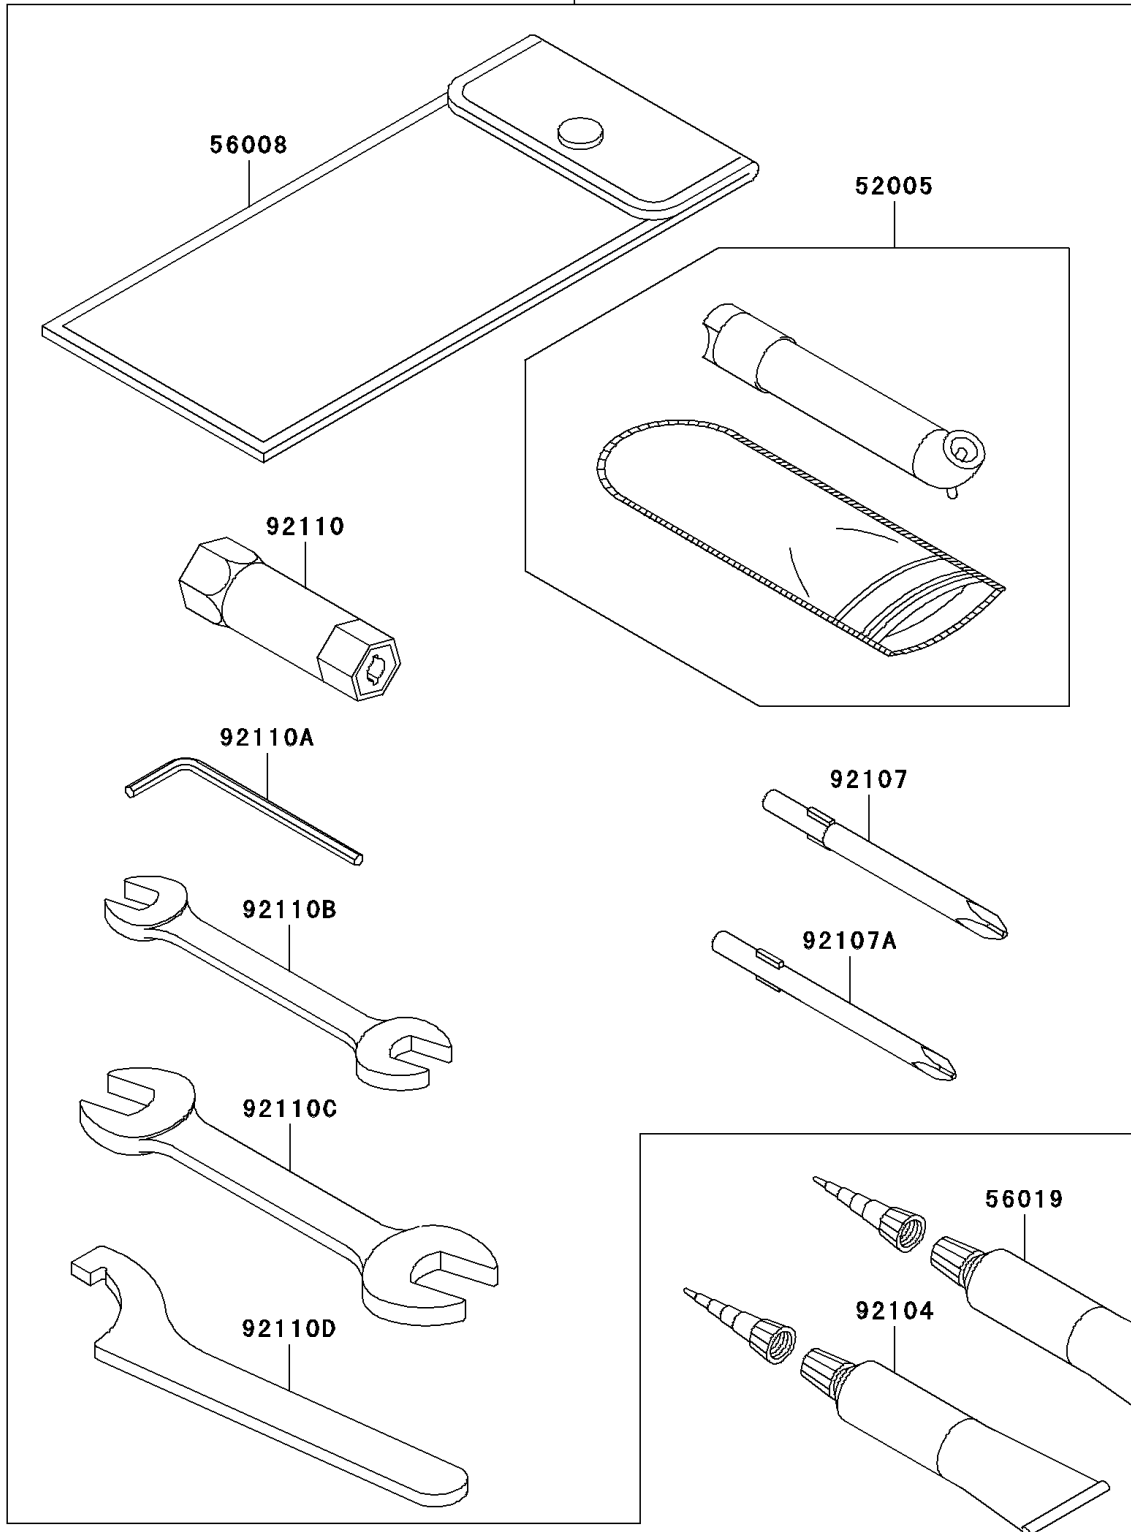

2006 Prairie 360 4X4 Hardwoods Green HD

PARTS DIAGRAM

Owner's Tools

56007

F2810

2006 Prairie 360 4X4 Hardwoods Green HD

PARTS LIST Owner's Tools

ITEM NAME	PART NUMBER	QUANTITY
-----------	-------------	----------
