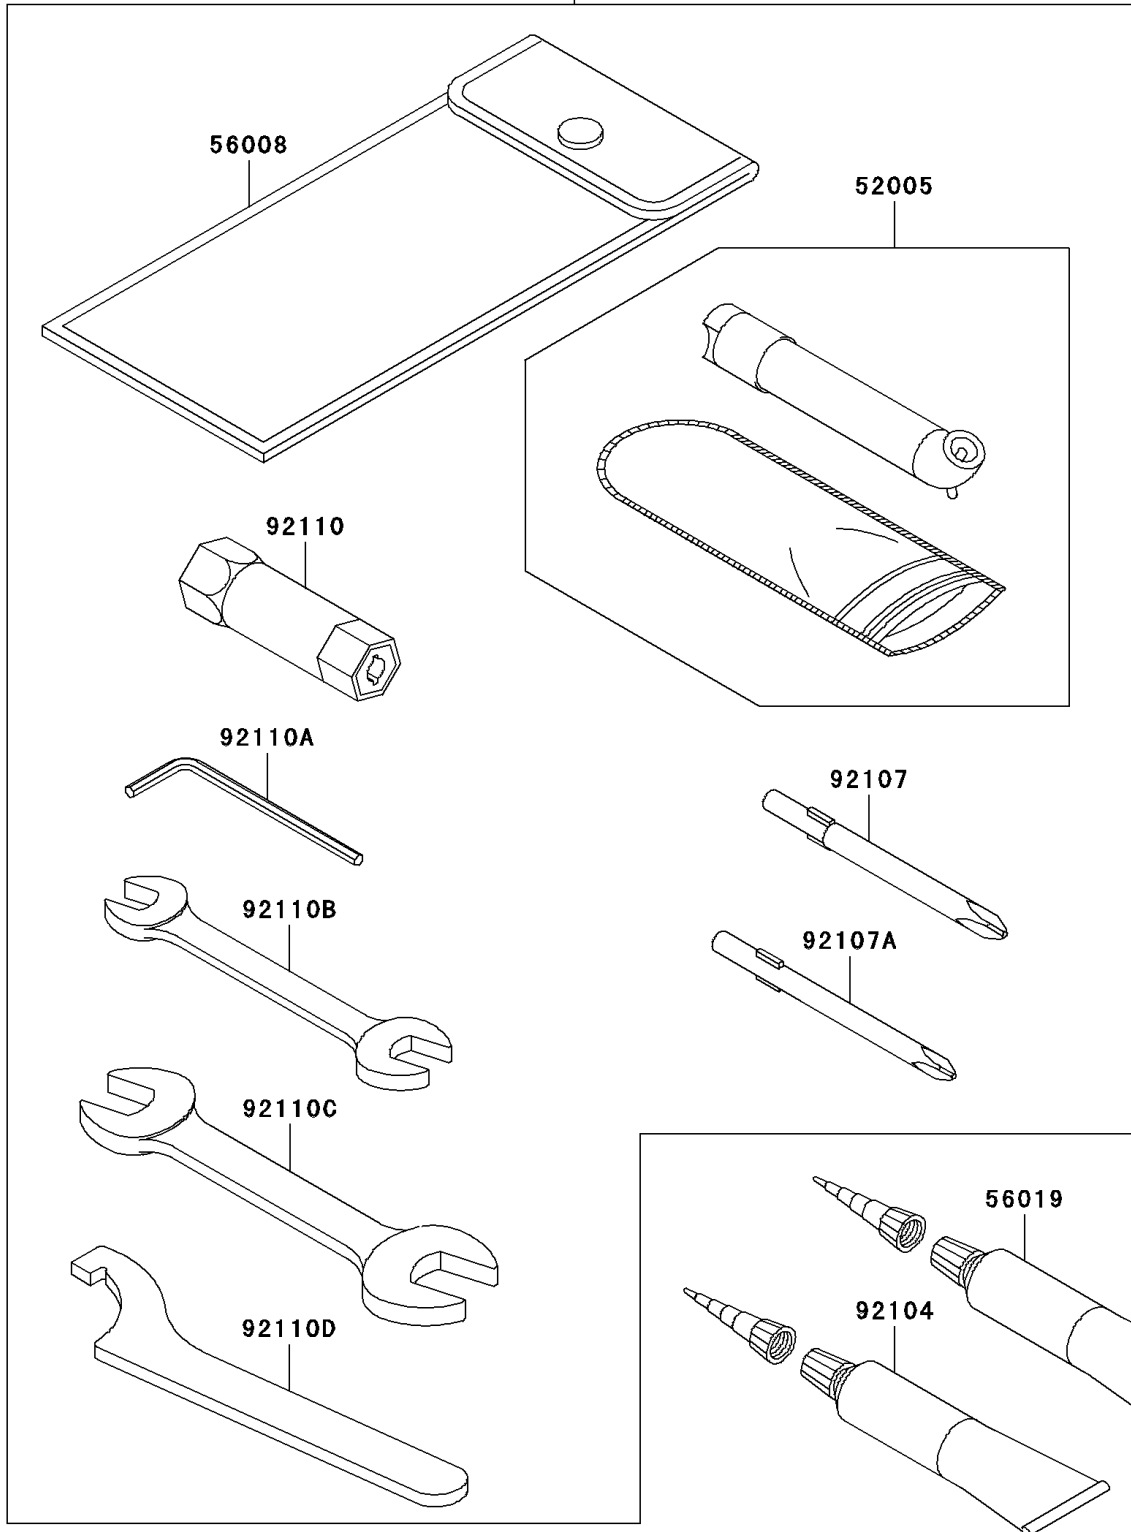

2009 Prairie 360 4X4 Hardwoods Green HD

PARTS DIAGRAM

Owner's Tools

56007

F2810

2009 Prairie 360 4X4 Hardwoods Green HD

Kawasaki
Let the Good Times Roll®

PARTS LIST Owner's Tools

ITEM NAME	PART NUMBER	QUANTITY
GAUGE,AIR (Ref # 52005)	52005-1082	1
TOOL-KIT (Ref # 56007)	56007-1497	1
BAG,TOOL (Ref # 56008)	56008-1007	1
GASKET-LIQUID,TB1211,WHITE (Ref # 56019)	56019-120	1
GASKET-LIQUID,TB1215,GRAY (Ref # 92104)	92104-1065	1
TOOL-DRIVER,#3PHILLIPS (Ref # 92107)	92107-005	1
TOOL-DRIVER,#2PHILLIPS (Ref # 92107A)	92107-1053	1
TOOL-WRENCH,BOX,18MM (Ref # 92110)	92110-1109	1
TOOL-WRENCH,ALLEN,3MM (Ref # 92110A)	92110-1140	1
TOOL-WRENCH,OPEN END,10X12 (Ref # 92110B)	92110-1152	1
TOOL-WRENCH,OPEN END,14X17 (Ref # 92110C)	92110-1153	1
TOOL-WRENCH,HOOK (Ref # 92110D)	92110-1173	1