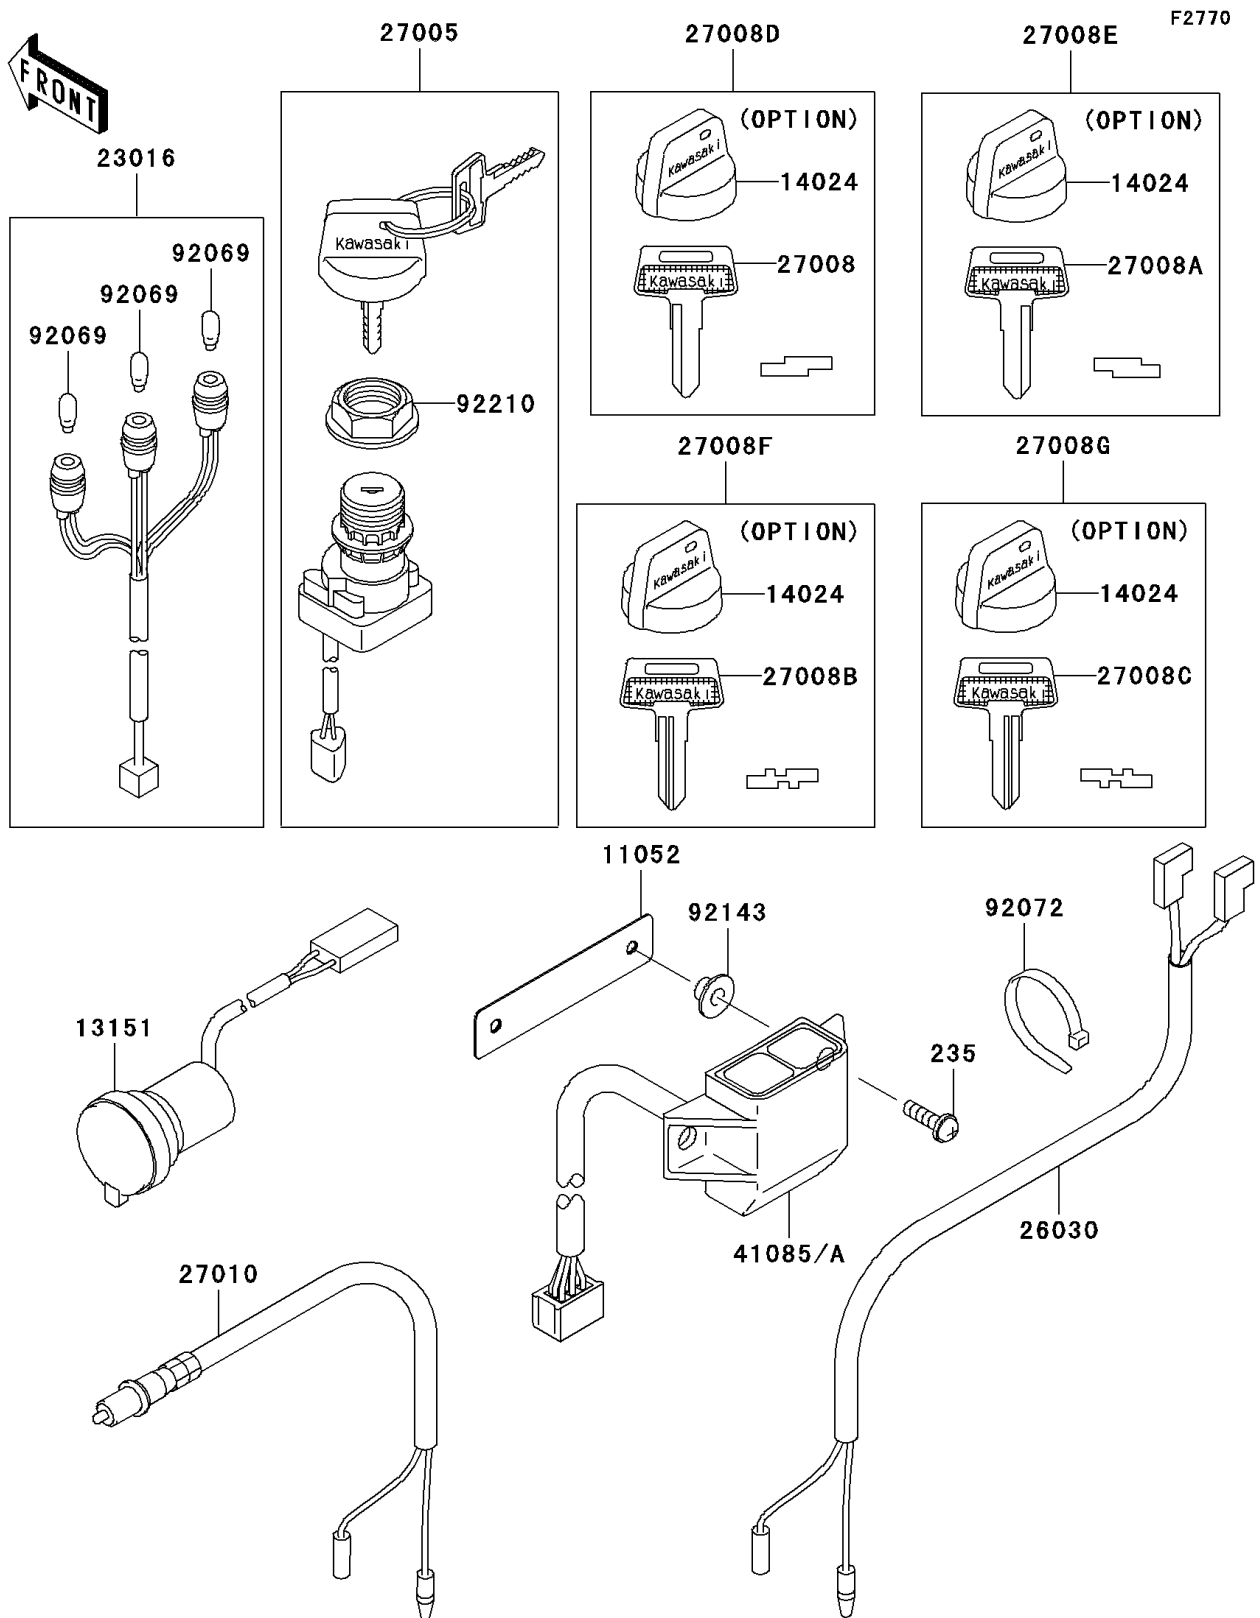

2006 Prairie 360 4X4 Hardwoods Green HD

PARTS DIAGRAM Ignition Switch

2006 Prairie 360 4X4 Hardwoods Green HD

PARTS LIST

Ignition Switch

ITEM NAME	PART NUMBER	QUANTITY
-----------	-------------	----------
