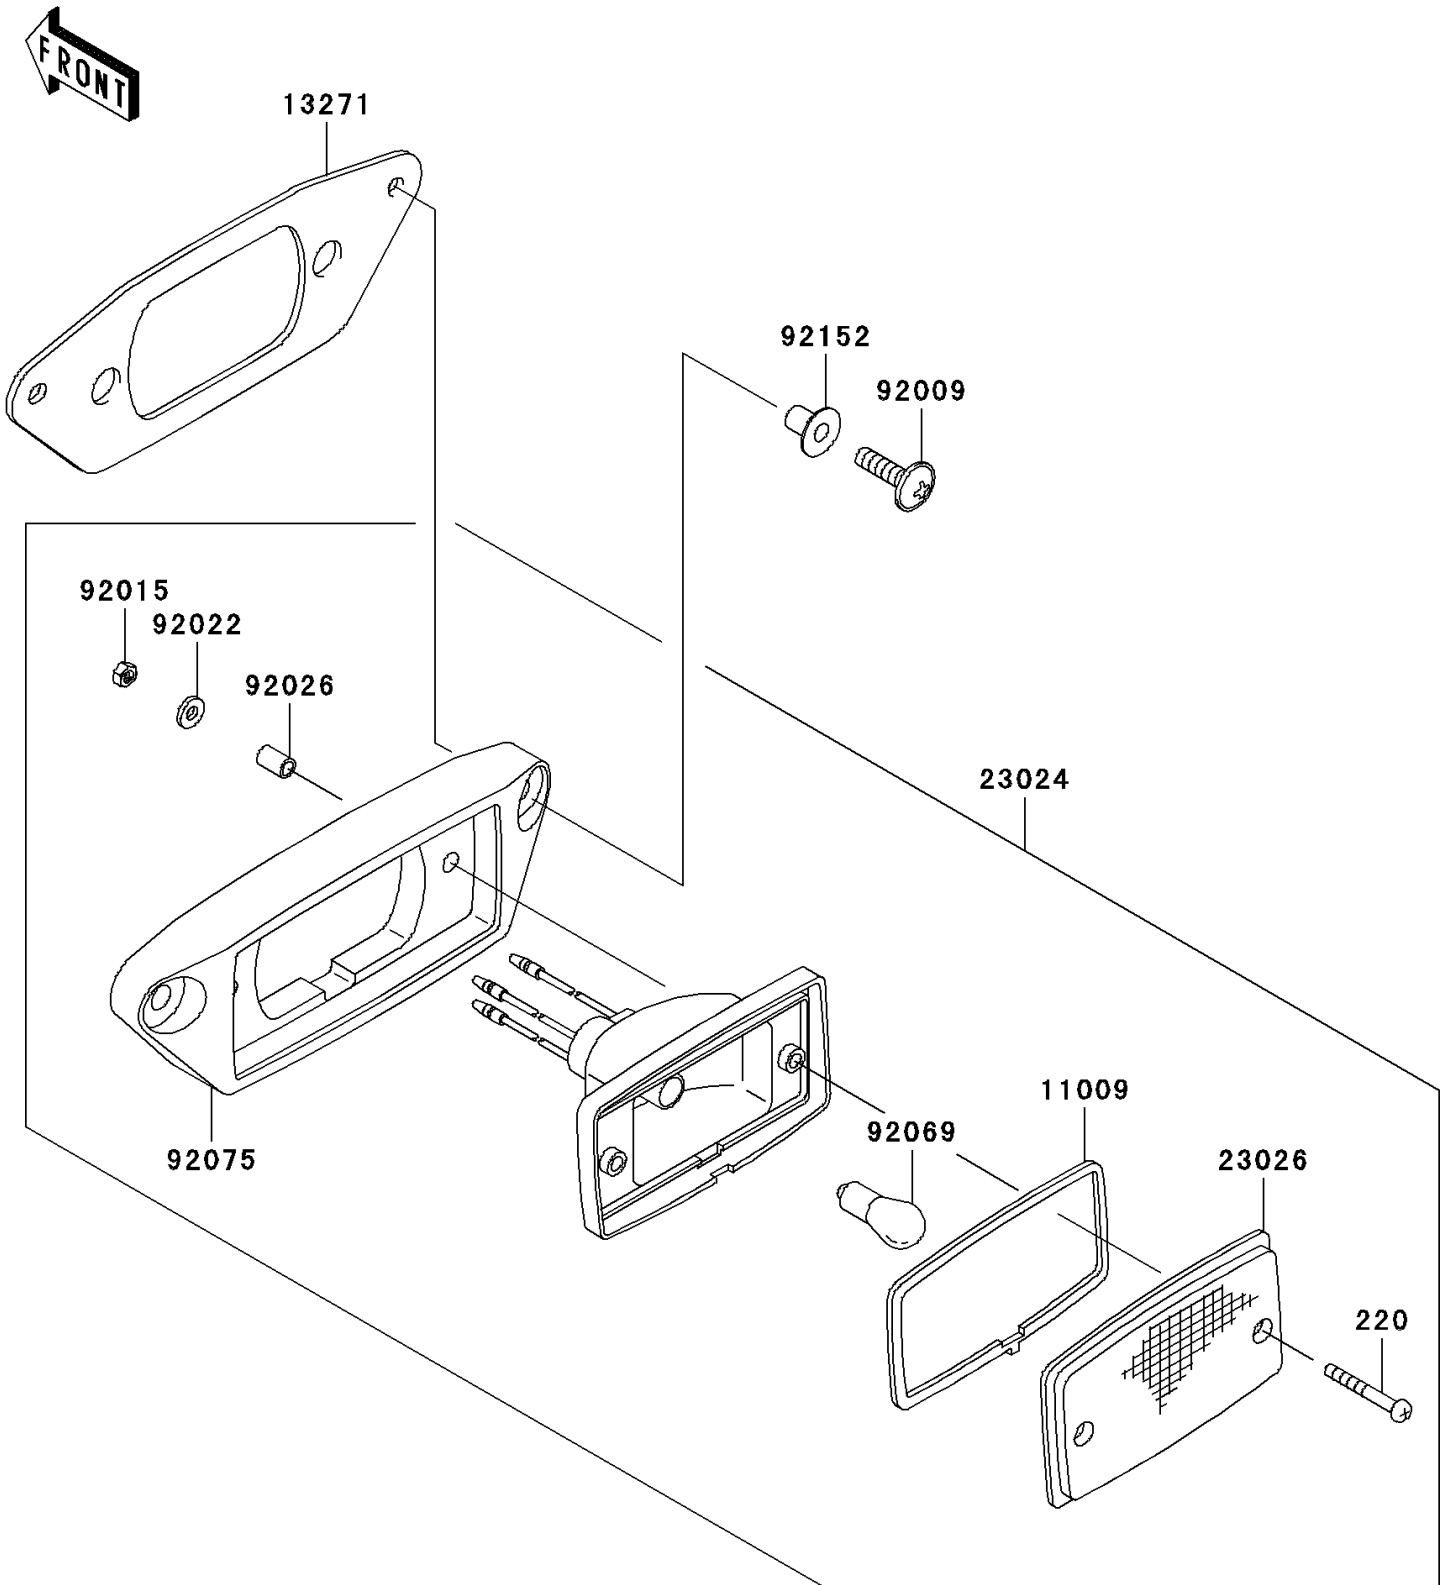

2006 Prairie 360 4X4 Hardwoods Green HD

PARTS DIAGRAM

Taillight(s)

F2720

2006 Prairie 360 4X4 Hardwoods Green HD

PARTS LIST

Taillight(s)

ITEM NAME	PART NUMBER	QUANTITY
-----------	-------------	----------
