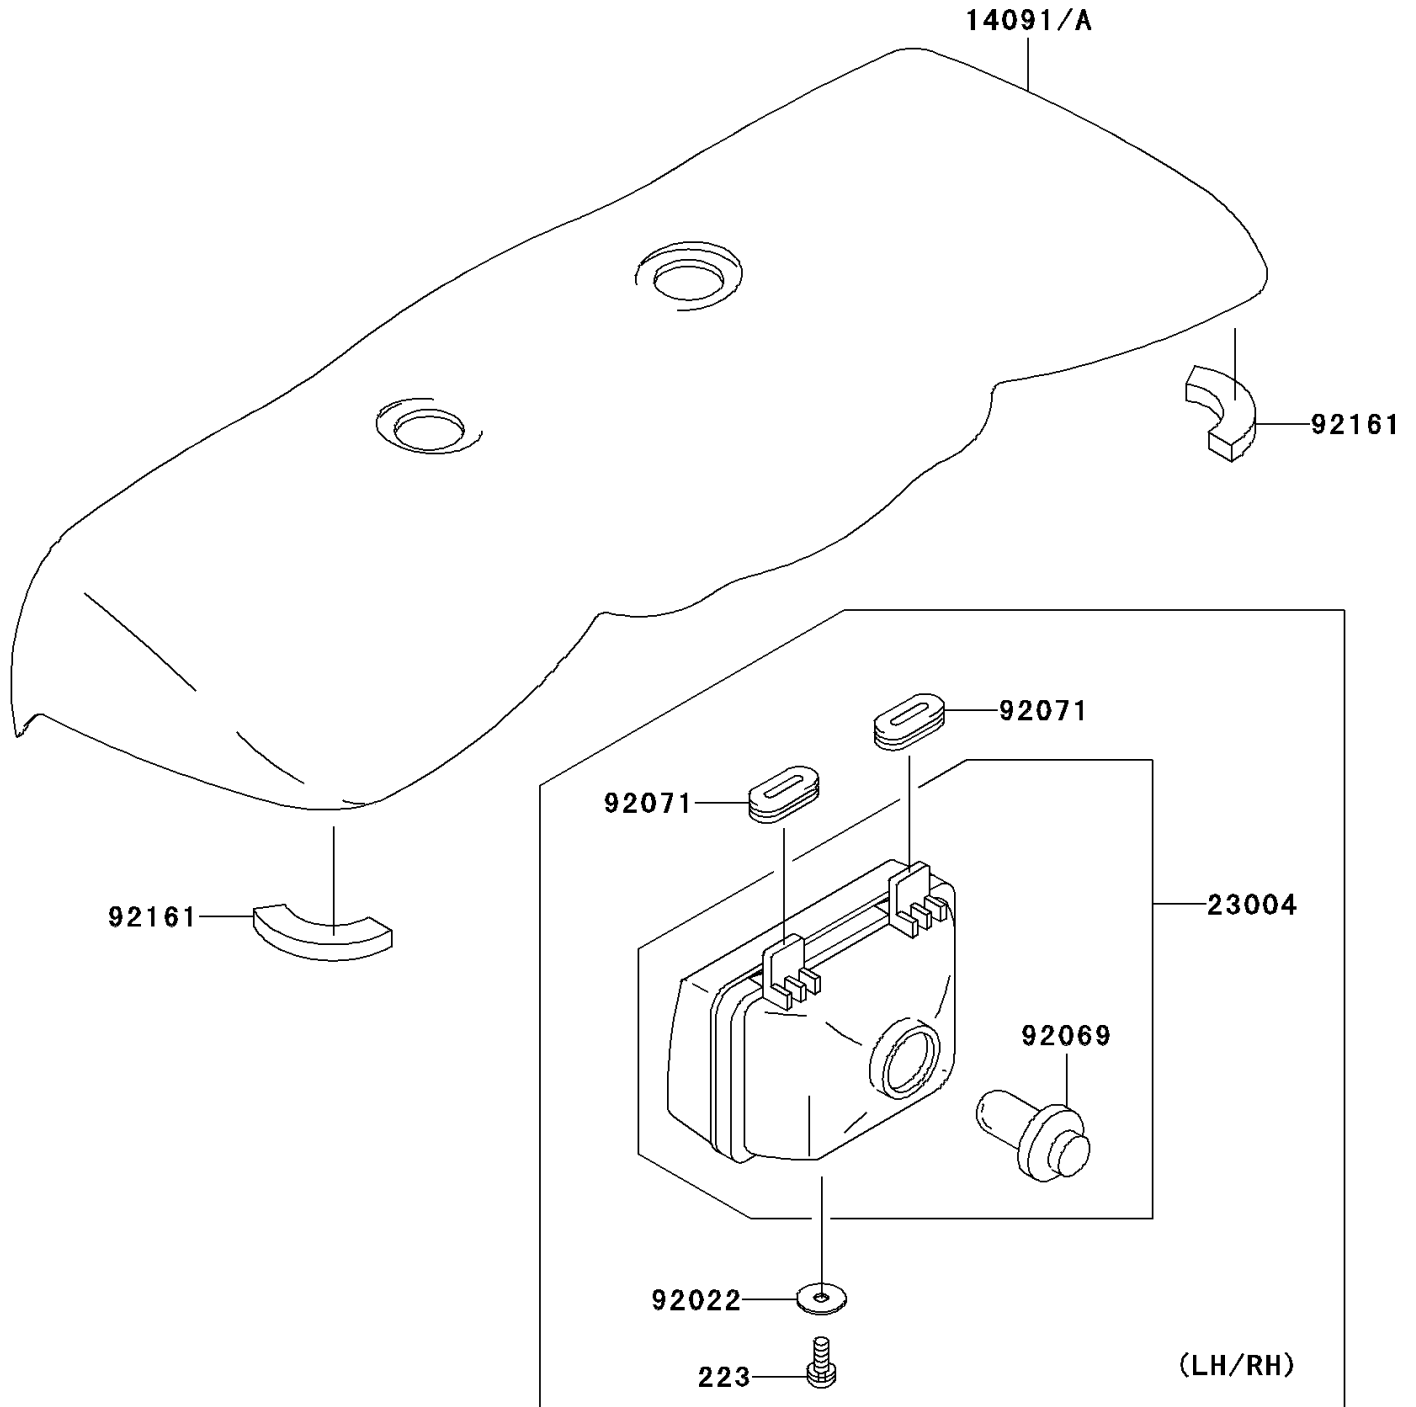

2006 Prairie 360 4X4 Hardwoods Green HD

PARTS DIAGRAM

Headlight(s)

F2710

2006 Prairie 360 4X4 Hardwoods Green HD

PARTS LIST

Headlight(s)

ITEM NAME	PART NUMBER	QUANTITY
-----------	-------------	----------
