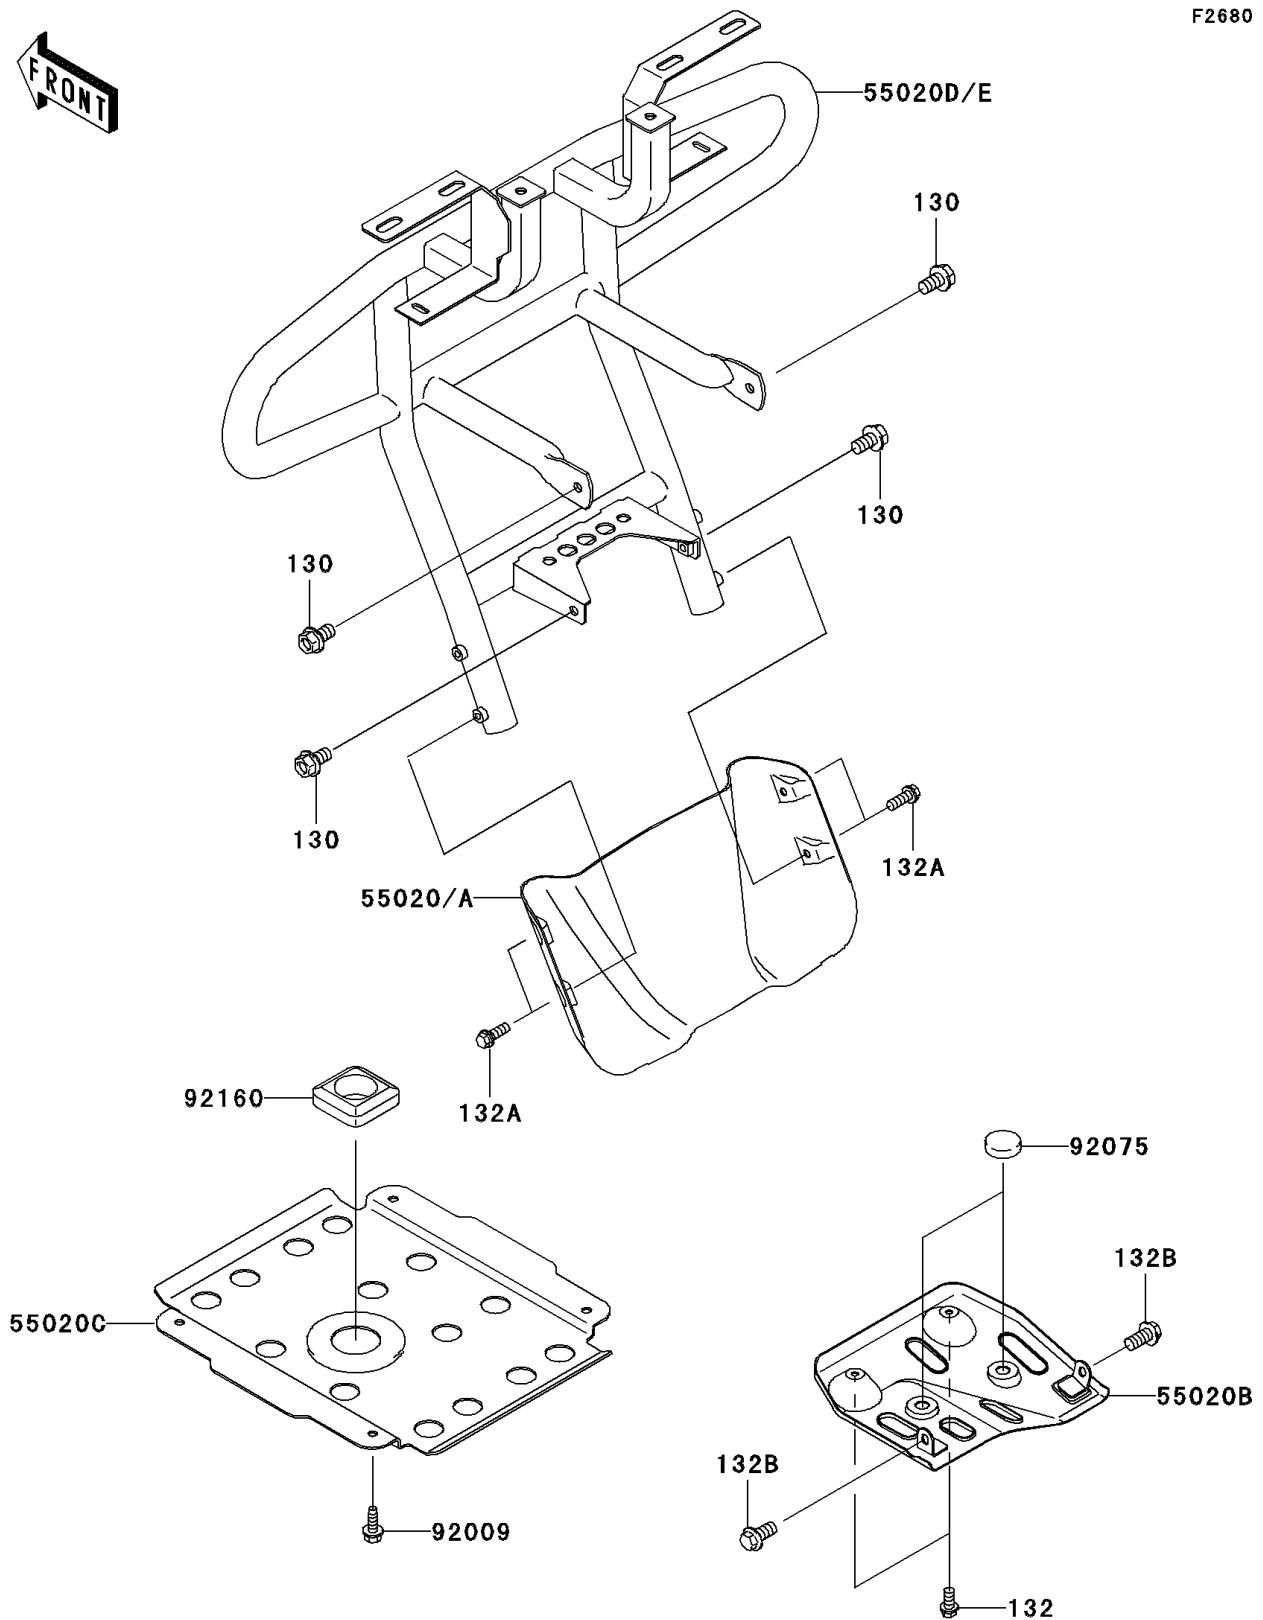

2007 Prairie 360 4X4 Hardwoods Green HD

PARTS DIAGRAM

Guard(s)

F2680

2007 Prairie 360 4X4 Hardwoods Green HD

PARTS LIST

Guard(s)

ITEM NAME	PART NUMBER	QUANTITY
-----------	-------------	----------
