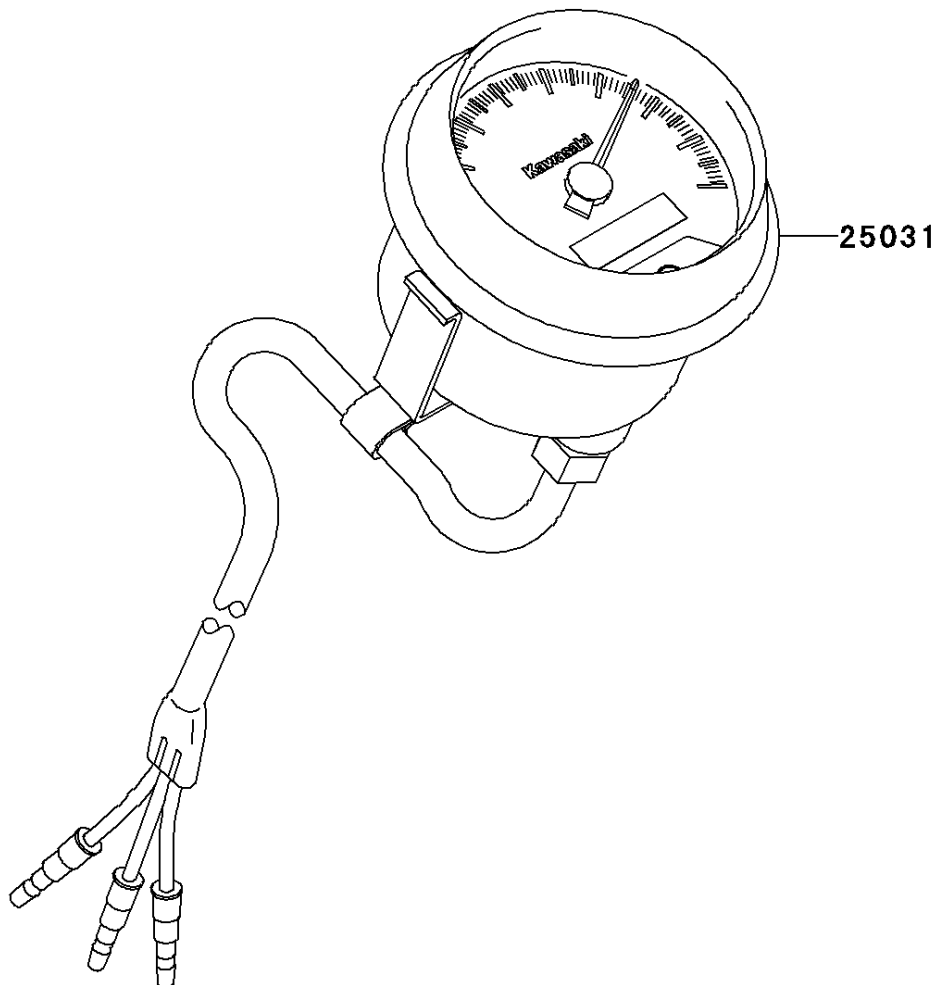

2006 Prairie 360 4X4 Hardwoods Green HD

Kawasaki
Let the Good Times Roll®

PARTS DIAGRAM

Meter(s)(CN)

F2530

2006 Prairie 360 4X4 Hardwoods Green HD

PARTS LIST

Meter(s)(CN)

ITEM NAME

PART NUMBER

QUANTITY
