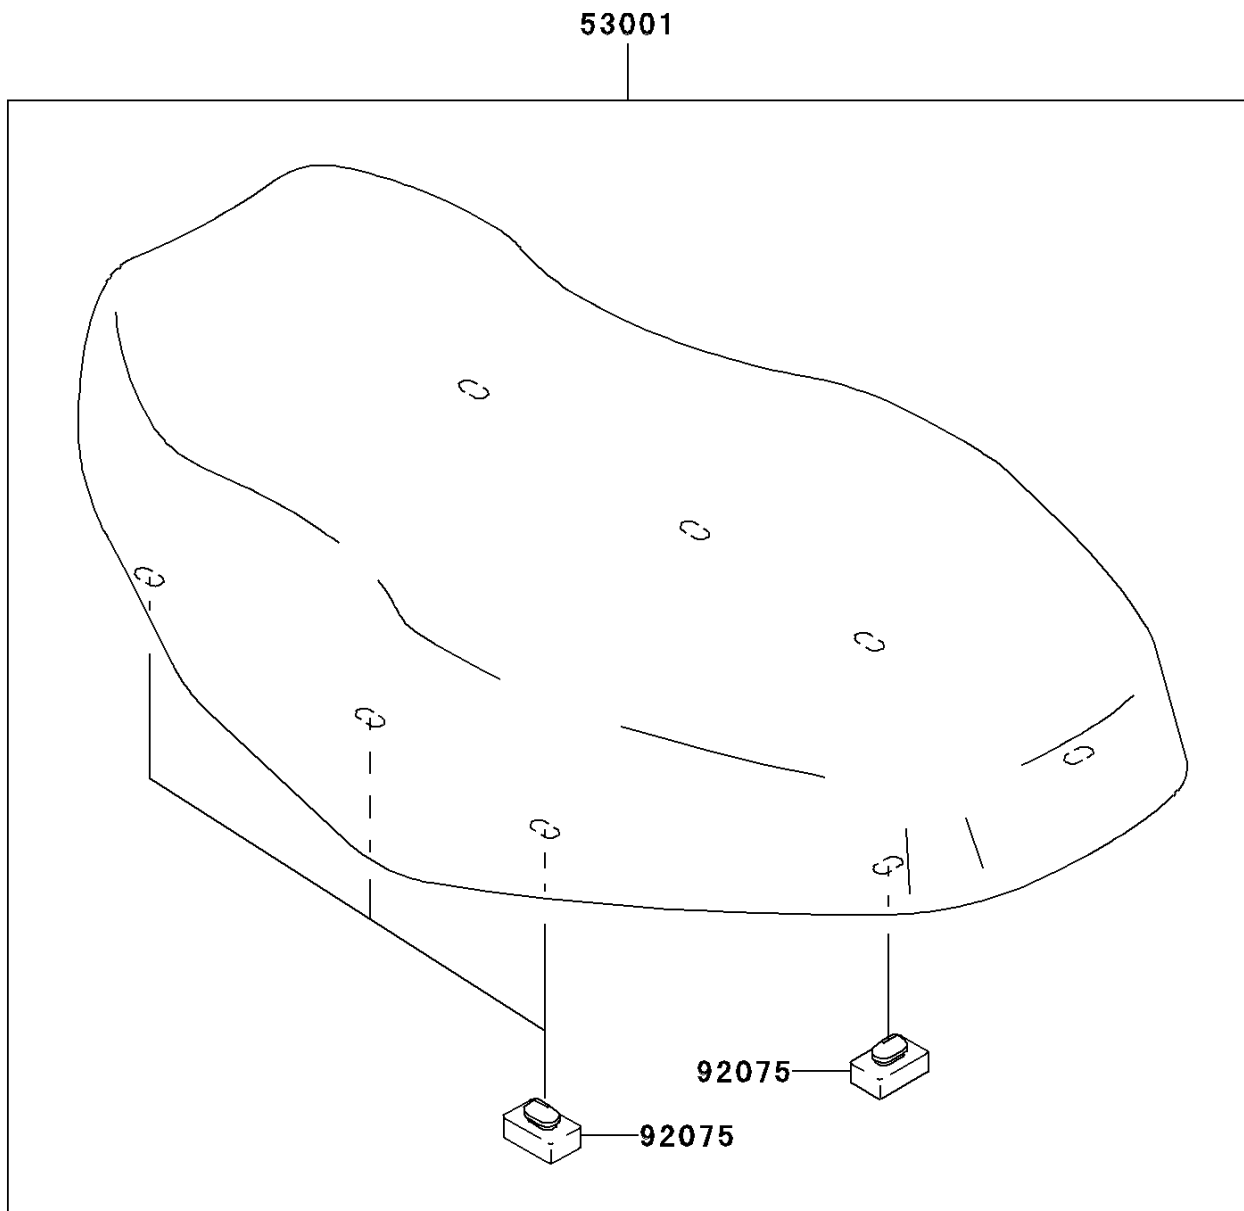

2006 Prairie 360 4X4 Hardwoods Green HD

PARTS DIAGRAM

Seat

F2510

2006 Prairie 360 4X4 Hardwoods Green HD

PARTS LIST

Seat

ITEM NAME	PART NUMBER	QUANTITY
-----------	-------------	----------
