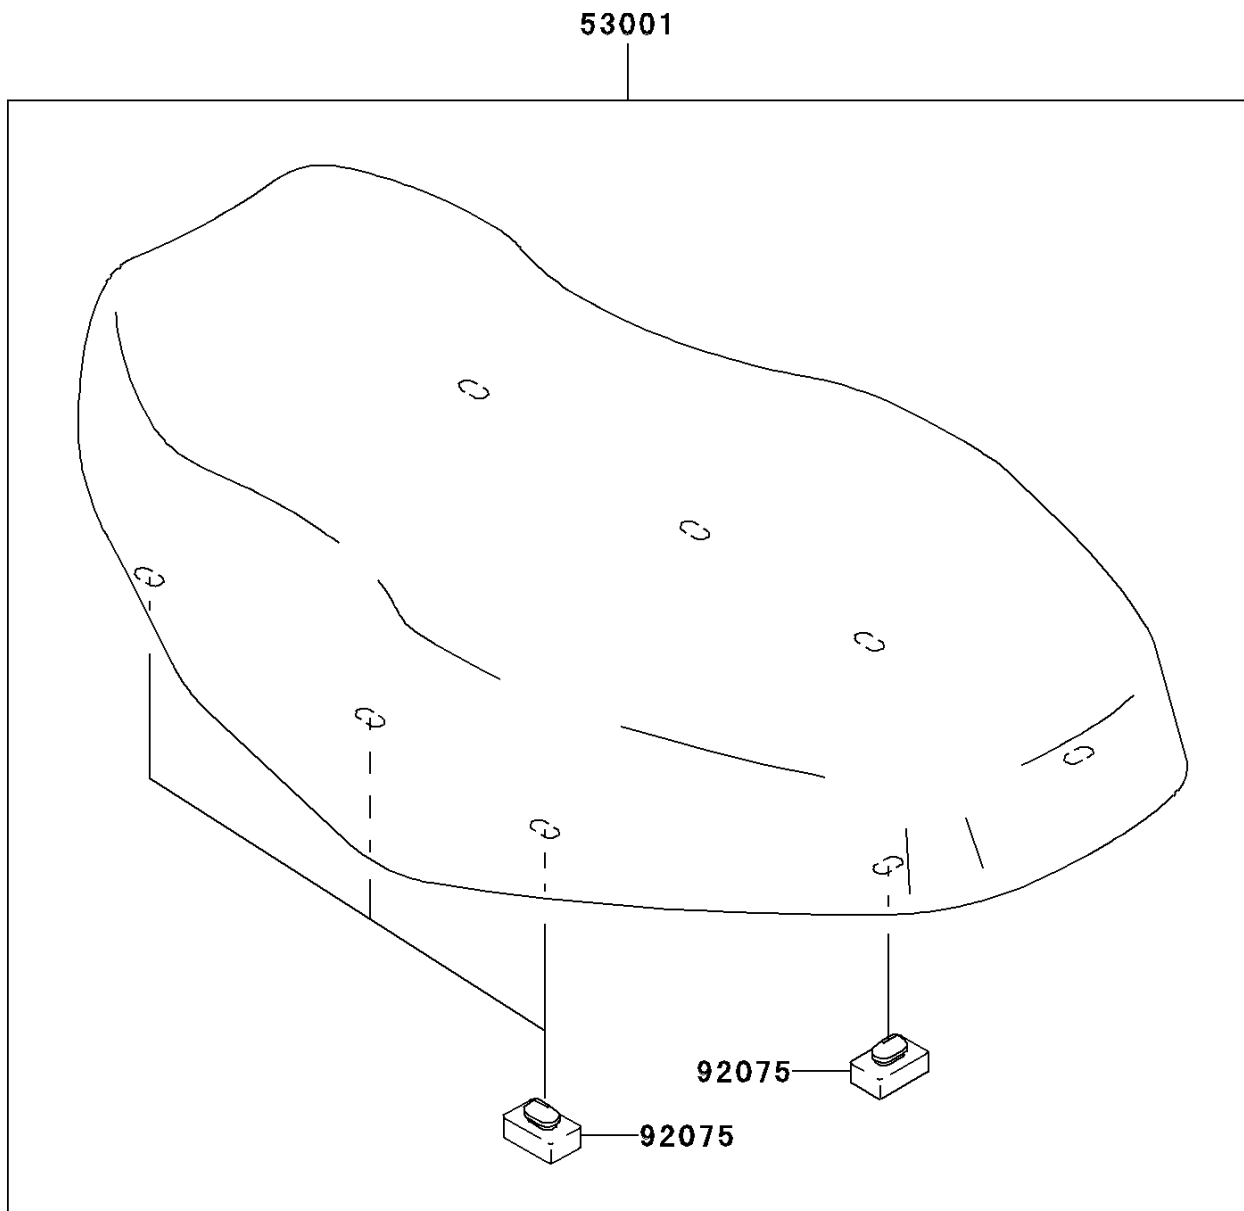

2008 Prairie 360 4X4 Hardwoods Green HD

PARTS DIAGRAM

Seat

F2510

2008 Prairie 360 4X4 Hardwoods Green HD

Kawasaki
Let the Good Times Roll®

PARTS LIST

Seat

ITEM NAME	PART NUMBER	QUANTITY
SEAT-ASSY,S.M.BROWN (Ref # 53001)	53001-7503-MB	1
DAMPER (Ref # 92075)	92075-099	8