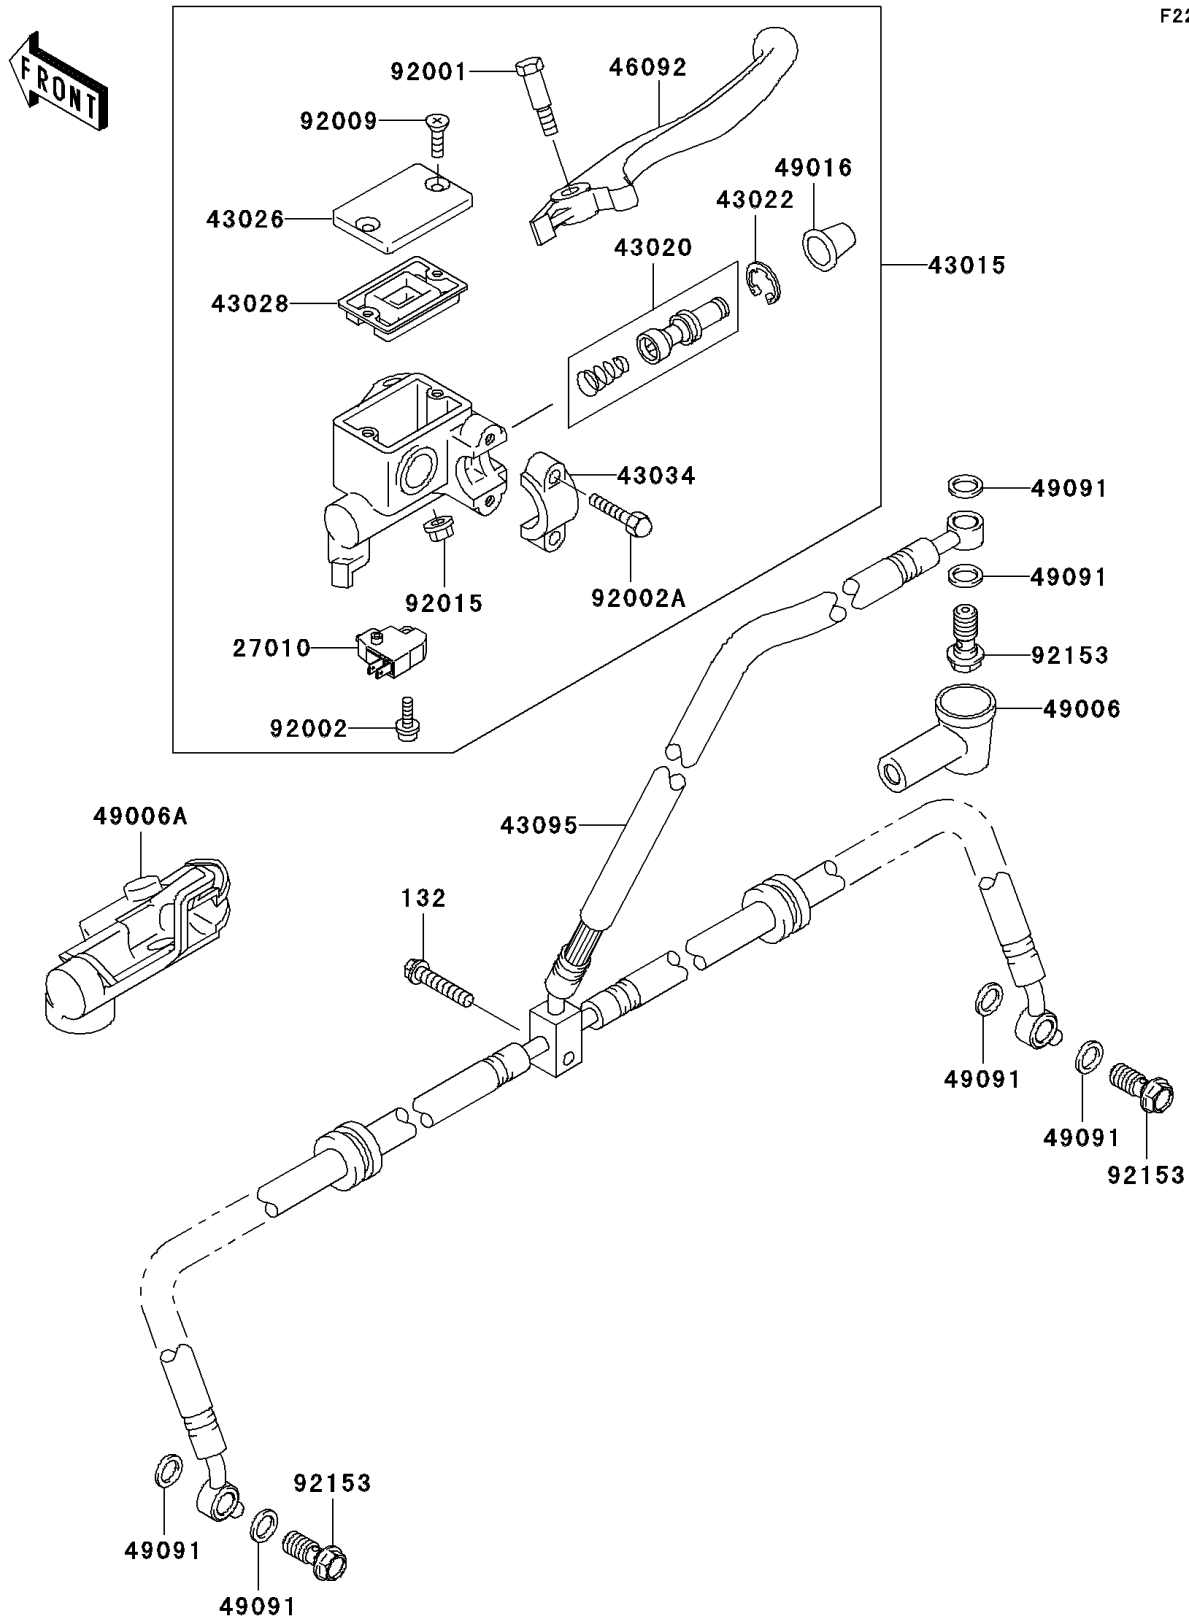

2006 Prairie 360 4X4 Hardwoods Green HD

PARTS DIAGRAM Front Master Cylinder

2006 Prairie 360 4X4 Hardwoods Green HD

PARTS LIST

Front Master Cylinder

ITEM NAME	PART NUMBER	QUANTITY
-----------	-------------	----------
