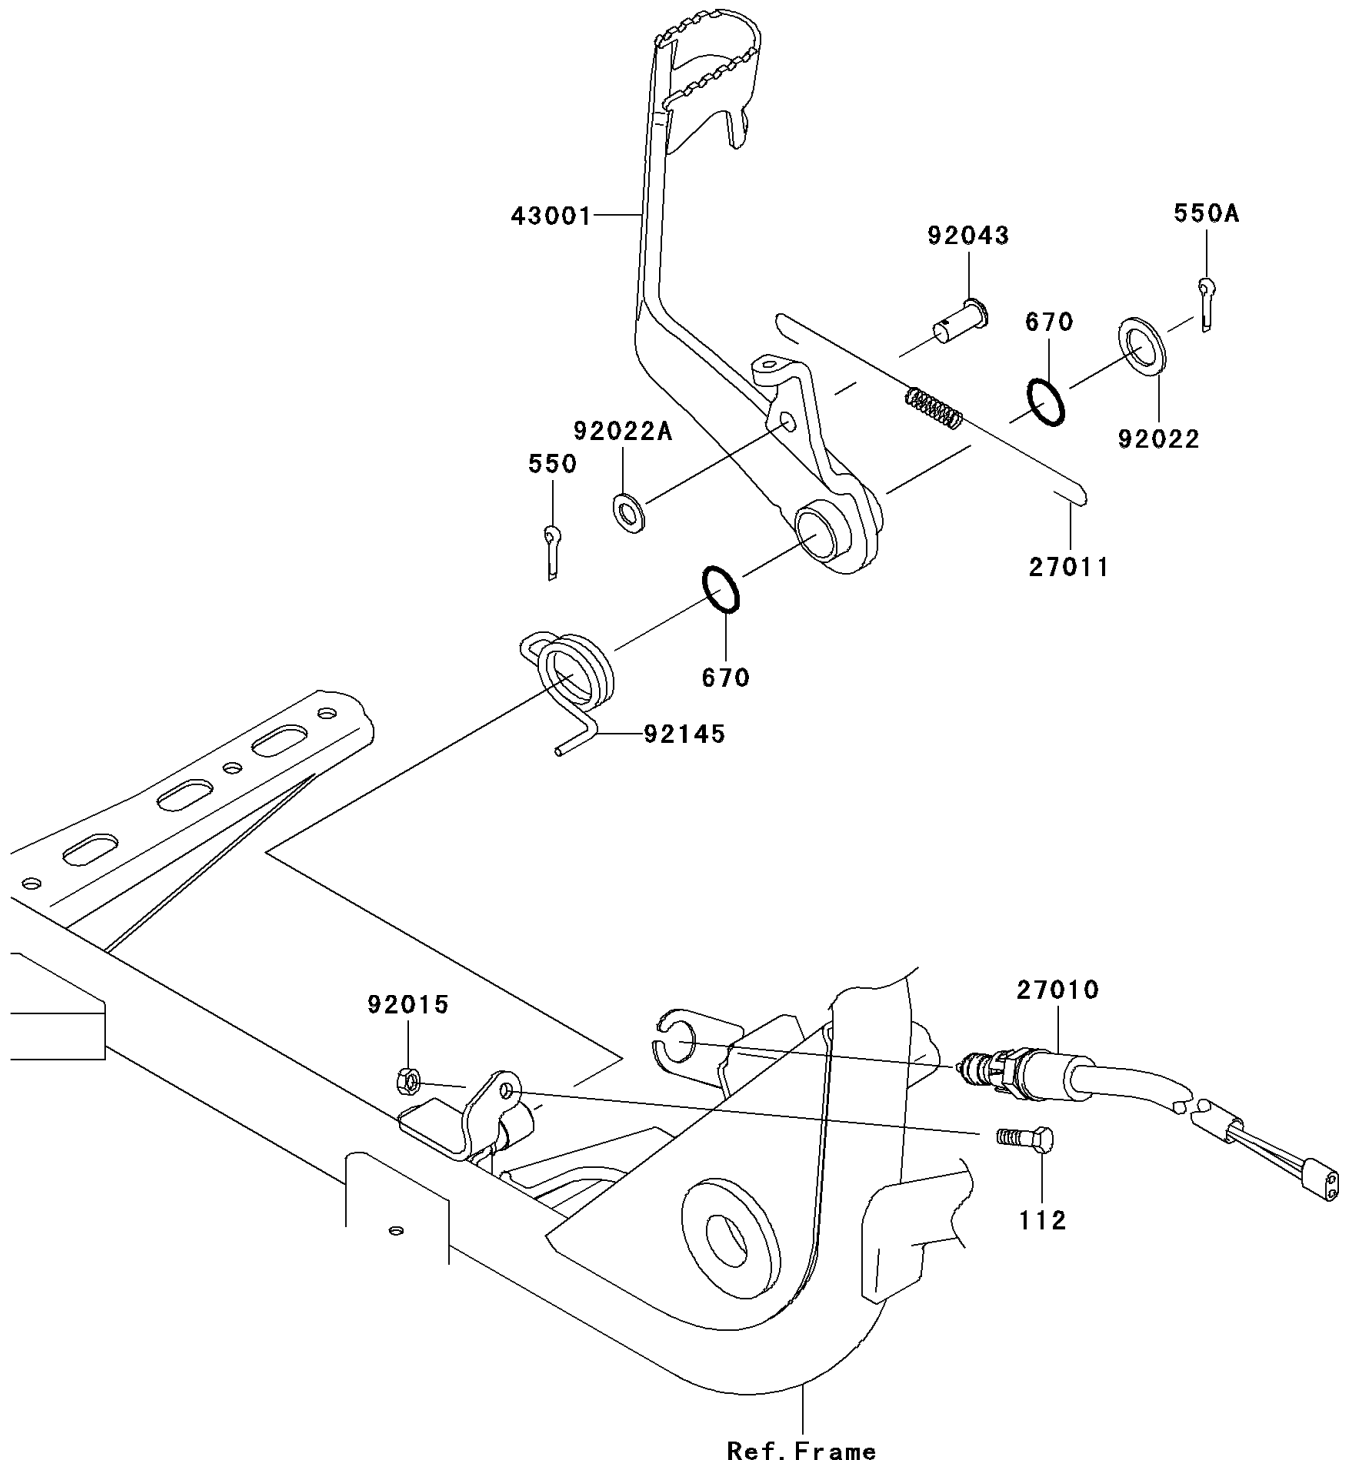

2006 Prairie 360 4X4 Hardwoods Green HD

PARTS DIAGRAM

Brake Pedal

F2260

2006 Prairie 360 4X4 Hardwoods Green HD

PARTS LIST

Brake Pedal

ITEM NAME	PART NUMBER	QUANTITY
-----------	-------------	----------
