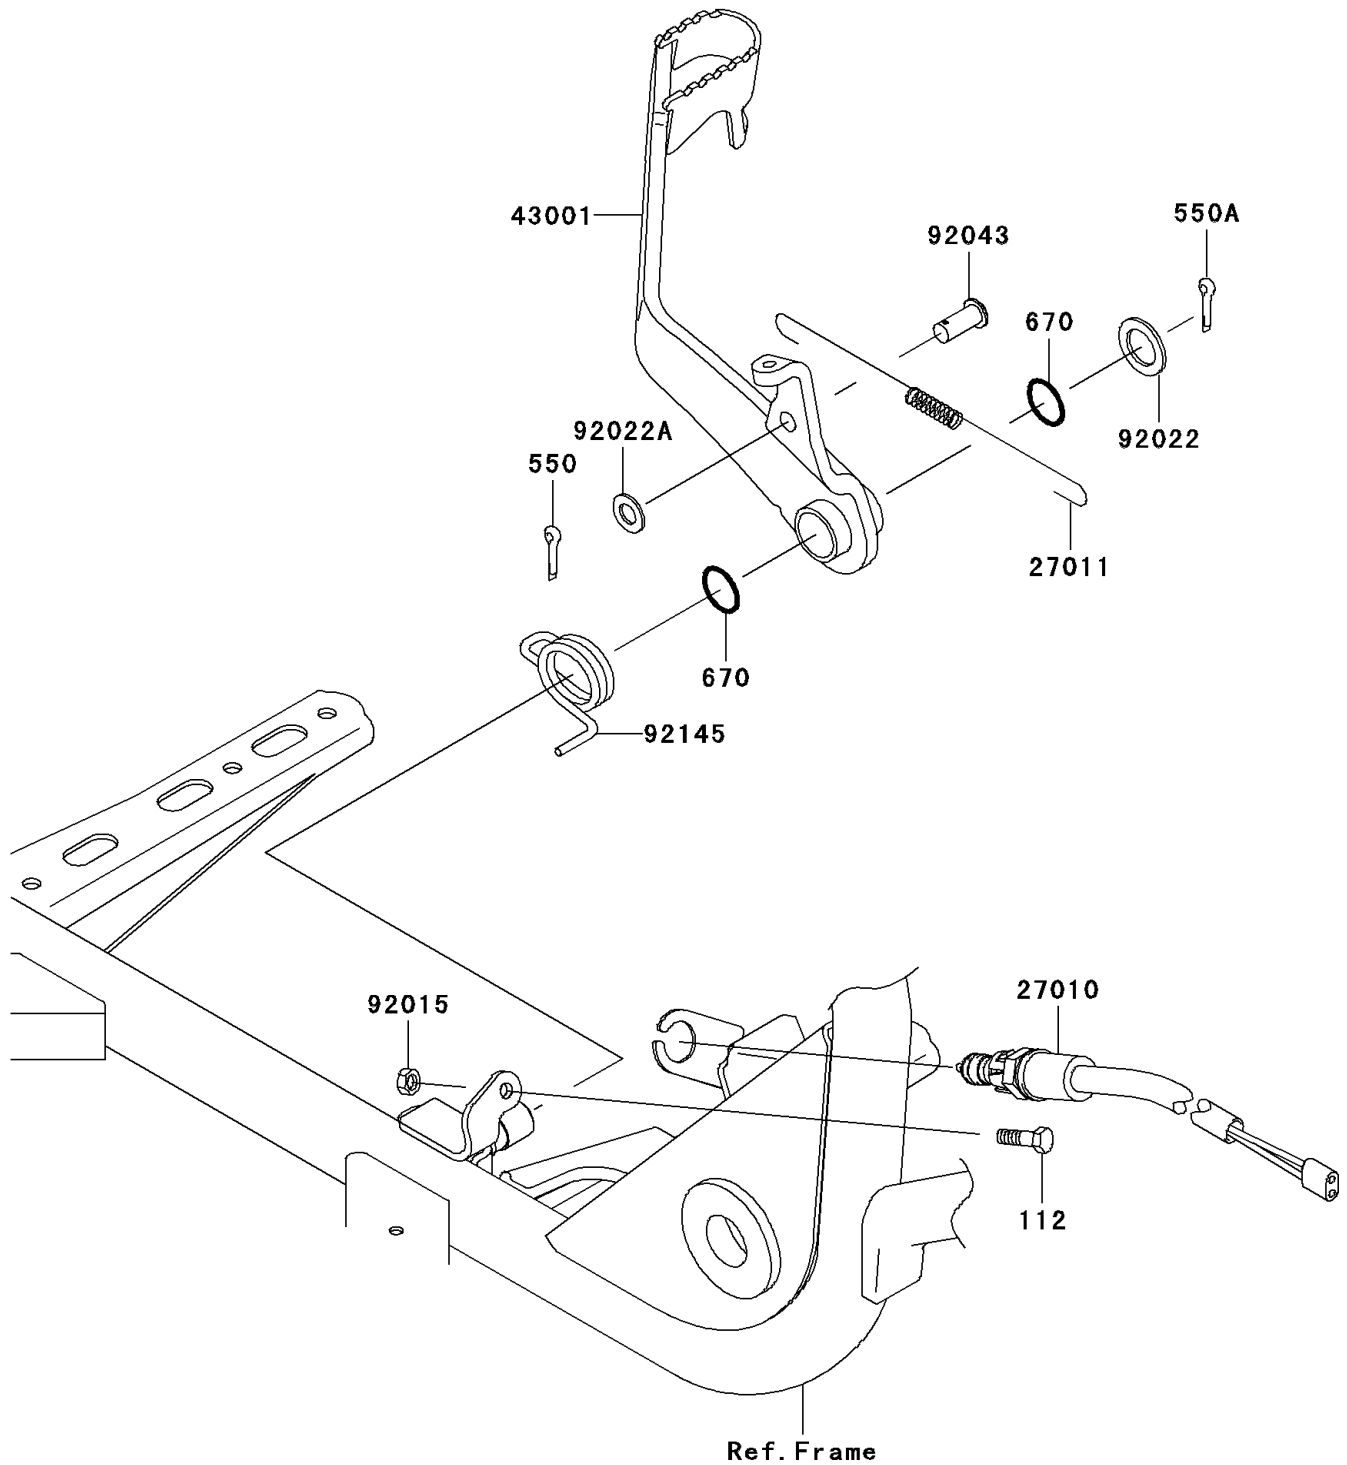

2009 Prairie 360 4X4 Hardwoods Green HD

PARTS DIAGRAM

Brake Pedal

F2260

2009 Prairie 360 4X4 Hardwoods Green HD

Kawasaki
Let the Good Times Roll®

PARTS LIST

Brake Pedal

ITEM NAME	PART NUMBER	QUANTITY
BOLT-UPSET,6X22 (Ref # 112)	112AA0622	1
PIN-COTTER,2.0X15 (Ref # 550)	550AA2015	1
PIN-COTTER,2.0X22 (Ref # 550A)	550AA2022	1
O RING,15MM (Ref # 670)	670B2015	2
SWITCH,BRAKE (Ref # 27010)	27010-1494	1
SPRING,BRAKE LAMP SWITCH (Ref # 27011)	27011-015	1
LEVER-BRAKE,PEDAL (Ref # 43001)	43001-7501	1
NUT,6MM (Ref # 92015)	92015-1410	1
WASHER,15.5X24X1.6 (Ref # 92022)	92022-1049	1
WASHER,8.5X16X1.2 (Ref # 92022A)	92022-1582	1
PIN,8X16 (Ref # 92043)	92043-1013	1
SPRING,BRAKE PEDAL RETURN (Ref # 92145)	92145-7503	1