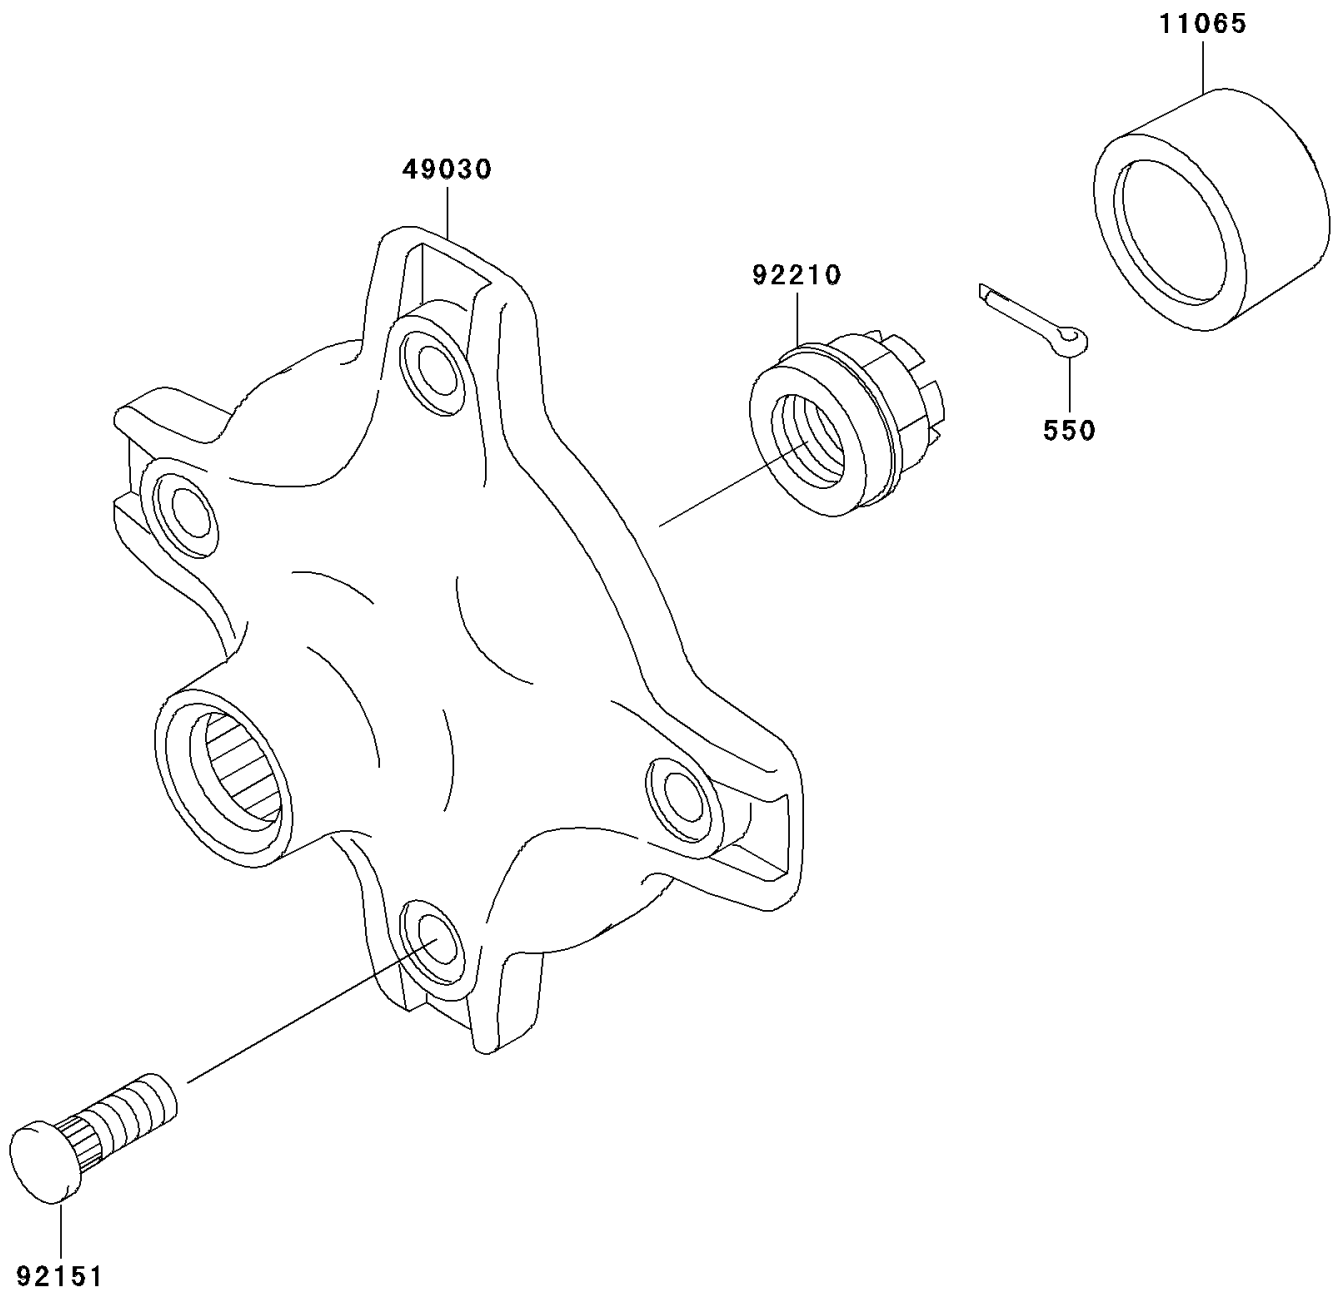

2009 Prairie 360 4X4 Hardwoods Green HD

PARTS DIAGRAM

Rear Hub

F2240

2009 Prairie 360 4X4 Hardwoods Green HD

Kawasaki
Let the Good Times Roll®

PARTS LIST

Rear Hub

ITEM NAME	PART NUMBER	QUANTITY
PIN-COTTER,4.0X25 (Ref # 550)	550AA4025	2
CAP,WHEEL (Ref # 11065)	11065-1153	2
HUB,RR (Ref # 49030)	49030-7507	2
BOLT,10X29.5 (Ref # 92151)	92151-1392	8
NUT,CASTLE,20MM (Ref # 92210)	92210-1381	2