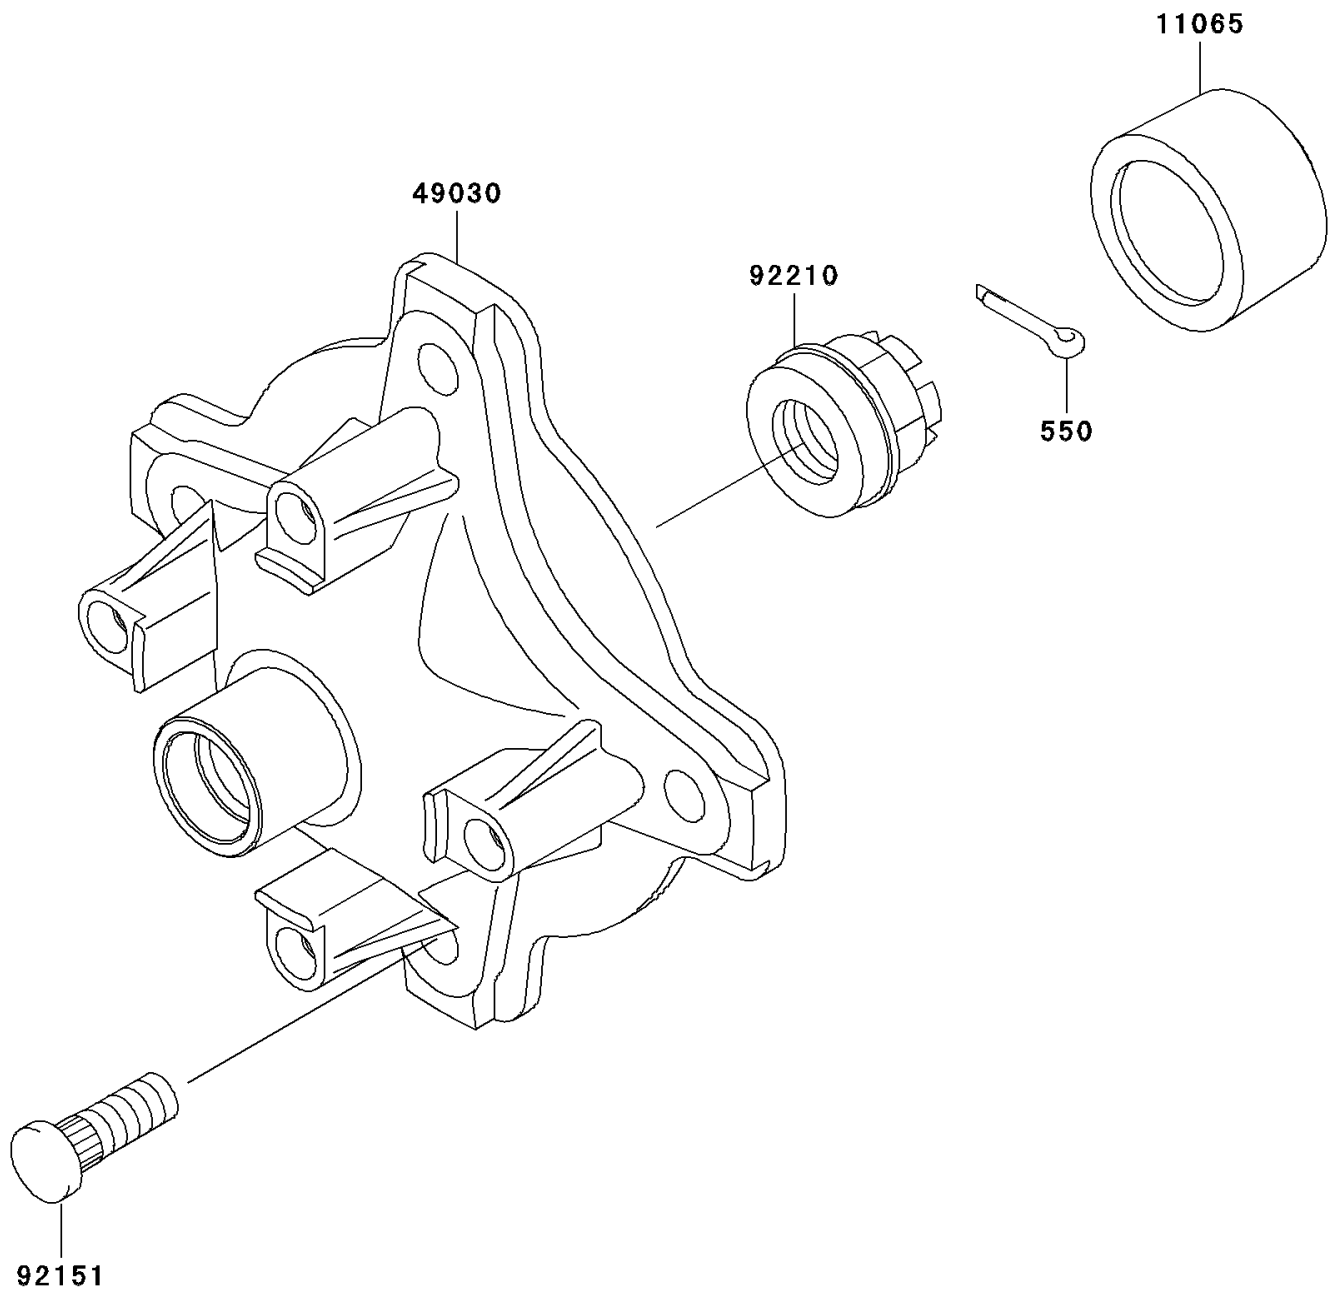

2008 Prairie 360 4X4 Hardwoods Green HD

Kawasaki
Let the Good Times Roll®

PARTS DIAGRAM

Front Hub

F2230

2008 Prairie 360 4X4 Hardwoods Green HD

Kawasaki
Let the Good Times Roll®

PARTS LIST

Front Hub

| ITEM NAME | PART NUMBER | QUANTITY |
|-------------------------------|-------------|----------|
| PIN-COTTER,4.0X25 (Ref # 550) | 550AA4025 | 2 |
| CAP,WHEEL (Ref # 11065) | 11065-1153 | 2 |
| HUB,FR (Ref # 49030) | 49030-7508 | 2 |
| BOLT,10X29.5 (Ref # 92151) | 92151-1392 | 8 |
| NUT,CASTLE,18MM (Ref # 92210) | 92210-1349 | 2 |