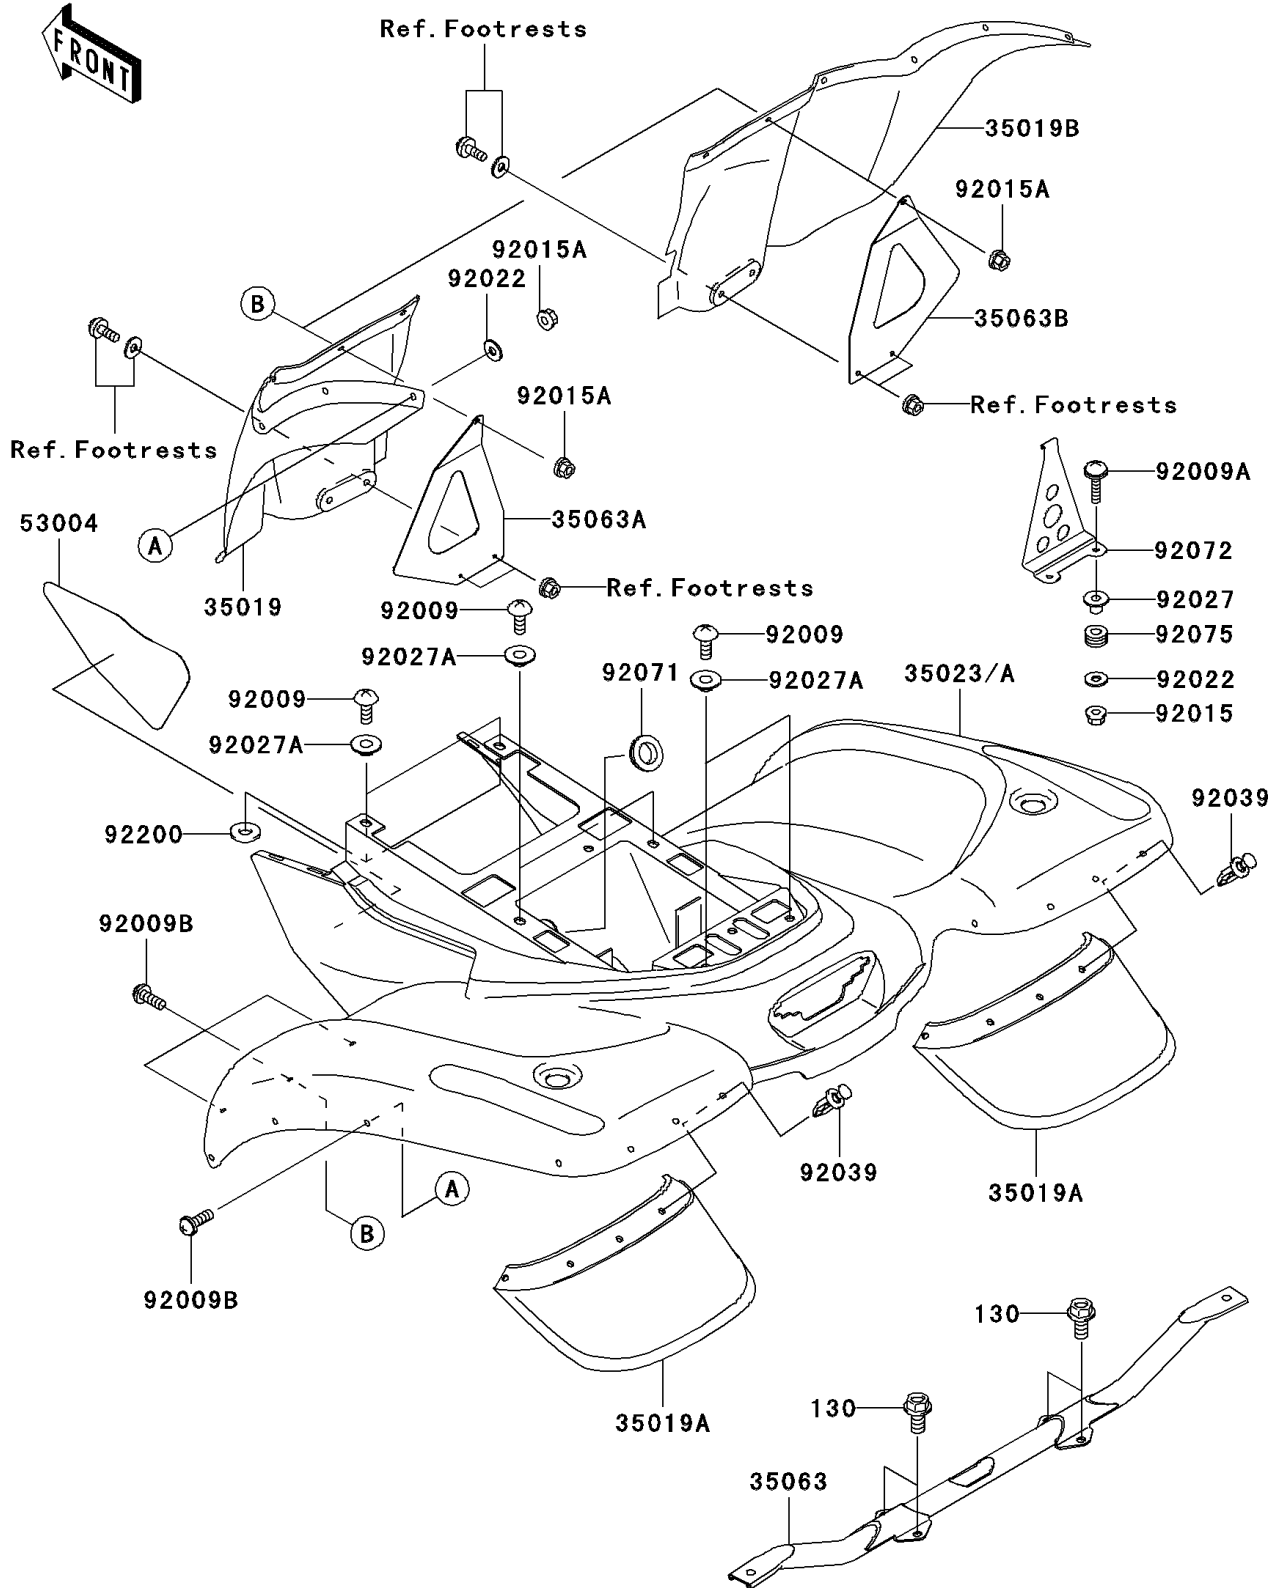

2006 Prairie 360 4X4 Hardwoods Green HD

PARTS DIAGRAM

Rear Fender(s)

F2172

2006 Prairie 360 4X4 Hardwoods Green HD

PARTS LIST

Rear Fender(s)

ITEM NAME	PART NUMBER	QUANTITY
-----------	-------------	----------
