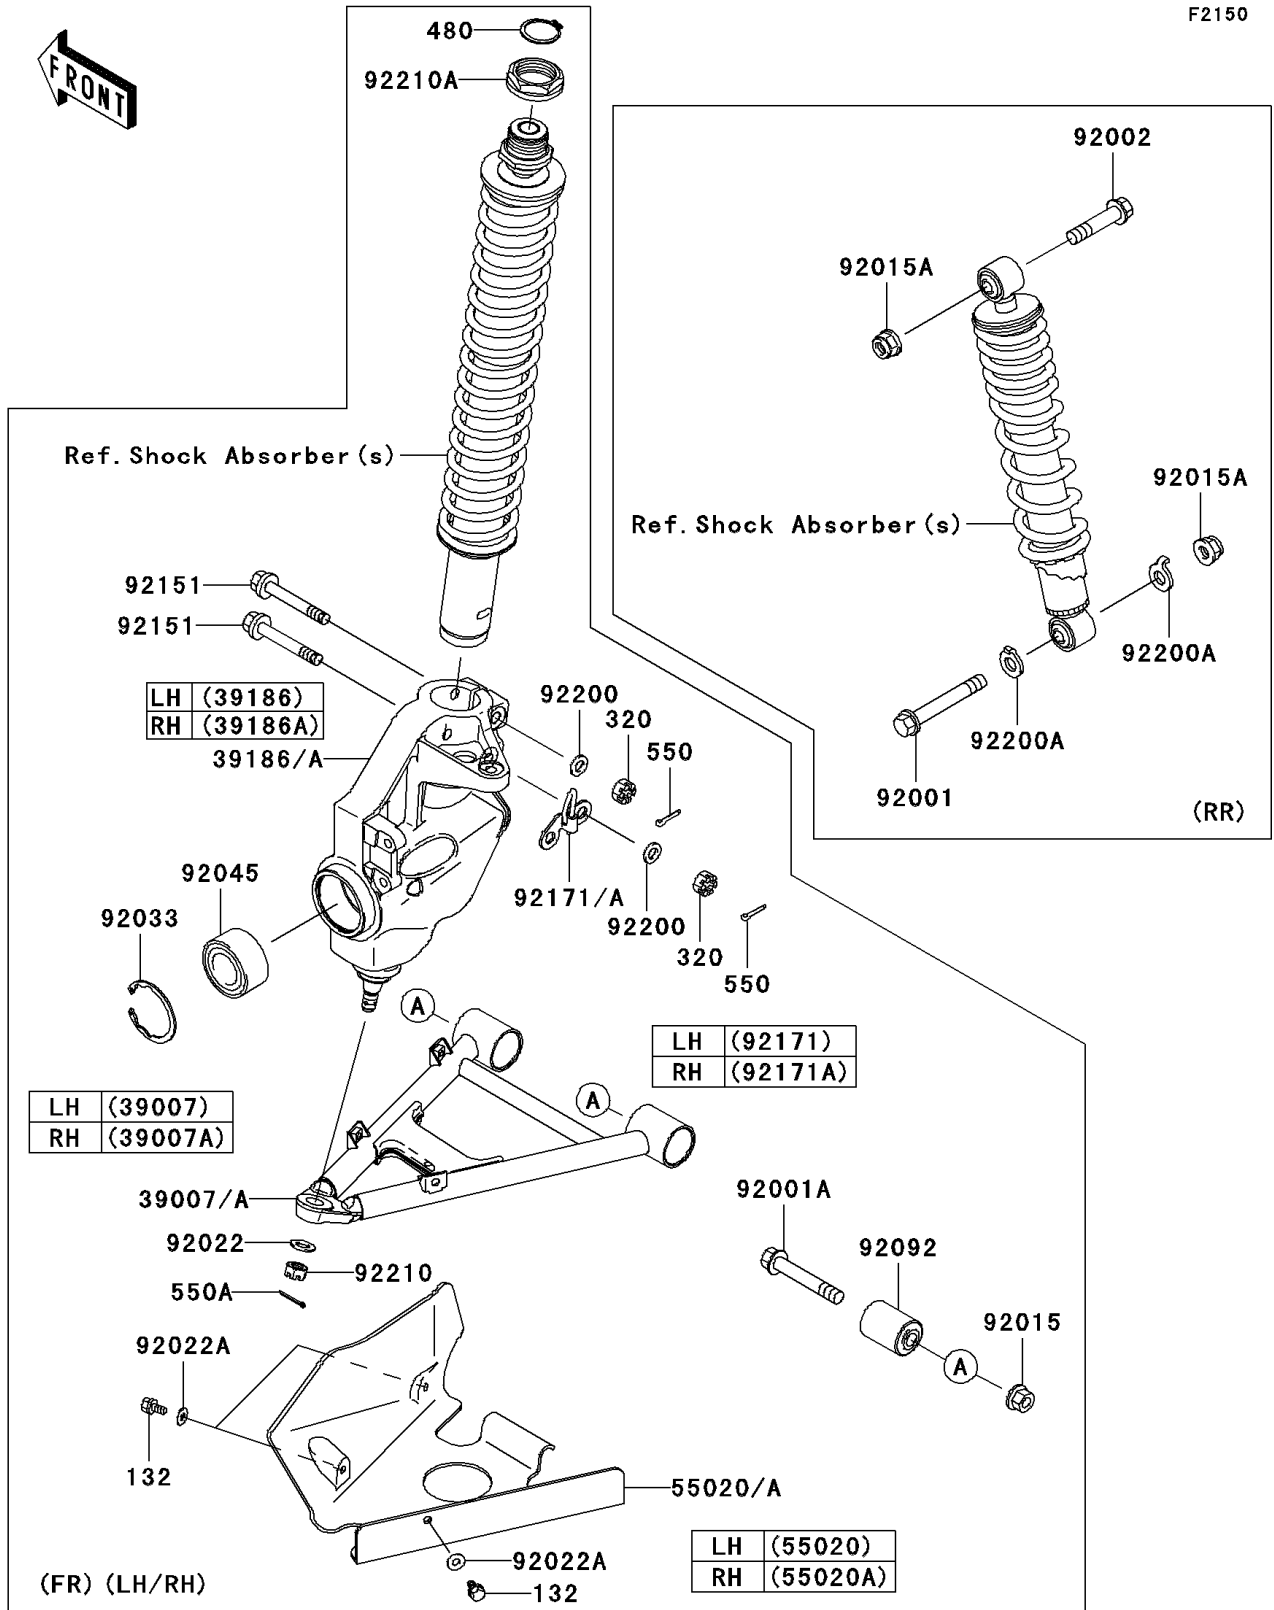

2010 Prairie 360 4X4 Realtree APG HD

PARTS DIAGRAM

Suspension

2010 Prairie 360 4X4 Realtree APG HD

PARTS LIST

Suspension

ITEM NAME	PART NUMBER	QUANTITY
-----------	-------------	----------
