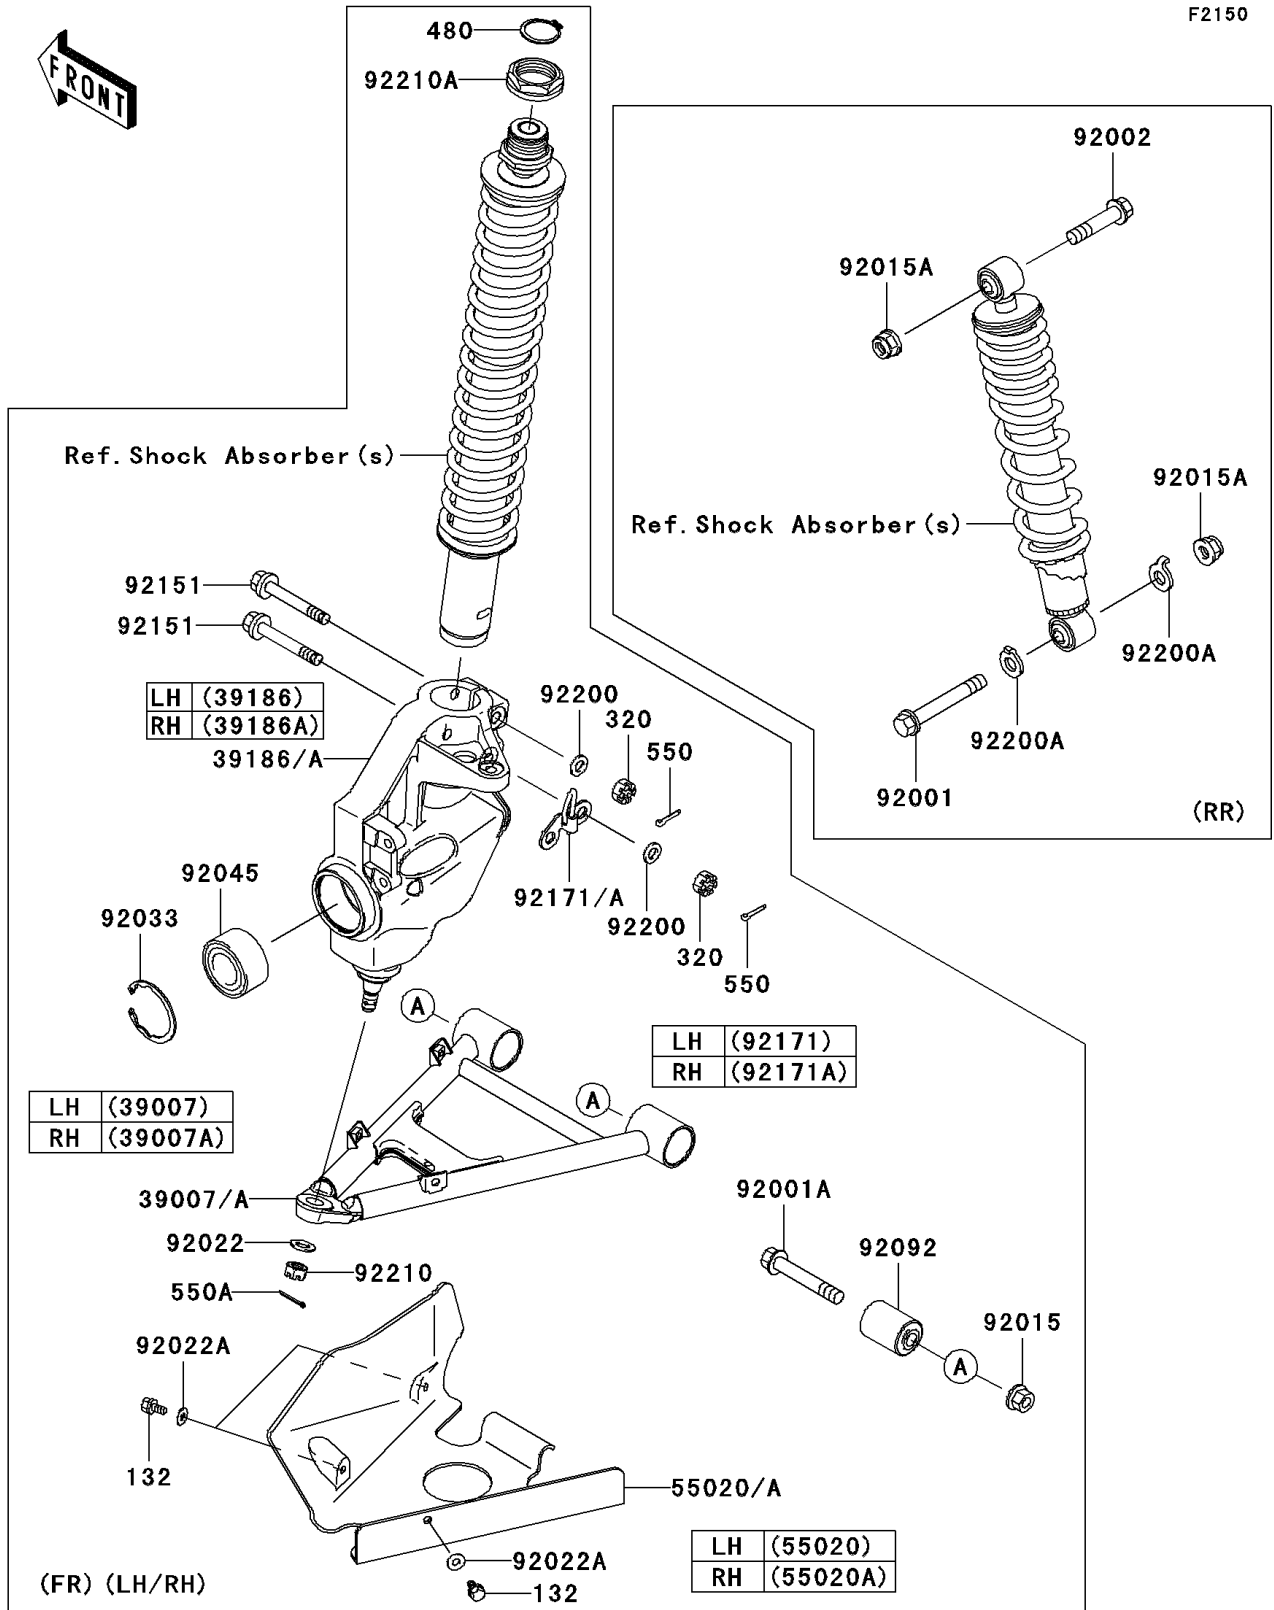

2006 Prairie 360 4X4 Hardwoods Green HD

PARTS DIAGRAM

Suspension

2006 Prairie 360 4X4 Hardwoods Green HD

PARTS LIST

Suspension

ITEM NAME	PART NUMBER	QUANTITY
-----------	-------------	----------
