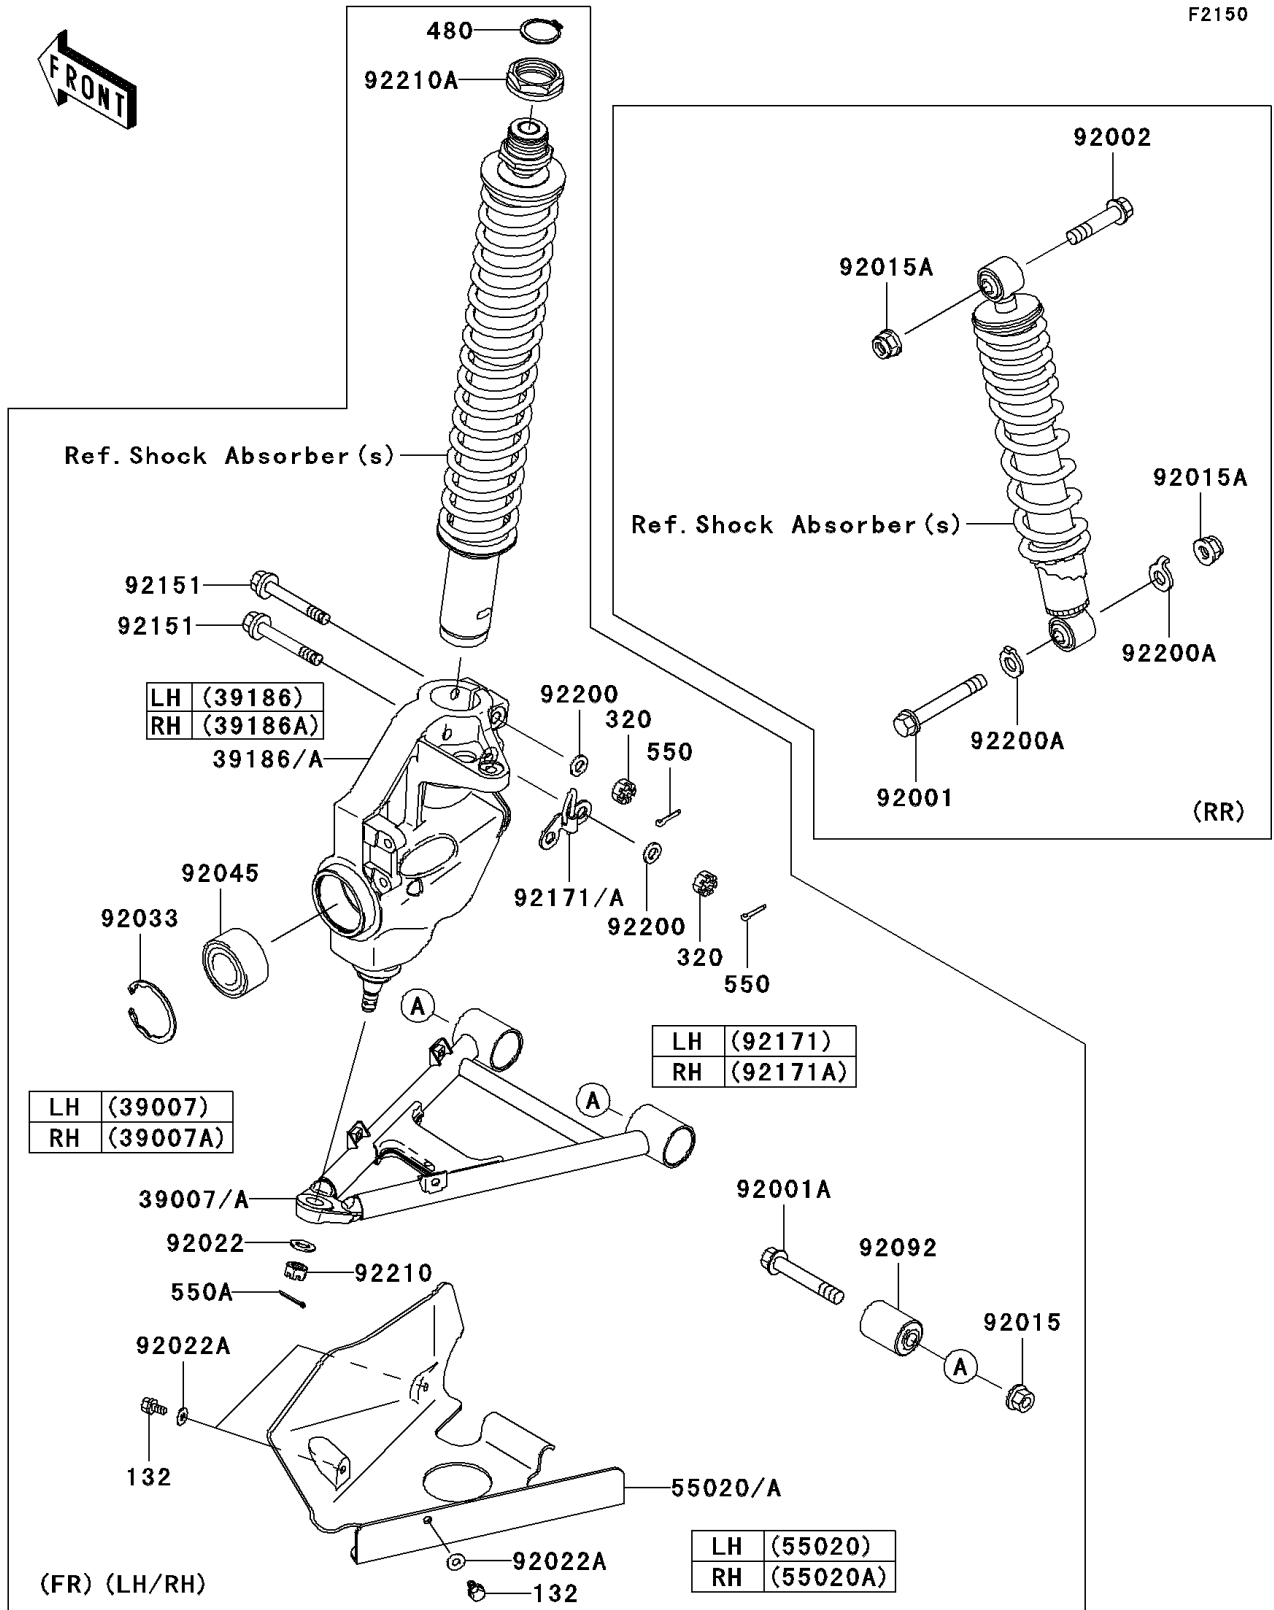

2009 Prairie 360 4X4 Hardwoods Green HD

PARTS DIAGRAM

Suspension

2009 Prairie 360 4X4 Hardwoods Green HD

Kawasaki
Let the Good Times Roll®

PARTS LIST

Suspension

ITEM NAME	PART NUMBER	QUANTITY
BOLT-FLANGED-SMALL,6X12 (Ref # 132)	132BB0612	6
NUT-CASTLE (Ref # 320)	320BA1000	4
CIRCLIP-TYPE-C,32MM (Ref # 480)	480J3200	2
PIN-COTTER,2.0X15 (Ref # 550)	550AA2015	4
PIN-COTTER,3.0X25 (Ref # 550A)	550AA3025	2
ARM-SUSP,LH (Ref # 39007)	39007-0053	1
ARM-SUSP,RH (Ref # 39007A)	39007-0054	1
KNUCKLE ASSY,FR,LH (Ref # 39186)	39186-0043	1
KNUCKLE ASSY,FR,RH (Ref # 39186A)	39186-0044	1
GUARD,FRONT AXLE,LH (Ref # 55020)	55020-1768	1
GUARD,FRONT AXLE,RH (Ref # 55020A)	55020-1769	1
BOLT,FLANGED,12X88 (Ref # 92001)	92001-1693	1
BOLT,FLANGED,12X75 (Ref # 92001A)	92001-1986	4
BOLT,FLANGED,12X55 (Ref # 92002)	92002-1840	1
NUT,12MM (Ref # 92015)	92015-1426	4
NUT,FLANGED,LOCK,12MM (Ref # 92015A)	92015-1617	2
WASHER,12.3X22X1.6 (Ref # 92022)	92022-1065	2
WASHER,7X16X1.2 (Ref # 92022A)	92022-1344	6
RING-SNAP,55MM (Ref # 92033)	92033-1274	2
BEARING-BALL,30BWD08ACA13 (Ref # 92045)	92045-0095	2
BUSHING-RUBBER (Ref # 92092)	92092-7501	4
BOLT,FLANGED,10X70 (Ref # 92151)	92151-1879	4
CLAMP,LH (Ref # 92171)	92171-1499	1
CLAMP,RH (Ref # 92171A)	92171-1500	1
WASHER,10.5X19X2.3 (Ref # 92200)	92200-1042	4
WASHER,CLAW,12.7X25.4X3.4 (Ref # 92200A)	92200-7501	2
NUT,CASTLE,12MM (Ref # 92210)	92210-0395	2
NUT,35MM (Ref # 92210A)	92210-1066	2