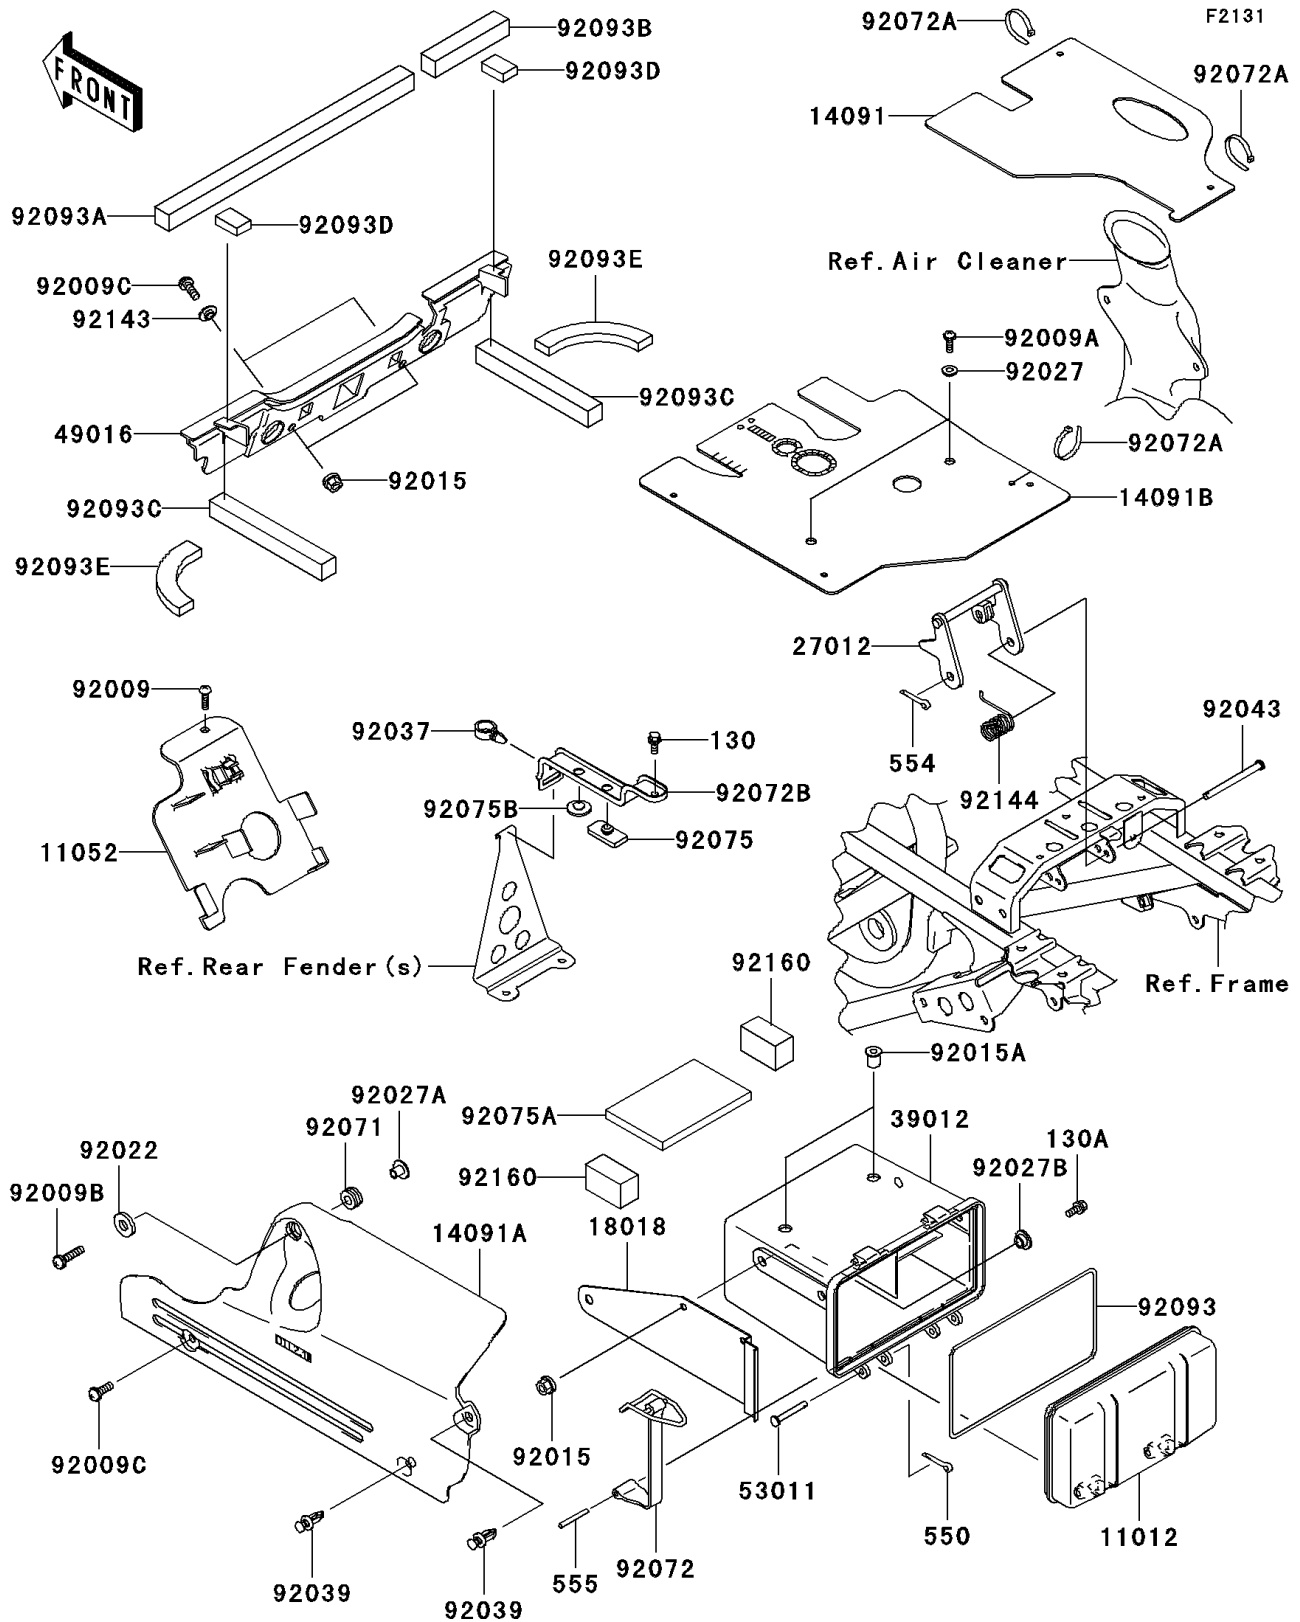

2010 Prairie 360 4X4 Realtree APG HD

PARTS DIAGRAM

Frame Fittings

2010 Prairie 360 4X4 Realtree APG HD

PARTS LIST

Frame Fittings

ITEM NAME	PART NUMBER	QUANTITY
-----------	-------------	----------
