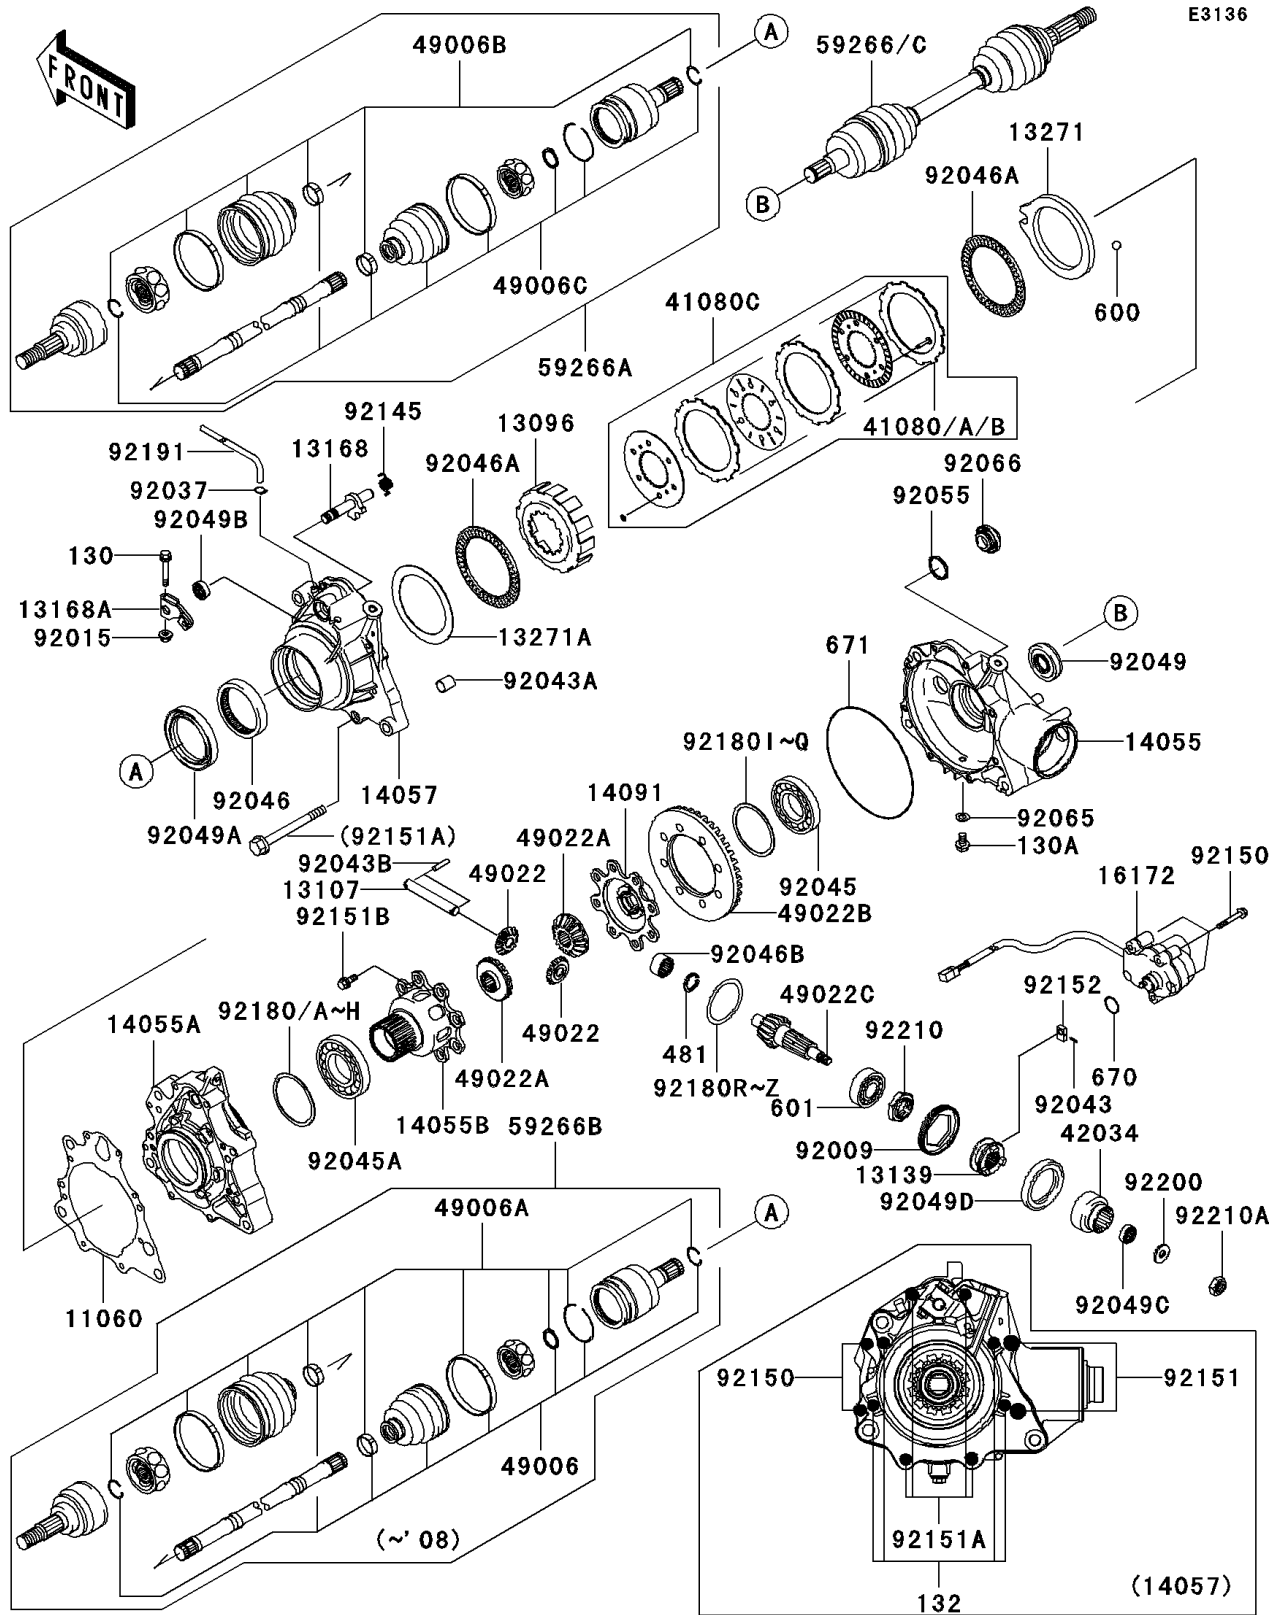

2006 Prairie 360 4X4 Hardwoods Green HD

PARTS DIAGRAM

Drive Shaft-Front

2006 Prairie 360 4X4 Hardwoods Green HD

PARTS LIST

Drive Shaft-Front

ITEM NAME	PART NUMBER	QUANTITY
-----------	-------------	----------
