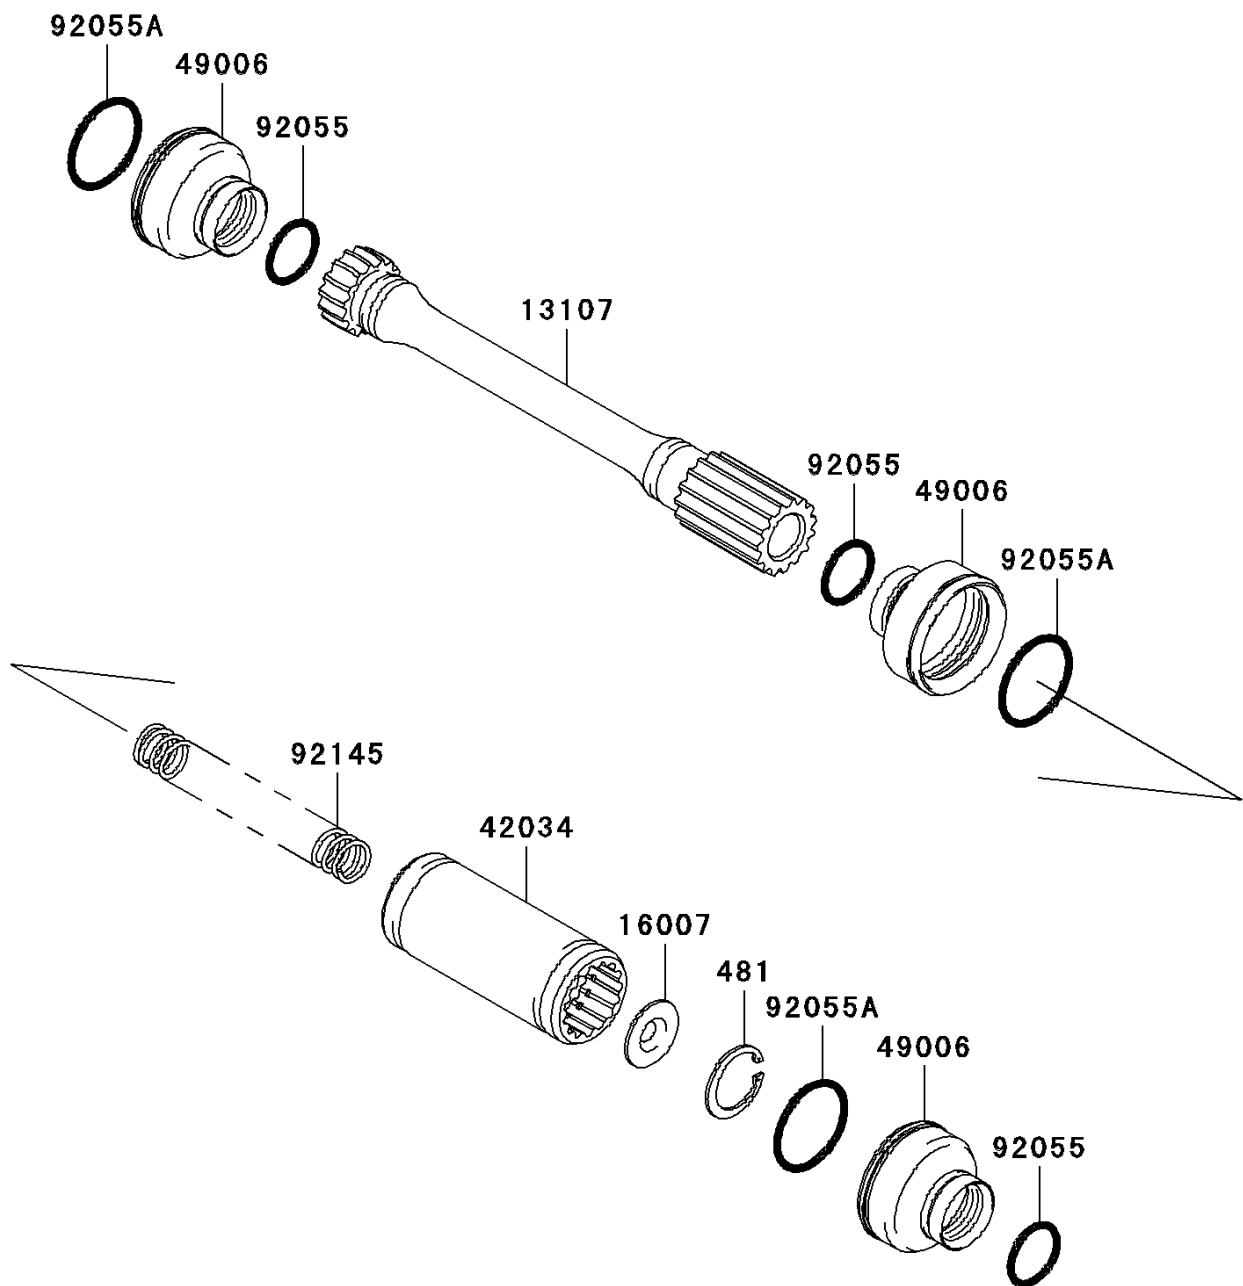

2006 Prairie 360 4X4 Hardwoods Green HD

PARTS DIAGRAM Drive Shaft-Propeller

E3135

2006 Prairie 360 4X4 Hardwoods Green HD

PARTS LIST

Drive Shaft-Propeller

ITEM NAME	PART NUMBER	QUANTITY
-----------	-------------	----------
