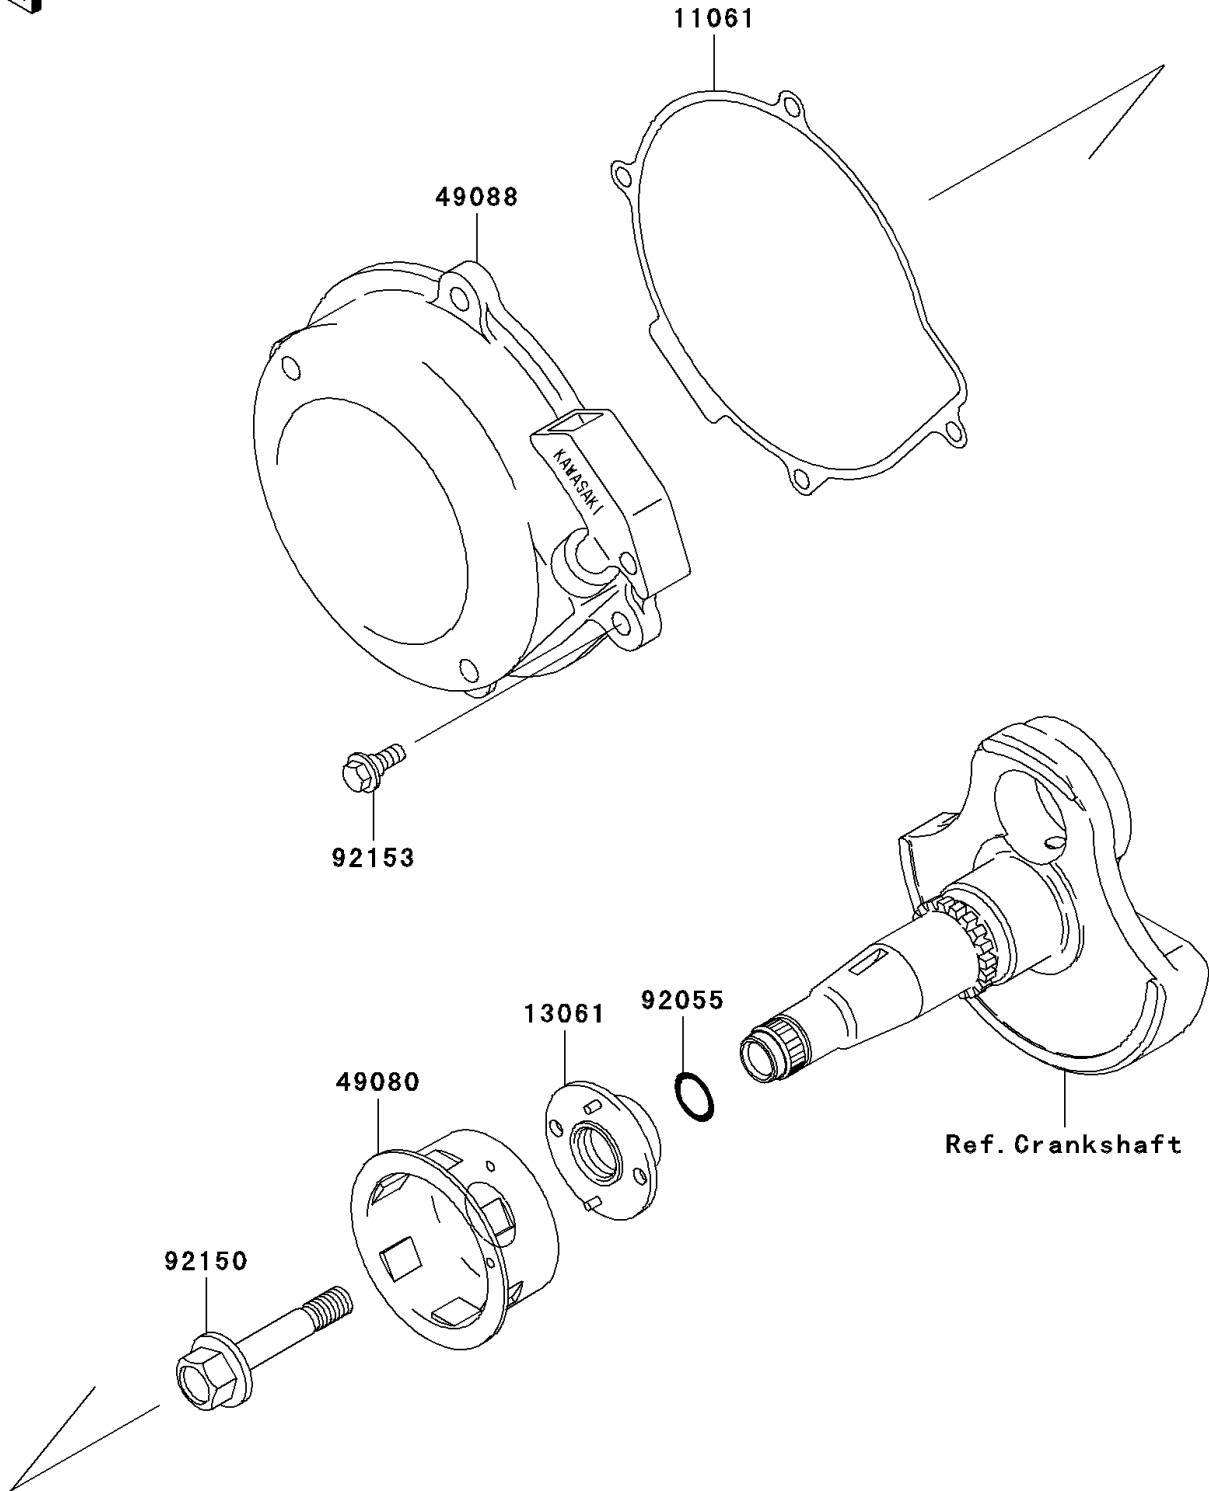

2006 Prairie 360 4X4 Hardwoods Green HD

Kawasaki
Let the Good Times Roll®

PARTS DIAGRAM

Recoil Starter(-VF360AE607660)

E3040

2006 Prairie 360 4X4 Hardwoods Green HD

PARTS LIST

Recoil Starter(-VF360AE607660)

ITEM NAME

PART NUMBER

QUANTITY
