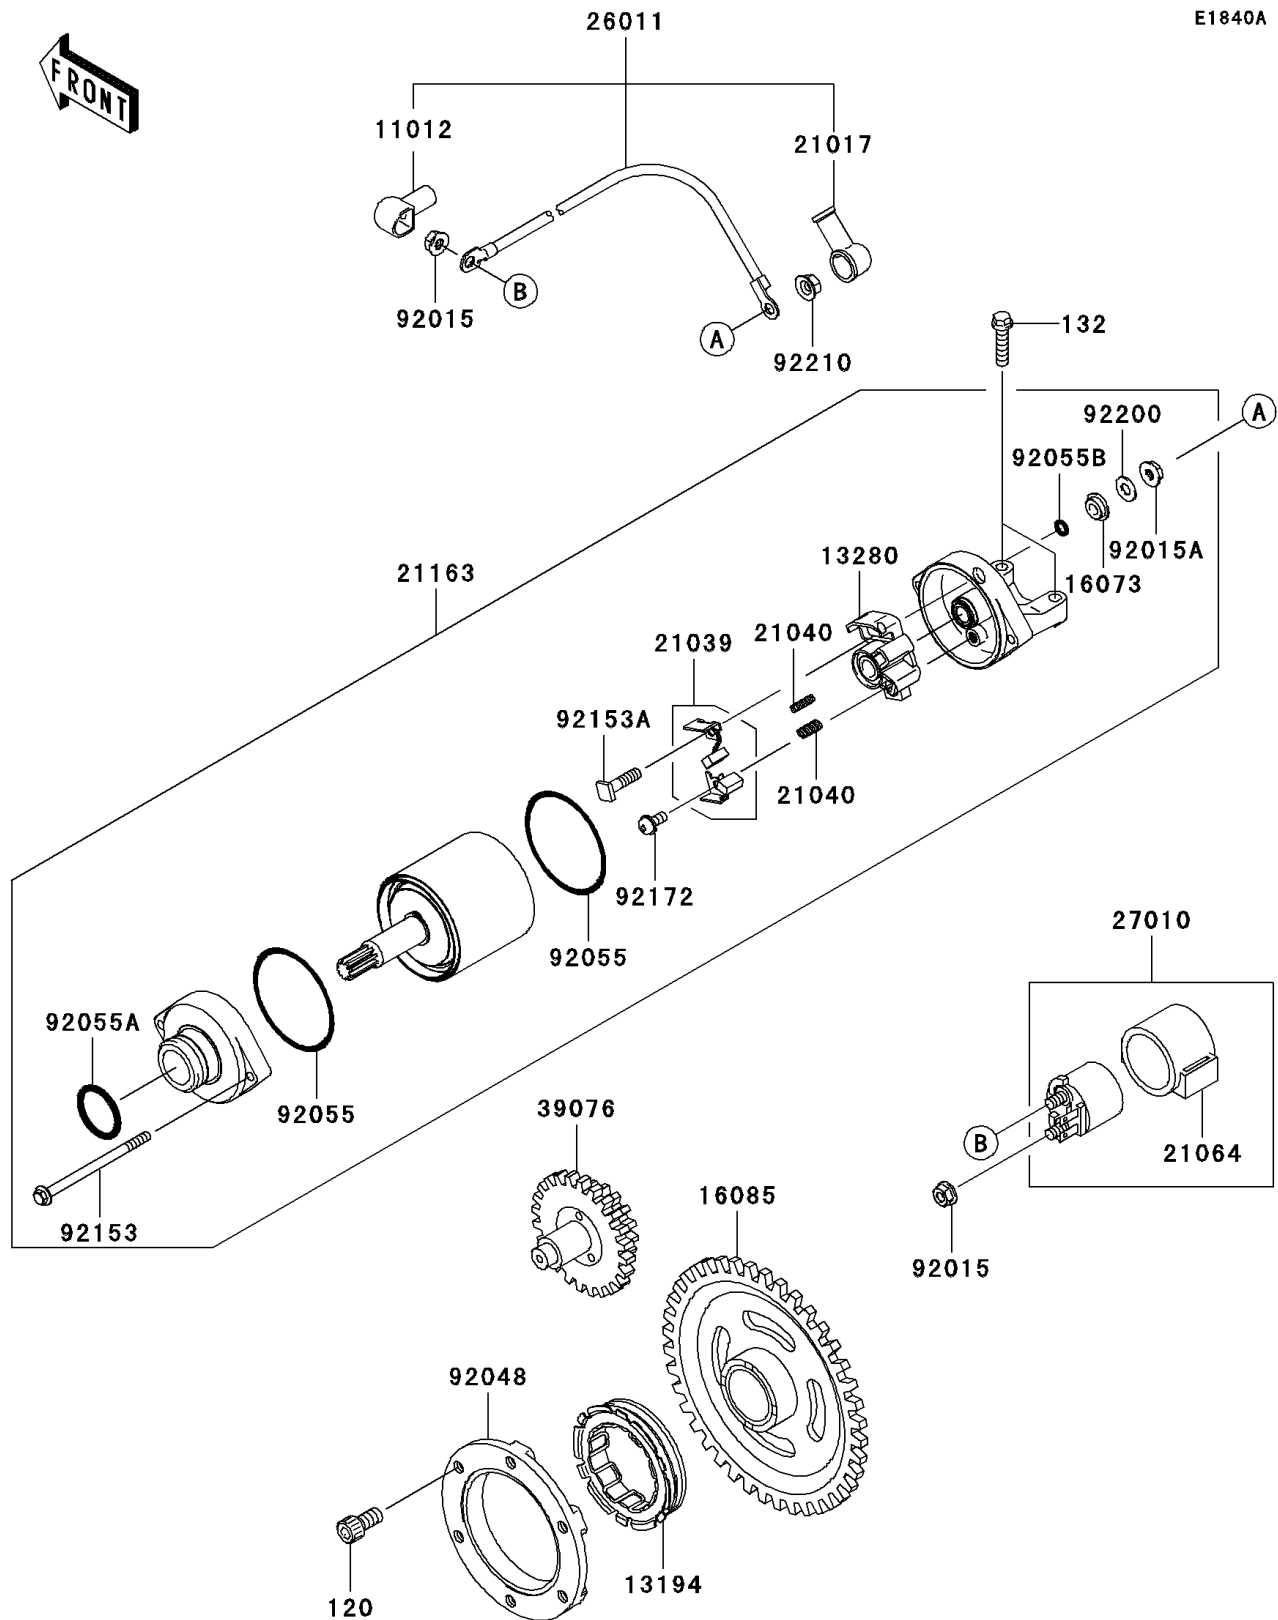

2009 Prairie 360 4X4 Hardwoods Green HD

PARTS DIAGRAM

Starter Motor(C9F/CAF)

2009 Prairie 360 4X4 Hardwoods Green HD

Kawasaki
Let the Good Times Roll®

PARTS LIST

Starter Motor(C9F/CAF)

ITEM NAME	PART NUMBER	QUANTITY
BOLT-SOCKET,8X16 (Ref # 120)	120CA0816	6
BOLT-FLANGED-SMALL,6X25 (Ref # 132)	132BD0625	2
CAP,TERMINAL (Ref # 11012)	11012-1354	1
CLUTCH-ONEWAY (Ref # 13194)	13194-1094	1
HOLDER (Ref # 13280)	13280-0261	1
INSULATOR (Ref # 16073)	16073-0053	1
GEAR,STARTER (Ref # 16085)	16085-1346	1
GROMMET,STARTER TERMINAL (Ref # 21017)	21017-017	1
BRUSH,CARBON SET (Ref # 21039)	21039-0005	1
SPRING-BRUSH (Ref # 21040)	21040-0003	2
DAMPER,MAGNETIC SWITCH (Ref # 21064)	21064-002	1
STARTER-ELECTRIC (Ref # 21163)	21163-0047	1
WIRE-LEAD,STARTER CABLE (Ref # 26011)	26011-0111	1
SWITCH,MAGNETIC (Ref # 27010)	27010-1098	1
LIMITER,STARTER (Ref # 39076)	39076-1066	1
NUT,FLANGED,6MM (Ref # 92015)	92015-1367	2
NUT,STARTER MOTOR (Ref # 92015A)	92015-1476	1
RACE,ONE WAY CLUTCH (Ref # 92048)	92048-0002	1
RING-O (Ref # 92055)	92055-0136	2
RING-O (Ref # 92055A)	92055-1276	1
RING-O,4.5X2.0 (Ref # 92055B)	92055-1370	1
BOLT,SET (Ref # 92153)	92153-1851	2
BOLT (Ref # 92153A)	92153-1866	1
SCREW (Ref # 92172)	92172-0334	1
WASHER (Ref # 92200)	92200-0386	1
NUT,6MM (Ref # 92210)	92210-0188	1