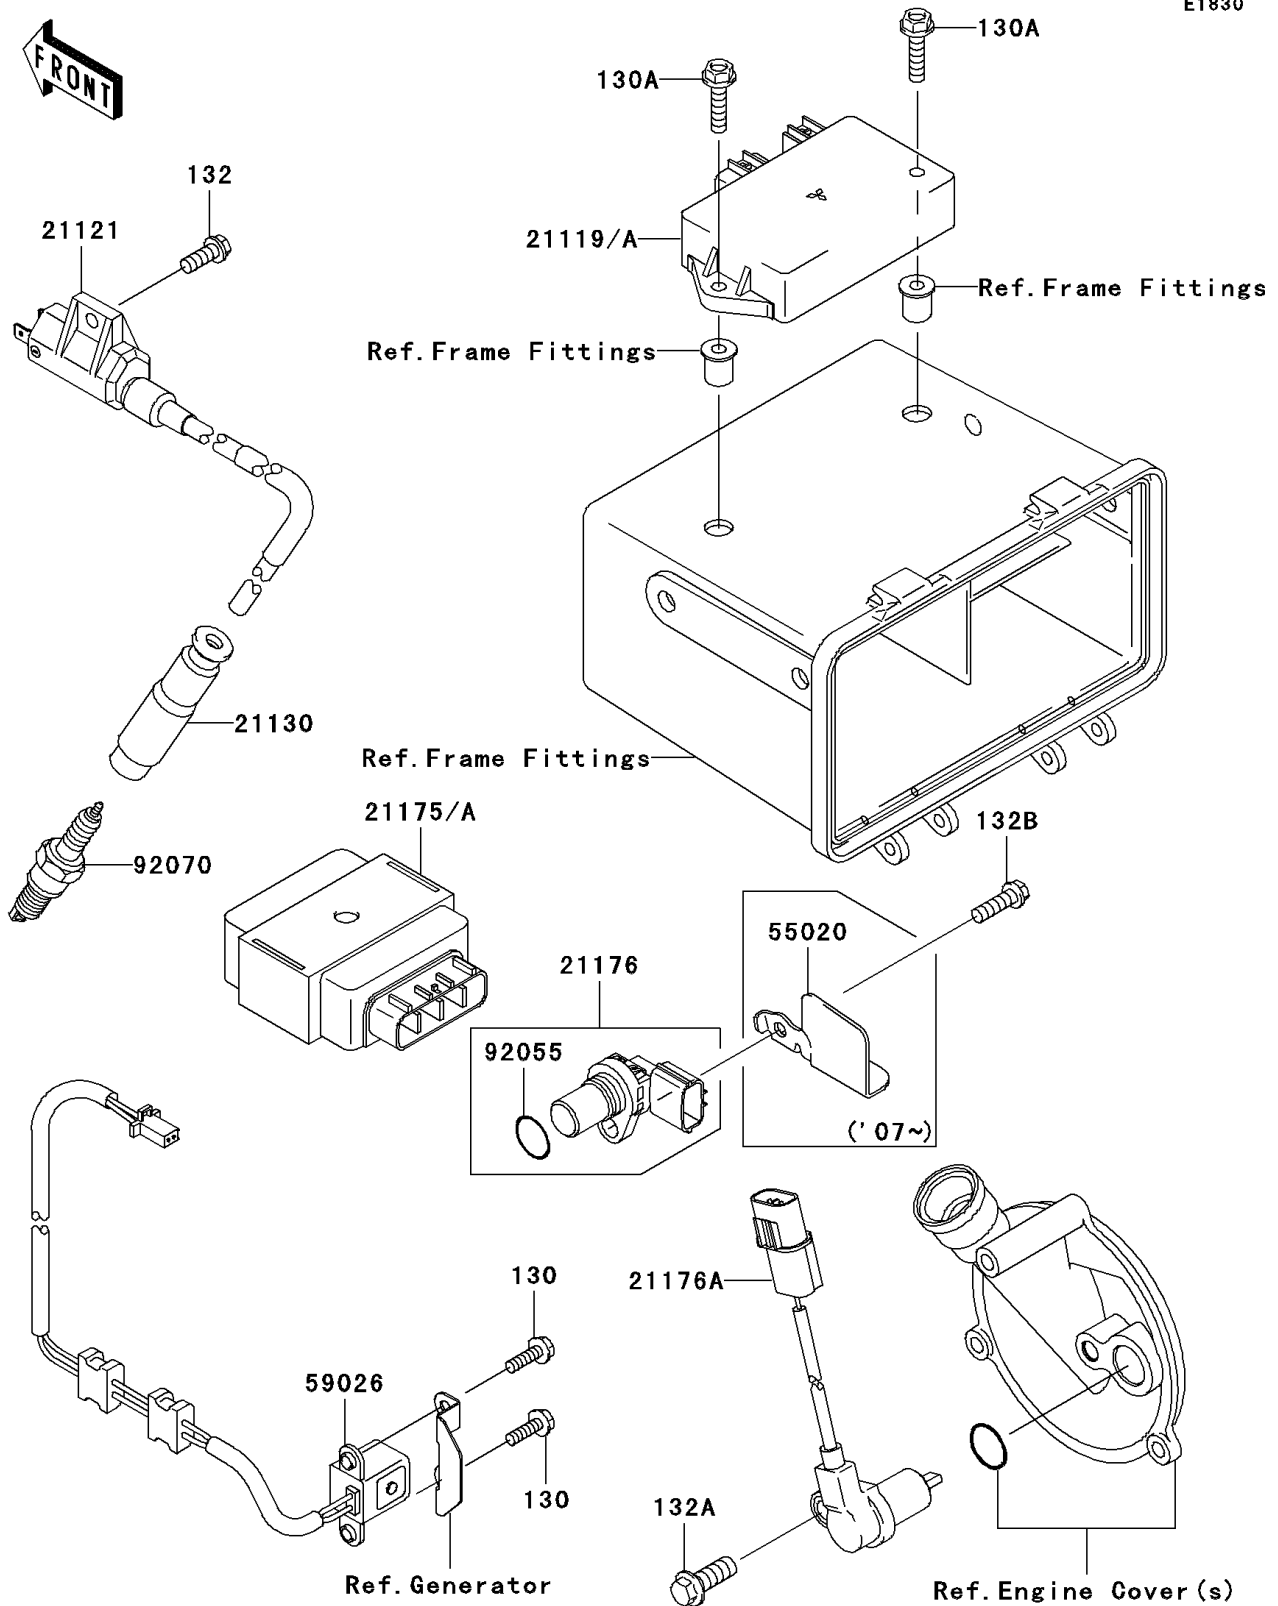

2010 Prairie 360 4X4 Realtree APG HD

PARTS DIAGRAM

Ignition System

E1830

2010 Prairie 360 4X4 Realtree APG HD

PARTS LIST

Ignition System

ITEM NAME	PART NUMBER	QUANTITY
-----------	-------------	----------
